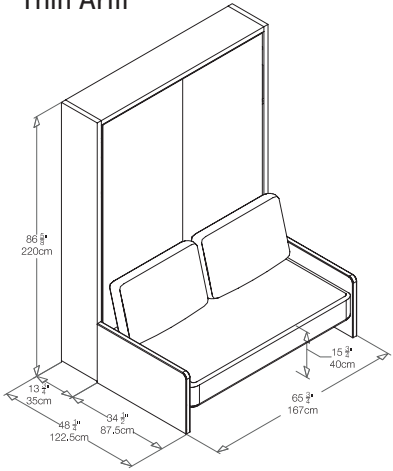

Penelope 2 Sofa

Queen Vertical Sofa Wall Bed

ResourceFurniture.ca

Resource

Penelope 2 Sofa

Toronto
Vancouver
San Francisco
Seattle
Calgary
Los Angeles
New York City

SPECS

Thin Arm

Wide Arm

ALSO AVAILABLE

FINISHES / OPTIONS

Penelope 2

Penelope 2 Board

Penelope 2 Dining

Components available in a wide variety of VOC-free matte lacquers and melamine finishes. Three exclusive mattress options. Mattress dimensions are 59" x 78 3/4" x 7" | 150 x 200 x 18 cm. Interior LED lighting available. Headboard upholstered in fabric or leather.