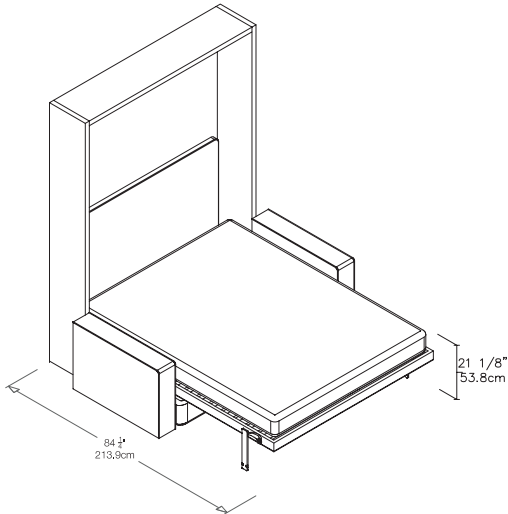

Penelope 2 Sofa

Queen Vertical Sofa Wall Bed

ResourceFurniture.ca

Resource

Penelope 2 Sofa

Toronto
Vancouver
San Francisco
Seattle
Calgary
Los Angeles
New York City

SPECS

Thin Arm

Wide Arm

ALSO AVAILABLE

FINISHES / OPTIONS

Penelope 2

Penelope 2 Board

Penelope 2 Dining

Components available in a wide variety of VOC-free matte lacquers and melamine finishes. Three exclusive mattress options. Mattress dimensions are 59" x 78 3/4" x 7" | 150 x 200 x 18 cm. Interior LED lighting available. Headboard upholstered in fabric or leather.