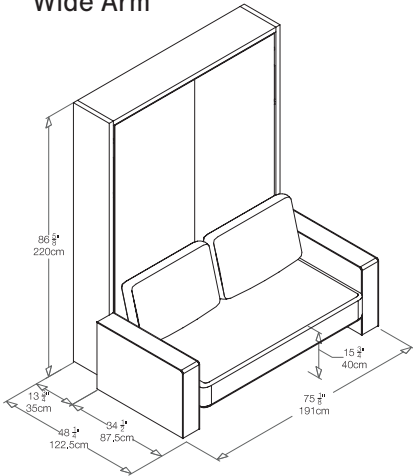

Penelope 2 Sofa

Queen Vertical Sofa Wall Bed

ResourceFurniture.ca

Resource

Penelope 2 Sofa

Toronto
Vancouver
San Francisco
Seattle
Calgary
Los Angeles
New York City

SPECS

Thin Arm

Wide Arm

ALSO AVAILABLE

FINISHES / OPTIONS

Penelope 2

Penelope 2 Board

Penelope 2 Dining

Components available in a wide variety of VOC-free matte lacquers and melamine finishes. Three exclusive mattress options. Mattress dimensions are 59" x 78 3/4" x 7" | 150 x 200 x 18 cm. Interior LED lighting available. Headboard upholstered in fabric or leather.