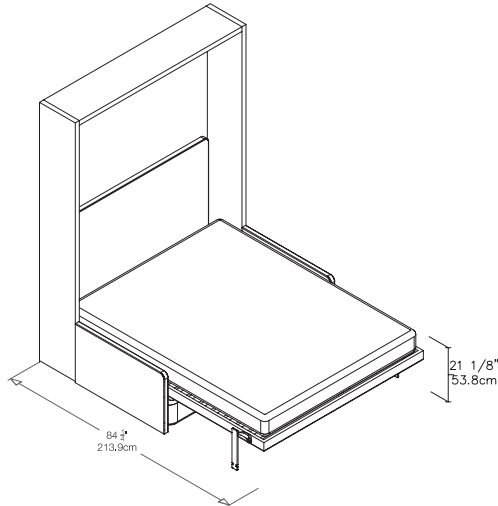

Penelope 2 Sofa

Queen Vertical Sofa Wall Bed

ResourceFurniture.ca

Resource

Penelope 2 Sofa

Toronto
Vancouver
San Francisco
Seattle
Calgary
Los Angeles
New York City

SPECS

Thin Arm

Wide Arm

ALSO AVAILABLE

FINISHES / OPTIONS

Penelope 2

Penelope 2 Board

Penelope 2 Dining

Components available in a wide variety of VOC-free matte lacquers and melamine finishes. Three exclusive mattress options. Mattress dimensions are 59" x 78 3/4" x 7" | 150 x 200 x 18 cm. Interior LED lighting available. Headboard upholstered in fabric or leather.