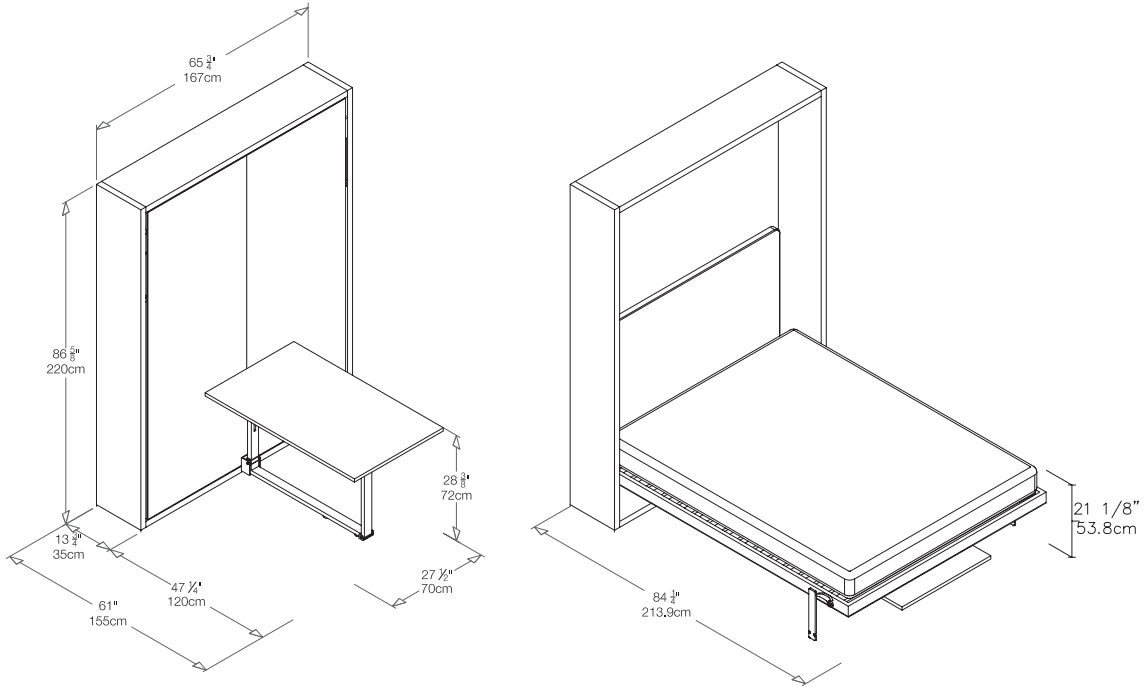

Penelope 2 Dining

Queen Vertical Wall Bed with Foldaway Table

resource

Penelope 2 Dining

SPECS

ALSO AVAILABLE

FINISHES / OPTIONS

Penelope 2

Penelope 2 Board

Penelope 2 Sofa

Components available in a wide variety of VOC-free matte lacquers and melamine finishes. Three exclusive mattress options. Mattress dimensions are 59" x 78 3/4" x 7" | 150 x 200 x 18 cm. Interior LED lighting available. Headboard upholstered in fabric or leather.