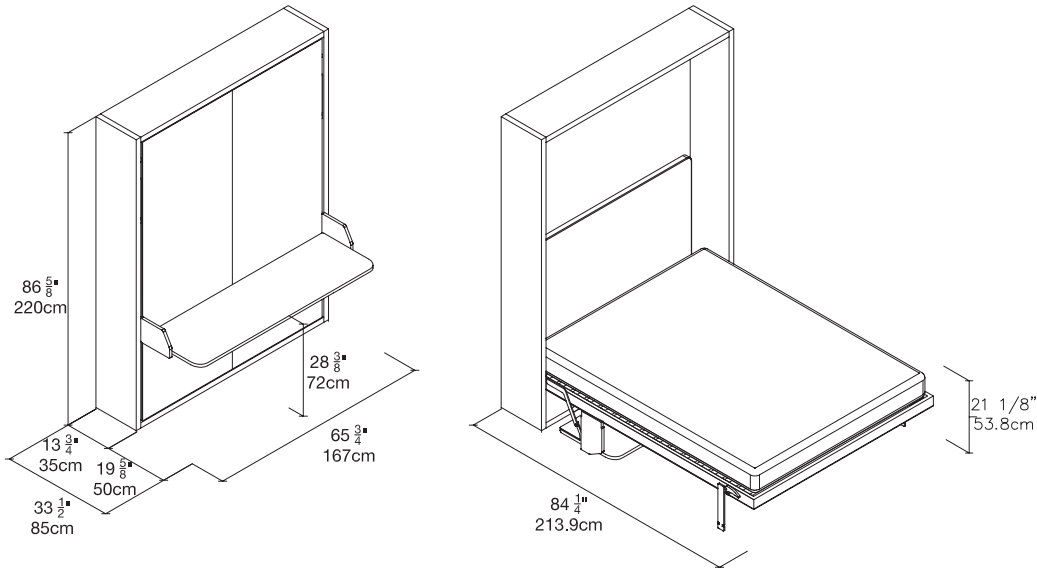

Penelope 2 Board

Queen Vertical Wall Bed with Desk

Penelope 2 Board

SPECS

ALSO AVAILABLE

Penelope 2

Penelope 2 Dining

Penelope 2 Sofa

FINISHES / OPTIONS

Available in motorized version. Components available in a wide variety of VOC-free matte lacquers and melamine finishes. Three exclusive mattress options. Mattress dimensions are 59" x 78 3/4" x 7" | 150 x 200 x 18 cm. Interior LED lighting available. Headboard upholstered in fabric or leather.