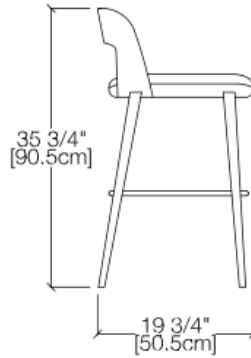

Path Collection

Dining Chair and Barstool

Path Collection

SPECS

1560

1566

1561

1567