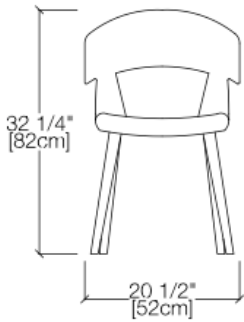

Path Collection

Dining Chair and Barstool

Path Collection

SPECS

1560

1566

1561

1567