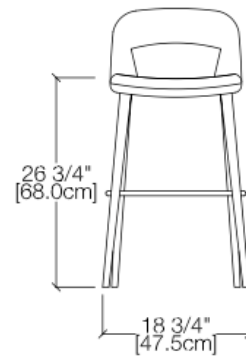

Path Collection

Dining Chair and Barstool

Path Collection

SPECS

1560

1566

1561

1567