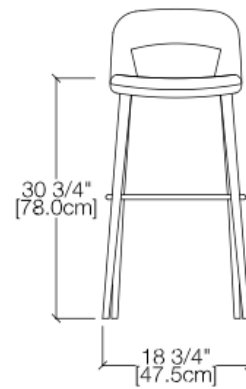

Path Collection

Dining Chair and Barstool

Path Collection

SPECS

1560

1566

1561

1567