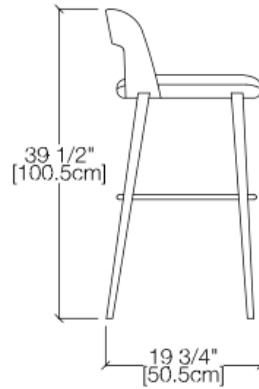

Path Collection

Dining Chair and Barstool

Path Collection

SPECS

1560

1566

1561

1567