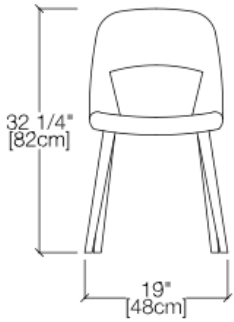

Path Collection

Dining Chair and Barstool

Path Collection

SPECS

1560

1566

1561

1567