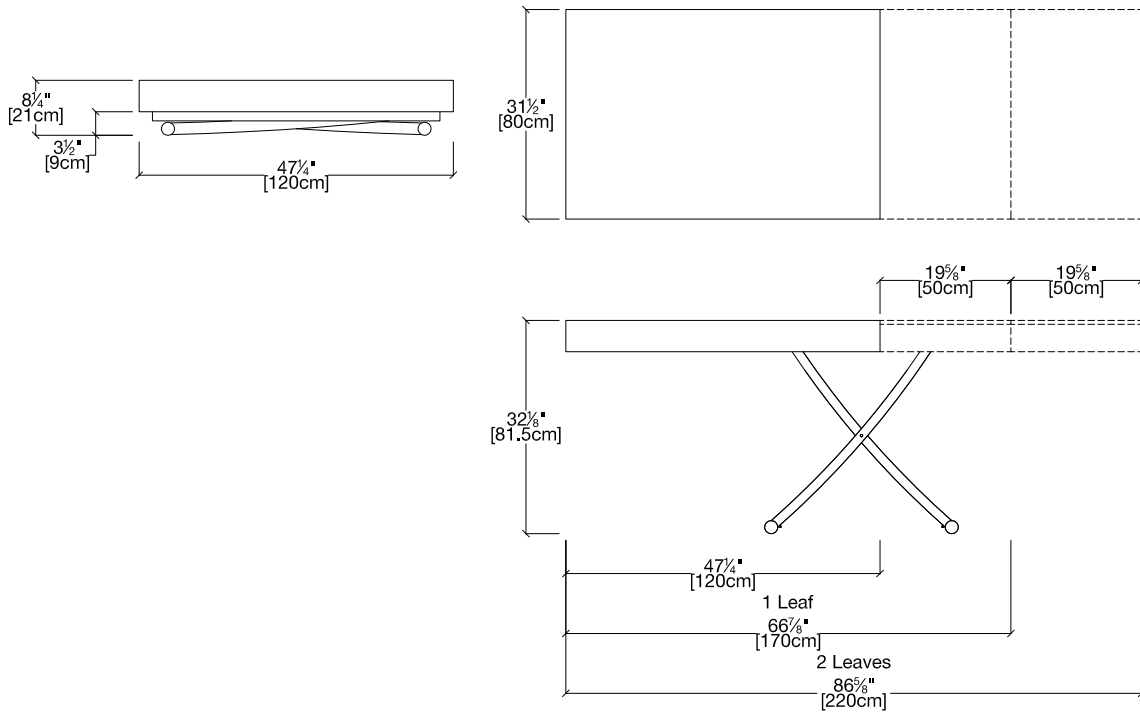

Passo

Transforming Coffee-to-Dining Table

Resource

Passo

SPECS

TOP FINISHES

Top available in a variety of melamine, mortar look, solid wood, open-pore and closed-pore lacquers, and stained wood veneer finishes.

BASE FINISHES