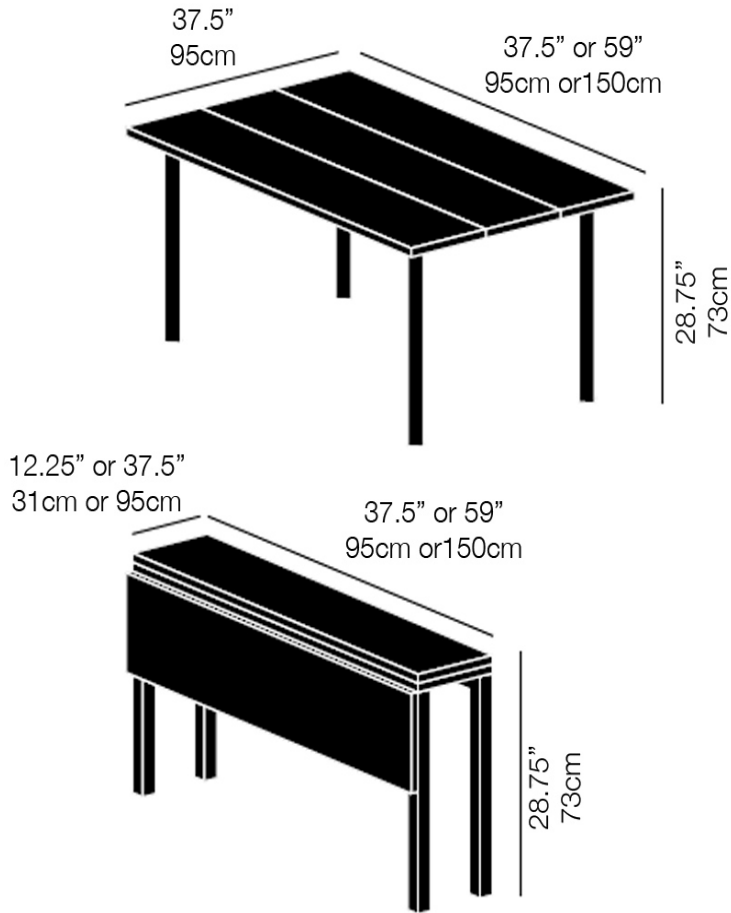

Papillon

Console Table

Papillon

SPECS

FINISHES

Structure & Top Finishings

S16 Natural Oak

S17 Black-stained Oak