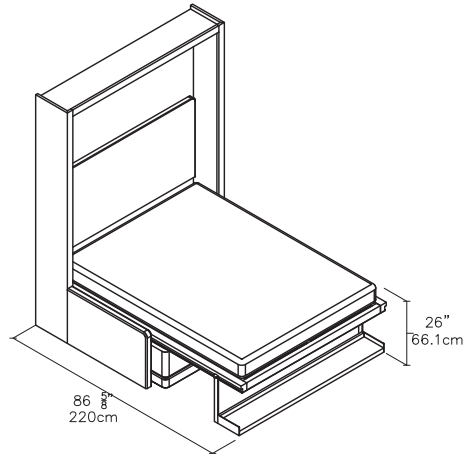

Oslo Sofa

Queen Vertical Sofa Wall Bed

resource

Oslo Sofa

SPECS

Oslo 173

Oslo 197 | 215

Rug Placement

ALSO AVAILABLE

Oslo Sectional

ADD ONS

Oslo Ottoman

Components available in a wide variety of VOC-free matte lacquers and melamine finishes. Three exclusive mattress options. Mattress dimensions are 60 5/8" x 79 1/2" x 7" | 154 x 202 x 18 cm. Interior LED lighting available. Headboard upholstered in fabric or leather.