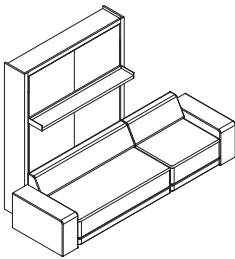

Oslo Sofa

Queen Vertical Sofa Wall Bed

resource

Oslo Sofa

SPECS

Oslo 173

Oslo 197 | 215

Rug Placement

ALSO AVAILABLE

Oslo Sectional

ADD ONS

Oslo Ottoman

Components available in a wide variety of VOC-free matte lacquers and melamine finishes. Three exclusive mattress options. Mattress dimensions are 60 5/8" x 79 1/2" x 7" | 154 x 202 x 18 cm. Interior LED lighting available. Headboard upholstered in fabric or leather.