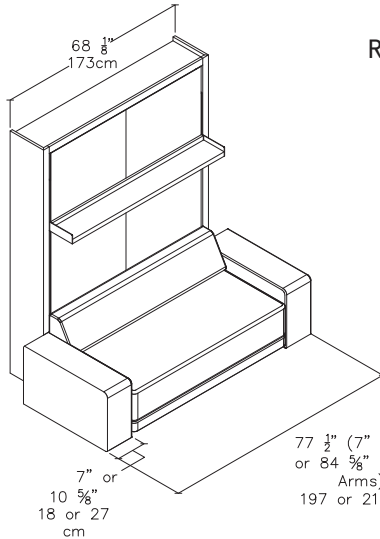

Oslo Sofa

Queen Vertical Sofa Wall Bed

resource

Oslo Sofa

SPECS

Oslo 173

Oslo 197 | 215

Rug Placement

ALSO AVAILABLE

Oslo Sectional

ADD ONS

Oslo Ottoman

Components available in a wide variety of VOC-free matte lacquers and melamine finishes. Three exclusive mattress options. Mattress dimensions are 60 5/8" x 79 1/2" x 7" | 154 x 202 x 18 cm. Interior LED lighting available. Headboard upholstered in fabric or leather.