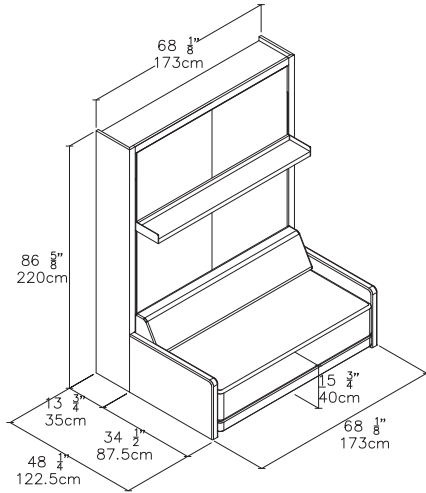

Oslo Sofa

Queen Vertical Sofa Wall Bed

resource

Oslo Sofa

SPECS

Oslo 173

Oslo 197 | 215

Rug Placement

ALSO AVAILABLE

Oslo Sectional

ADD ONS

Oslo Ottoman

Components available in a wide variety of VOC-free matte lacquers and melamine finishes. Three exclusive mattress options. Mattress dimensions are 60 5/8" x 79 1/2" x 7" | 154 x 202 x 18 cm. Interior LED lighting available. Headboard upholstered in fabric or leather.