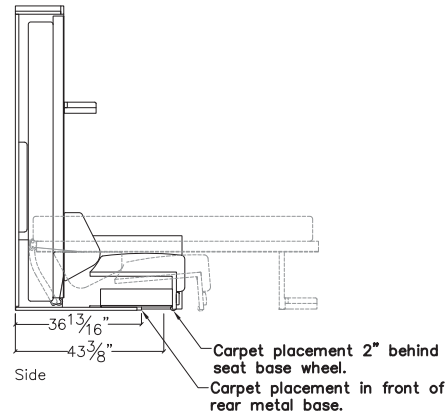

Oslo Sofa

Queen Vertical Sofa Wall Bed

resource

Oslo Sofa

SPECS

Oslo 173

Oslo 197 | 215

Rug Placement

ALSO AVAILABLE

Oslo Sectional

ADD ONS

Oslo Ottoman

Components available in a wide variety of VOC-free matte lacquers and melamine finishes. Three exclusive mattress options. Mattress dimensions are 60 5/8" x 79 1/2" x 7" | 154 x 202 x 18 cm. Interior LED lighting available. Headboard upholstered in fabric or leather.