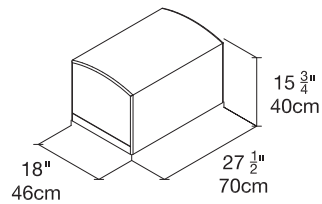

Oslo Sofa

Queen Vertical Sofa Wall Bed

resource

Oslo Sofa

SPECS

Oslo 173

Oslo 197 | 215

Rug Placement

ALSO AVAILABLE

Oslo Sectional

ADD ONS

Oslo Ottoman

Components available in a wide variety of VOC-free matte lacquers and melamine finishes. Three exclusive mattress options. Mattress dimensions are 60 5/8" x 79 1/2" x 7" | 154 x 202 x 18 cm. Interior LED lighting available. Headboard upholstered in fabric or leather.