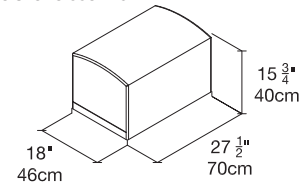

Oslo Sectional

Queen Vertical Sofa Wall Bed

Oslo Sectional

SPECS

Oslo 283

Oslo 301

Rug Placement

ALSO AVAILABLE

Oslo Sofa available in 3 options:
Oslo 173, Oslo 197, Oslo 215

ADD ONS

Oslo Ottoman

FINISHES / OPTIONS

Components available in a wide variety of VOC-free matte lacquers and melamine finishes. Three exclusive mattress options. Mattress dimensions are 60 5/8" x 79 1/2" x 7" | 154 x 202 x 18 cm. Interior LED lighting available. Headboard upholstered in fabric or leather.