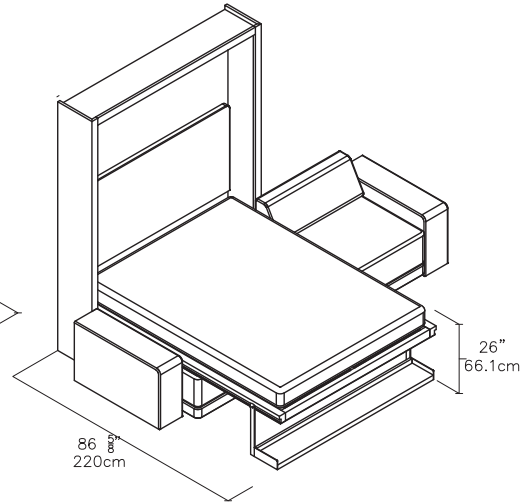

Oslo Sectional

Queen Vertical Sofa Wall Bed

Oslo Sectional

SPECS

Oslo 283

Oslo 301

Rug Placement

ALSO AVAILABLE

Oslo Sofa available in 3 options:
Oslo 173, Oslo 197, Oslo 215

ADD ONS

Oslo Ottoman

FINISHES / OPTIONS

Components available in a wide variety of VOC-free matte lacquers and melamine finishes. Three exclusive mattress options. Mattress dimensions are 60 5/8" x 79 1/2" x 7" | 154 x 202 x 18 cm. Interior LED lighting available. Headboard upholstered in fabric or leather.