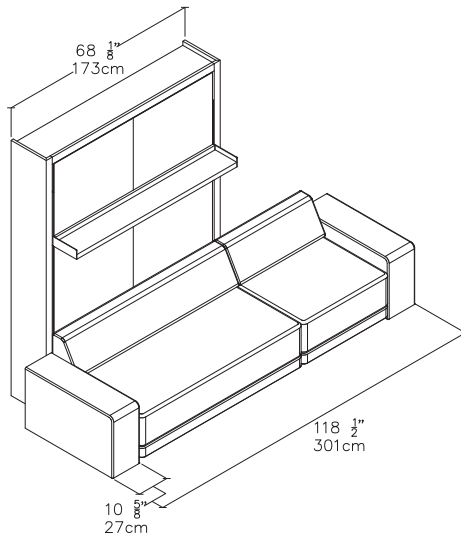

Oslo Sectional

Queen Vertical Sofa Wall Bed

Oslo Sectional

SPECS

Oslo 283

Oslo 301

Rug Placement

ALSO AVAILABLE

Oslo Sofa available in 3 options:
Oslo 173, Oslo 197, Oslo 215

ADD ONS

Oslo Ottoman

FINISHES / OPTIONS

Components available in a wide variety of VOC-free matte lacquers and melamine finishes. Three exclusive mattress options. Mattress dimensions are 60 5/8" x 79 1/2" x 7" | 154 x 202 x 18 cm. Interior LED lighting available. Headboard upholstered in fabric or leather.