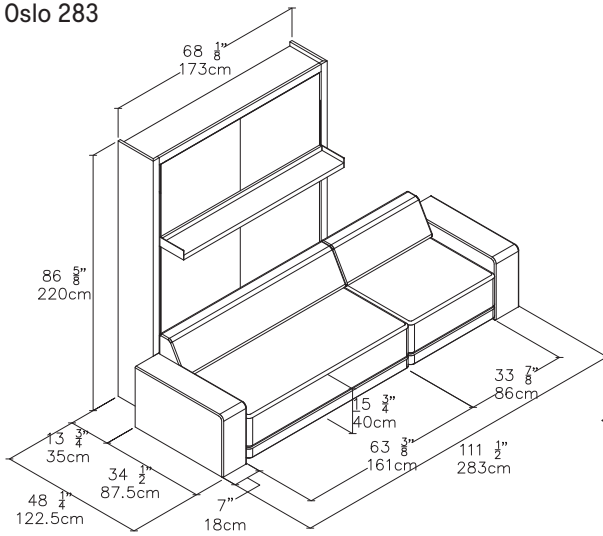

Oslo Sectional

Queen Vertical Sofa Wall Bed

Oslo Sectional

SPECS

Oslo 283

Oslo 301

Rug Placement

ALSO AVAILABLE

Oslo Sofa available in 3 options:
Oslo 173, Oslo 197, Oslo 215

ADD ONS

Oslo Ottoman

FINISHES / OPTIONS

Components available in a wide variety of VOC-free matte lacquers and melamine finishes. Three exclusive mattress options. Mattress dimensions are 60 5/8" x 79 1/2" x 7" | 154 x 202 x 18 cm. Interior LED lighting available. Headboard upholstered in fabric or leather.