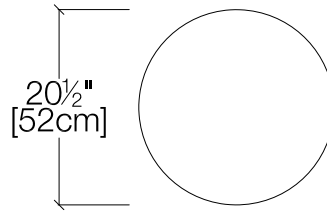

Nuvola Tables

Coffee, Side, and End Tables

Nuvola Tables

FINISHES

Tops:

L01
Lacquer

L05
Lacquer

L18
Lacquer