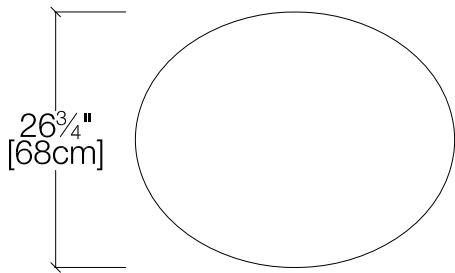

Nuvola Tables

Coffee, Side, and End Tables

Nuvola Tables

FINISHES

Tops:

L01
Lacquer

L05
Lacquer

L18
Lacquer