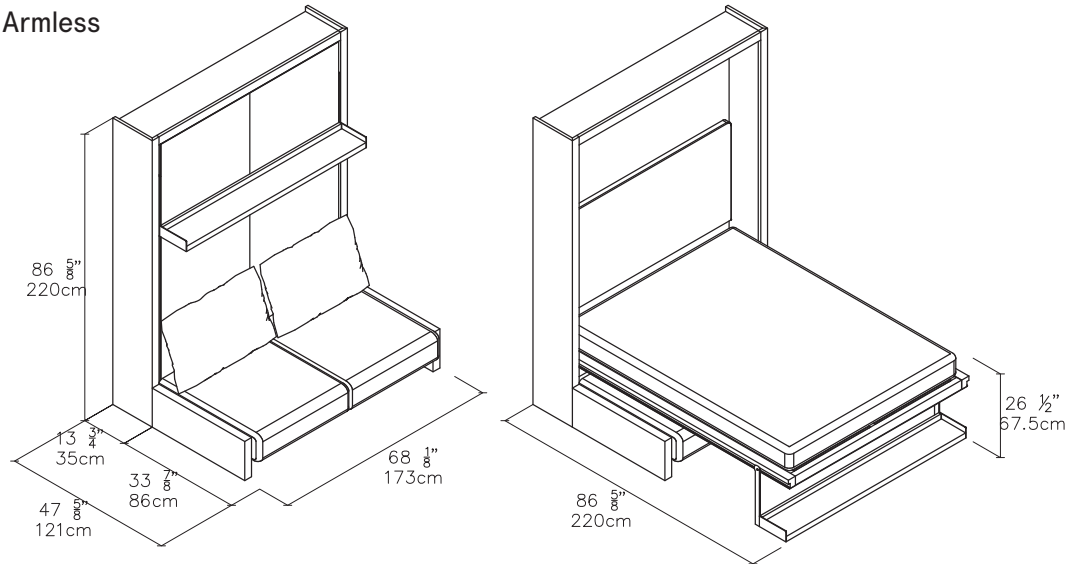

Nuovoliola

Queen Vertical Sofa Wall Bed

Nuovoliola

Toronto
Vancouver
San Francisco
Seattle
Calgary
Los Angeles
New York City

SPECS

Armless

With Arms

Rug Placement

FINISHES / OPTIONS

Components available in a wide variety of VOC-free matte lacquers and melamine finishes. Three exclusive mattress options. Mattress dimensions are 60 5/8" x 79 1/2" x 7" | 154 x 202 x 18 cm. Interior LED lighting available. Headboard upholstered in fabric or leather. Carpet or area rug can be placed in front of the wooden arm base.