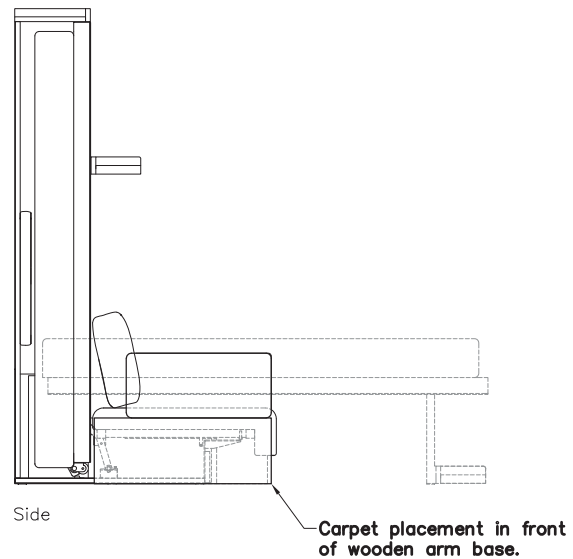

Nuovoliola

Queen Vertical Sofa Wall Bed

Nuovoliola

Toronto
Vancouver
San Francisco
Seattle
Calgary
Los Angeles
New York City

SPECS

Armless

With Arms

Rug Placement

FINISHES / OPTIONS

Components available in a wide variety of VOC-free matte lacquers and melamine finishes. Three exclusive mattress options. Mattress dimensions are 60 5/8" x 79 1/2" x 7" | 154 x 202 x 18 cm. Interior LED lighting available. Headboard upholstered in fabric or leather. Carpet or area rug can be placed in front of the wooden arm base.