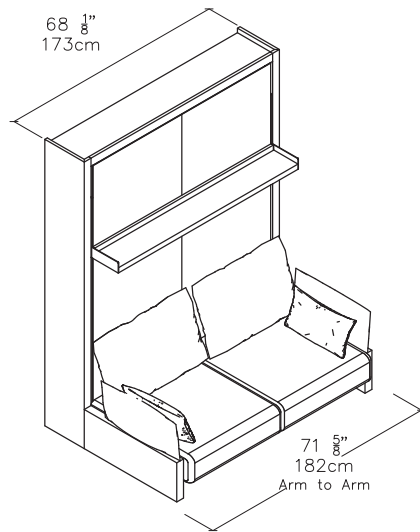

Nuovoliola

Queen Vertical Sofa Wall Bed

Nuovoliola

Toronto
Vancouver
San Francisco
Seattle
Calgary
Los Angeles
New York City

SPECS

Armless

With Arms

Rug Placement

FINISHES / OPTIONS

Components available in a wide variety of VOC-free matte lacquers and melamine finishes. Three exclusive mattress options. Mattress dimensions are 60 5/8" x 79 1/2" x 7" | 154 x 202 x 18 cm. Interior LED lighting available. Headboard upholstered in fabric or leather. Carpet or area rug can be placed in front of the wooden arm base.