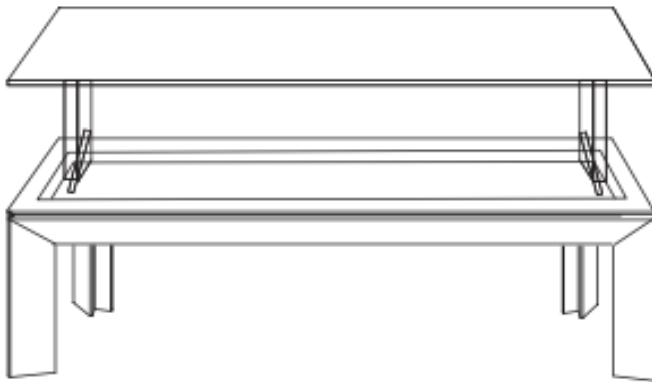

Los Angeles

New York City

SPECS

68 X 117 H.32

102 X 117 H.65

FINISHES

Top Finishings

PW61 White
Open Pore Oak