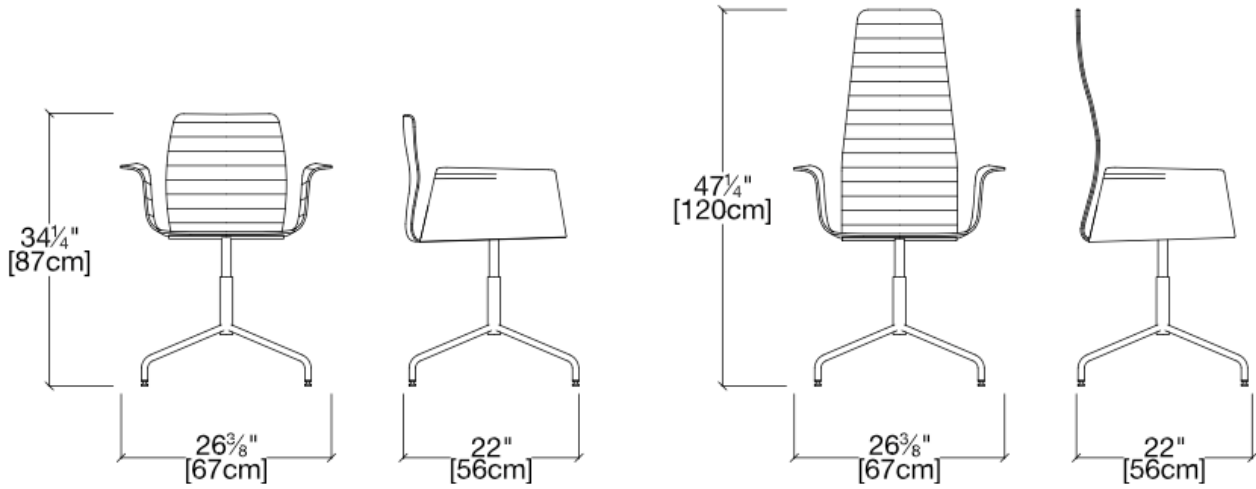

Meeting Collection

Task Chair and Lounge Chair

Meeting Collection

SPECS

FINISHES

Back available in matte lacquer, natural, or stained beechwood or oakwood.
Front and seat available in quilted upholstery in a variety of fabrics and leathers.
Base offered in a 5 star chromed metal with casters and gas pump.
Lounge pedestal base offered in lacquered metal.