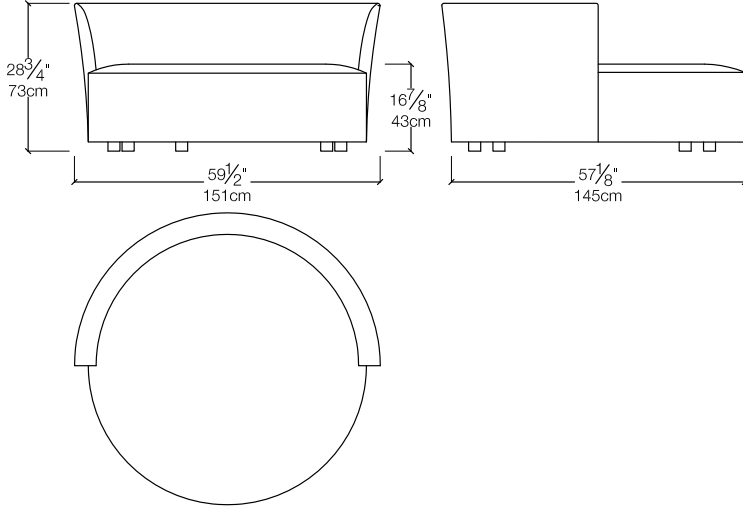

Los Angeles

New York City

SPECS

Love Chair M

Love Chair L

Love Chair XL

Ottoman

Pillows

24 1/2" x 19 5/8"	22 1/2" x 19 5/8"	26 3/4" x 25 1/2"	17 3/4" x 17 3/4"
62 x 50cm	57 x 50cm	68 x 65cm	45 x 45cm

OPTIONS

Available in a wide range of fabrics, leathers or COM.