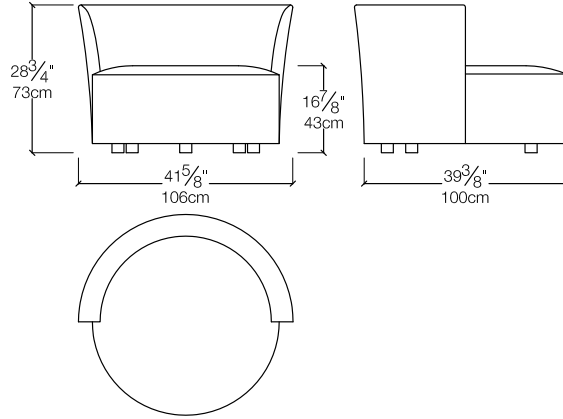

Los Angeles

New York City

SPECS

Love Chair M

Love Chair L

Love Chair XL

Ottoman

Pillows

24 1/2" x 19 5/8"	22 1/2" x 19 5/8"	26 3/4" x 25 1/2"	17 3/4" x 17 3/4"
62 x 50cm	57 x 50cm	68 x 65cm	45 x 45cm

OPTIONS

Available in a wide range of fabrics, leathers or COM.