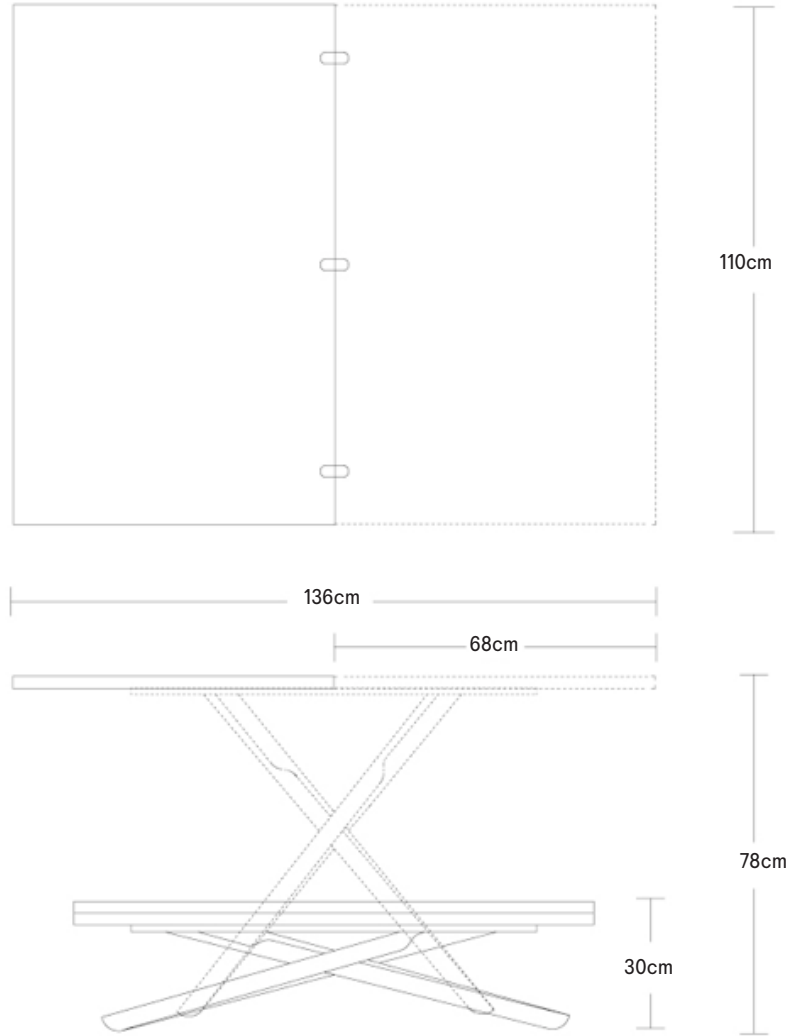

Lotus

Toronto

Vancouver

Calgary

San Francisco

Seattle

Los Angeles

New York City

SPECS