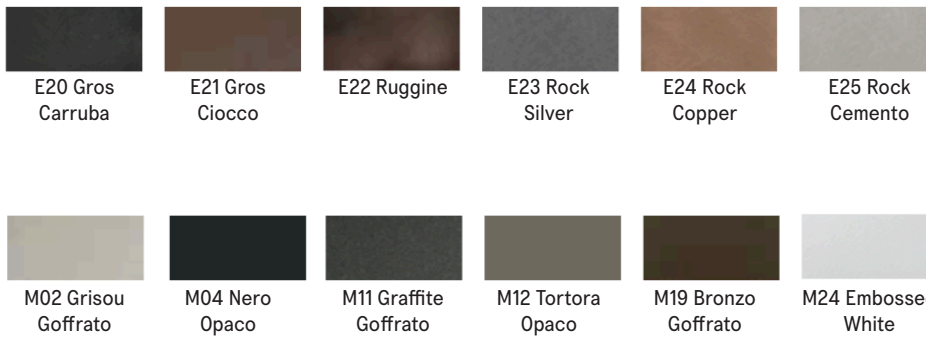

Los Angeles

New York City

SPECS

FINISHES

Top available in a variety of melamine, mortar look, ceramic, glass, and frosted glass finishes.

resource