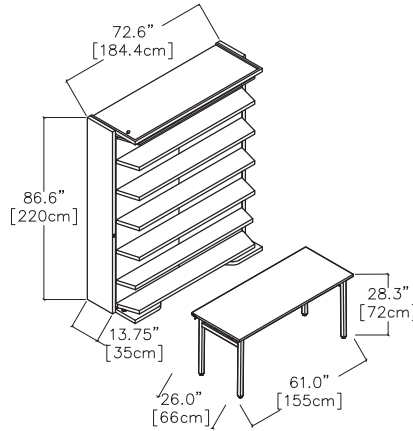

LGM 2.0 Book Table Free