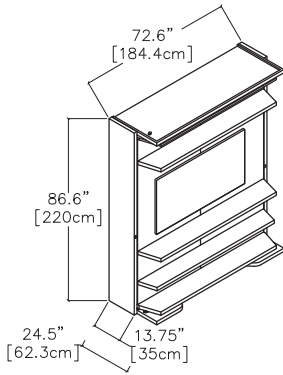

LGM 2.0

Rotating Bookshelf /
Queen Wall Bed with Optional Table

LGM 2.0

Toronto
Vancouver
San Francisco
Seattle
Calgary
Los Angeles
New York City

SPECS

LGM 2.0 TV

LGM 2.0 TV Table

LGM 2.0 TV Table Free

Open Wall Bed Dimensions for All LGM 2.0 Versions

FINISHES / OPTIONS

Standard: extending night table. Components available in a wide variety of VOC-free matte lacquers, melamine finishes, wood veneer finishes, fabrics, and leathers. Three exclusive mattress options. Mattress dimensions are 59" x 76" x 7" | 150 x 195 x 18 cm. Headboard upholstered in fabric or leather. Cannot be installed on carpets or area rugs, if using an area rug it should be placed a minimum of 18 1/2" from the front edge of the LGM.