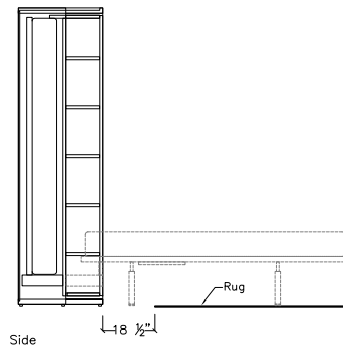

Open Wall Bed Dimensions for All LGM 2.0 Versions

FINISHES / OPTIONS

Standard: extending night table. Components available in a wide variety of VOC-free matte lacquers, melamine finishes, wood veneer finishes, fabrics, and leathers. Three exclusive mattress options. Mattress dimensions are 59" x 76" x 7" | 150 x 195 x 18 cm. Headboard upholstered in fabric or leather. Cannot be installed on carpets or area rugs, if using an area rug it should be placed a minimum of 18 1/2" from the front edge of the LGM.