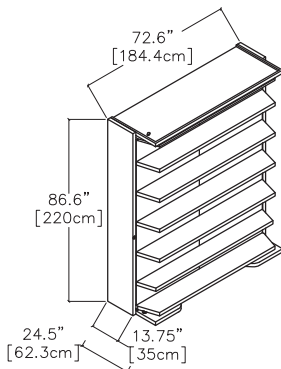

ALSO AVAILABLE

LGM 2.0 Book