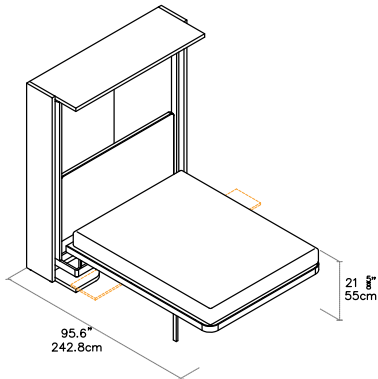

Open Wall Bed Dimensions for All LGM 2.0 Versions

FINISHES / OPTIONS

Standard: extending night table. Components available in a wide variety of VOC-free matte lacquers, melamine finishes, wood veneer finishes, fabrics, and leathers. Three exclusive mattress options. Mattress dimensions are 59" x 76" x 7" | 150 x 195 x 18 cm. Headboard upholstered in fabric or leather. Cannot be installed on carpets or area rugs, if using an area rug it should be placed a minimum of 18 1/2" from the front edge of the LGM.