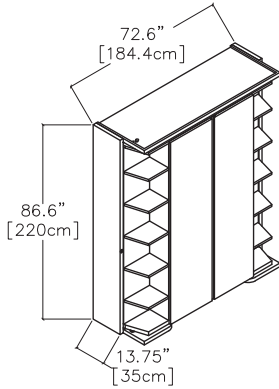

Open Wall Bed Dimensions for All LGM 2.0 Versions

FINISHES / OPTIONS

Standard: extending night table. Components available in a wide variety of VOC-free matte lacquers, melamine finishes, wood veneer finishes, fabrics, and leathers. Three exclusive mattress options. Mattress dimensions are 59" x 76" x 7" | 150 x 195 x 18 cm. Headboard upholstered in fabric or leather. Cannot be installed on carpets or area rugs, if using an area rug it should be placed a minimum of 18 1/2" from the front edge of the LGM.