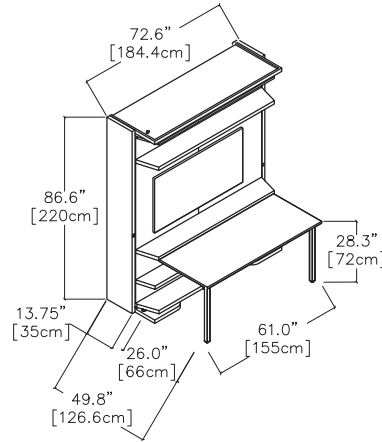

LGM 2.0

Rotating Bookshelf /
Queen Wall Bed with Optional Table

LGM 2.0

Toronto
Vancouver
San Francisco
Seattle
Calgary
Los Angeles
New York City

SPECS

LGM 2.0 TV

LGM 2.0 TV Table

LGM 2.0 TV Table Free

Open Wall Bed Dimensions for All LGM 2.0 Versions

FINISHES / OPTIONS

Standard: extending night table. Components available in a wide variety of VOC-free matte lacquers, melamine finishes, wood veneer finishes, fabrics, and leathers. Three exclusive mattress options. Mattress dimensions are 59" x 76" x 7" | 150 x 195 x 18 cm. Headboard upholstered in fabric or leather. Cannot be installed on carpets or area rugs, if using an area rug it should be placed a minimum of 18 1/2" from the front edge of the LGM.