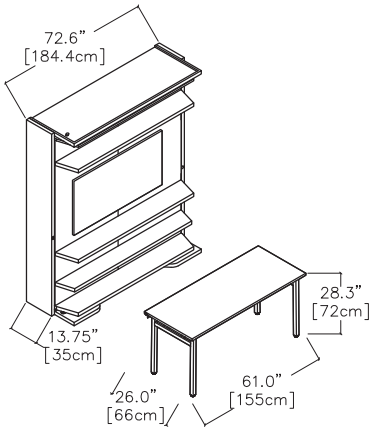

LGM 2.0

Rotating Bookshelf /
Queen Wall Bed with Optional Table

LGM 2.0

Toronto
Vancouver
San Francisco
Seattle
Calgary
Los Angeles
New York City

SPECS

LGM 2.0 TV

LGM 2.0 TV Table

LGM 2.0 TV Table Free

Open Wall Bed Dimensions for All LGM 2.0 Versions

FINISHES / OPTIONS

Standard: extending night table. Components available in a wide variety of VOC-free matte lacquers, melamine finishes, wood veneer finishes, fabrics, and leathers. Three exclusive mattress options. Mattress dimensions are 59" x 76" x 7" | 150 x 195 x 18 cm. Headboard upholstered in fabric or leather. Cannot be installed on carpets or area rugs, if using an area rug it should be placed a minimum of 18 1/2" from the front edge of the LGM.