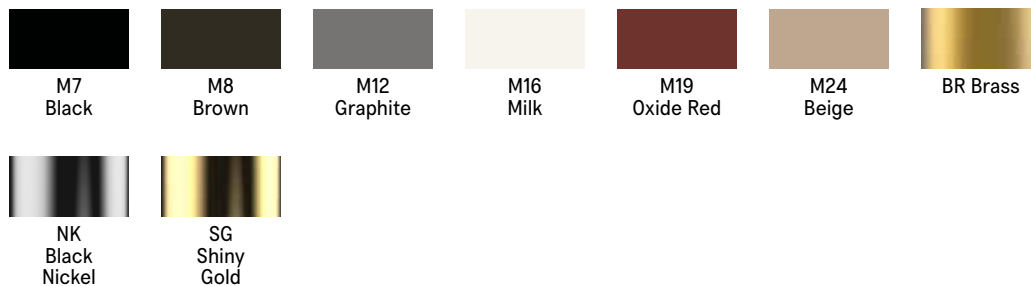

Kiyumi Collection

Chair, Armchair, and Barstool

Kiyumi Collection

Toronto
Vancouver
San Francisco
Seattle
Calgary
Los Angeles
New York City

SPECS

FINISHES

Made to Order Finishes

Frame

OPTIONS

Seat and seat back available fully upholstered in a variety of fabrics and leathers. Metal frame available in a variety of finish options. Chairs or stools with upholstered seats have an increased seat height of 1cm or about 3/8 of an inch.