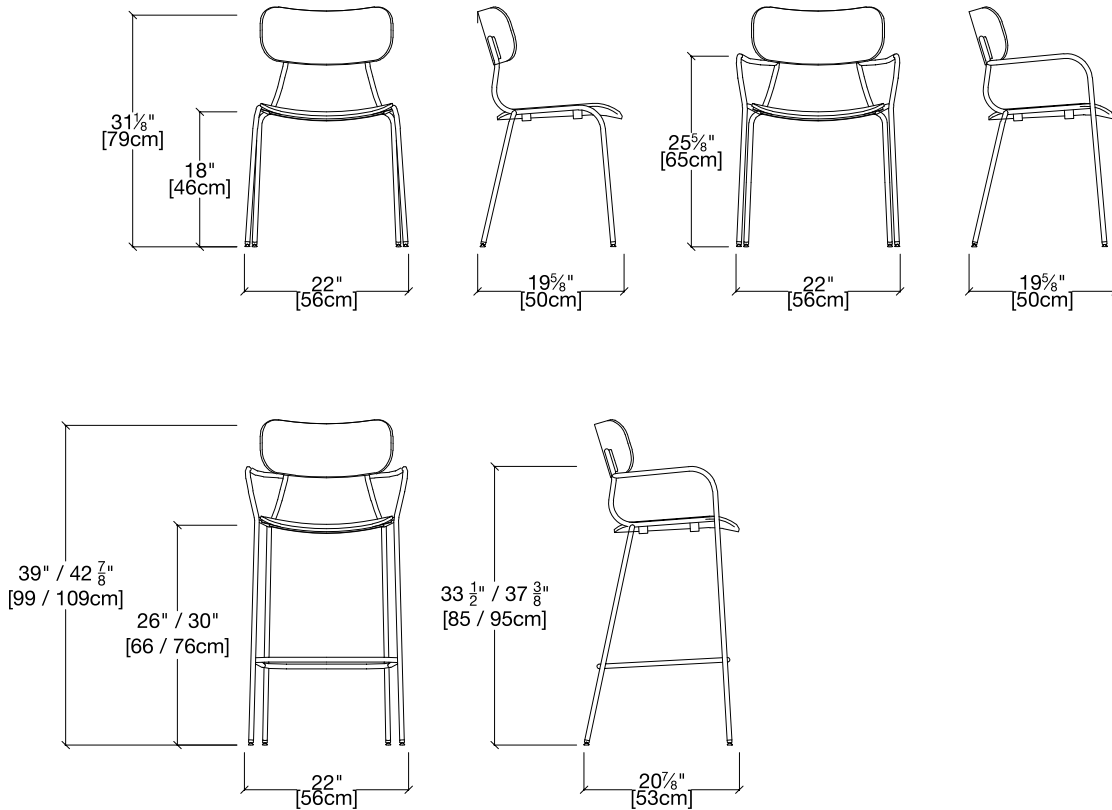

Kiyumi Collection

Chair, Armchair, and Barstool

Kiyumi Collection

Toronto
Vancouver
San Francisco
Seattle
Calgary
Los Angeles
New York City

SPECS

FINISHES

Made to Order Finishes

Frame

OPTIONS

Seat and seat back available fully upholstered in a variety of fabrics and leathers. Metal frame available in a variety of finish options. Chairs or stools with upholstered seats have an increased seat height of 1cm or about 3/8 of an inch.