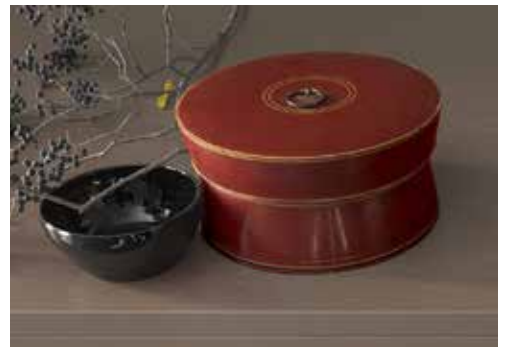

# Katana

Coffee-to-Dining Extension Table

resource

## TOP FINISHES

Top available in a variety of melamine, mortar look, ceramic, glass and frosted glass finishes.