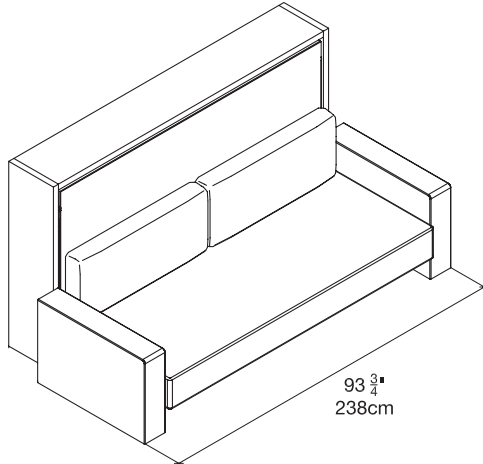

# Kali Sofa 120

Intermediate Horizontal Wall Bed with Sofa

## Thin Arm

## Wide Arm

**Kali Board**  
(single or intermediate)

**Kali Sofa**  
(single or intermediate)

**Kali Upper Unit Add Ons**  
examples - different configurations available

ALSO AVAILABLE

FINISHES / OPTIONS

Components available in a wide variety of VOC-free matte lacquers and melamine finishes. Three exclusive mattress options. Mattress for 90 Plain/Board/Sofa 31 1/2" x 77 1/2" x 7" | 80 x 197 x 18 cm. Mattress for 120 Plain/Board/Sofa 41" x 77 1/2" x 7" | 104 x 197 x 18 cm. Interior LED lighting available. Flip-up headboard. Wide arm: 6 ." | 160 cm.