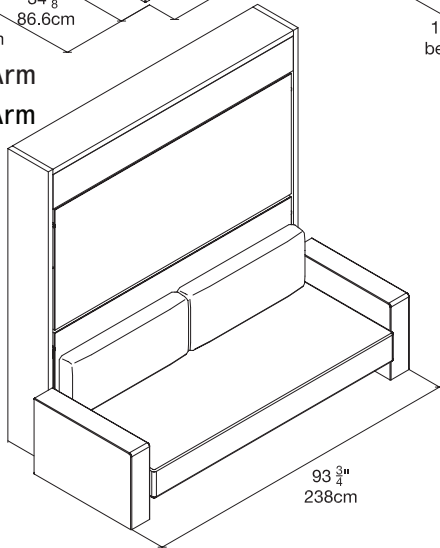

# Kali Duo Sofa

SPECS

Thin Arm

Wide Arm  
Wide Arm

Kali Duo

Kali Duo Board

ALSO AVAILABLE

FINISHES / OPTIONS

Components available in a wide variety of VOC-free matte lacquers and melamine finishes. Available without upper tilt-up door height of 76 1/2" | 194.3cm. Three exclusive mattress options. Mattress for Top Plain/Board/Sofa 31 1/2" x 76 3/4" x 6 1/4" | 80 x 195 x 16 cm. Mattress for Bottom Plain/Board/Sofa 31 1/2" x 75 1/2" x 7" | 80 x 192 x 18 cm. Interior LED lighting available. Flip-up headboard.