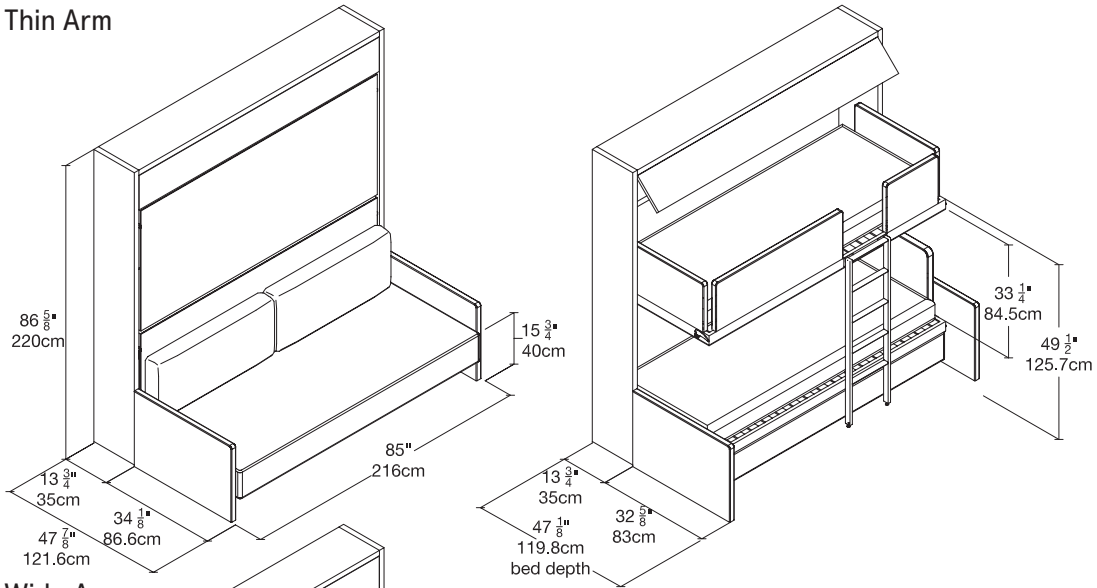

# Kali Duo Sofa

Single Horizontal Bunk Beds with Sofa

# Kali Duo Sofa

SPECS

Thin Arm

Wide Arm  
Wide Arm

Kali Duo

Kali Duo Board

ALSO AVAILABLE

FINISHES / OPTIONS

Components available in a wide variety of VOC-free matte lacquers and melamine finishes. Available without upper tilt-up door height of 76 1/2" | 194.3cm. Three exclusive mattress options. Mattress for Top Plain/Board/Sofa 31 1/2" x 76 3/4" x 6 1/4" | 80 x 195 x 16 cm. Mattress for Bottom Plain/Board/Sofa 31 1/2" x 75 1/2" x 7" | 80 x 192 x 18 cm. Interior LED lighting available. Flip-up headboard.