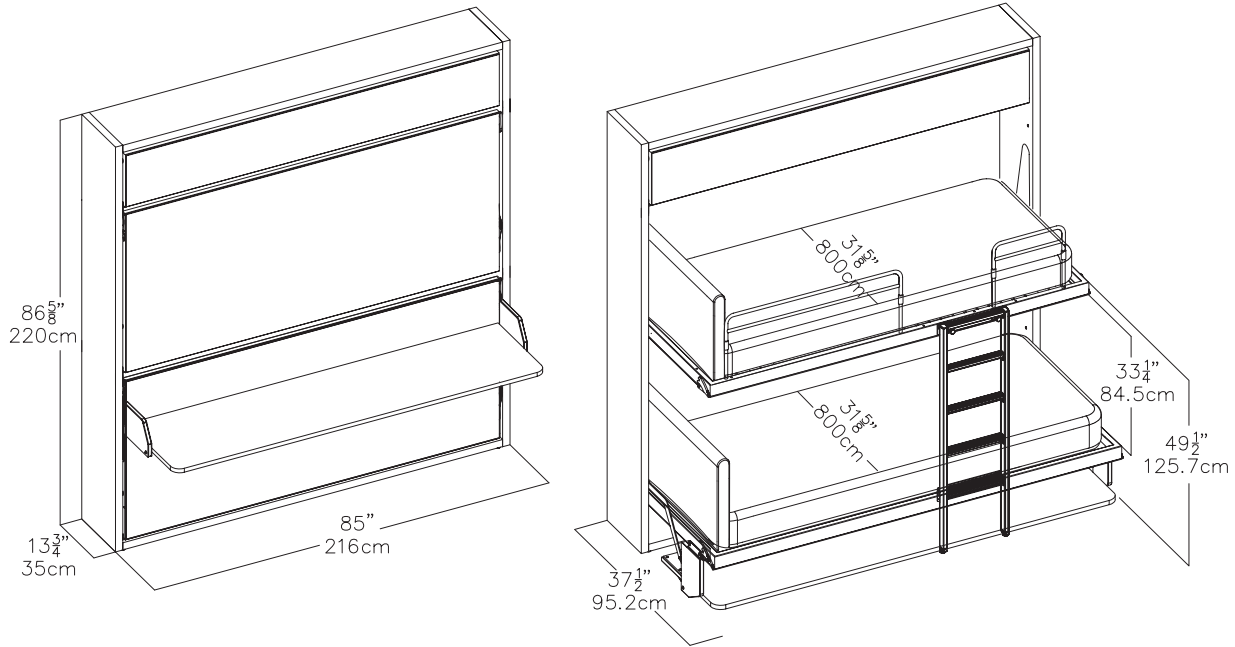

Kali Duo Board

Single Horizontal Bunk Beds with Desk

Kali Duo Board

Toronto
Vancouver
San Francisco
Seattle
Calgary
Los Angeles
New York City

SPECS

ALSO AVAILABLE

Kali Duo

Kali Duo Sofa

FINISHES / OPTIONS

Components available in a wide variety of VOC-free matte lacquers and melamine finishes. Available without upper tilt-up door height of 76 1/2" | 194.3cm. Three exclusive mattress options. Mattress for Top Plain/Board/Sofa 31 1/2" x 76 3/4" x 6 1/4" | 80 x 195 x 16 cm. Mattress for Bottom Plain/Board/Sofa 31 1/2" x 75 1/2" x 7" | 80 x 192 x 18 cm. Interior LED lighting available. Flip-up headboard.