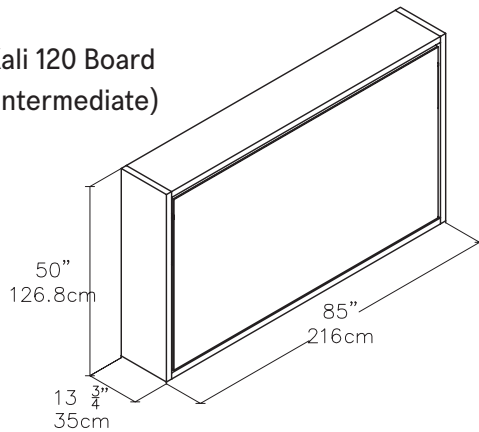

Kali Board

Single or Intermediate Horizontal Wall Bed with Desk

Kali Board

Toronto
Vancouver
San Francisco
Seattle
Calgary
Los Angeles
New York City

SPECS

Kali 90
(single)

Kali 120 Board
(intermediate)

ALSO AVAILABLE

Kali Board
(single or intermediate)

Kali Sofa
(single or intermediate)

Kali Upper Unit Add Ons
examples - different configurations available

FINISHES / OPTIONS

Components available in a wide variety of VOC-free matte lacquers and melamine finishes. Three exclusive mattress options. Mattress for 90 Plain/Board/Sofa 31 1/2" x 77 1/2" x 7" | 80 x 197 x 18 cm. Mattress for 120 Plain/Board/Sofa 41" x 77 1/2" x 7" | 104 x 197 x 18 cm. Interior LED lighting available. Flip-up headboard.