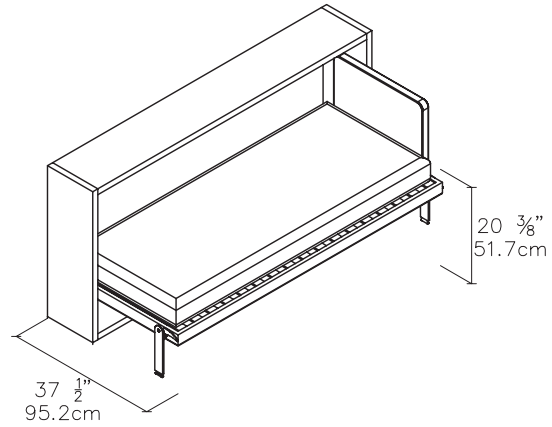

Kali Board

Single or Intermediate Horizontal Wall Bed with Desk

Kali Board

Toronto
Vancouver
San Francisco
Seattle
Calgary
Los Angeles
New York City

SPECS

Kali 90
(single)

Kali 120 Board
(intermediate)

ALSO AVAILABLE

Kali Board
(single or intermediate)

Kali Sofa
(single or intermediate)

Kali Upper Unit Add Ons
examples - different configurations available

FINISHES / OPTIONS

Components available in a wide variety of VOC-free matte lacquers and melamine finishes. Three exclusive mattress options. Mattress for 90 Plain/Board/Sofa 31 1/2" x 77 1/2" x 7" | 80 x 197 x 18 cm. Mattress for 120 Plain/Board/Sofa 41" x 77 1/2" x 7" | 104 x 197 x 18 cm. Interior LED lighting available. Flip-up headboard.