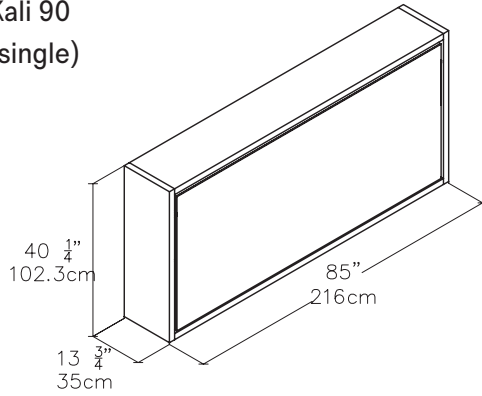

Kali Board

Single or Intermediate Horizontal Wall Bed with Desk

Kali Board

Toronto
Vancouver
San Francisco
Seattle
Calgary
Los Angeles
New York City

SPECS

Kali 90
(single)

Kali 120 Board
(intermediate)

ALSO AVAILABLE

Kali Board
(single or intermediate)

Kali Sofa
(single or intermediate)

Kali Upper Unit Add Ons
examples - different configurations available

FINISHES / OPTIONS

Components available in a wide variety of VOC-free matte lacquers and melamine finishes. Three exclusive mattress options. Mattress for 90 Plain/Board/Sofa 31 1/2" x 77 1/2" x 7" | 80 x 197 x 18 cm. Mattress for 120 Plain/Board/Sofa 41" x 77 1/2" x 7" | 104 x 197 x 18 cm. Interior LED lighting available. Flip-up headboard.