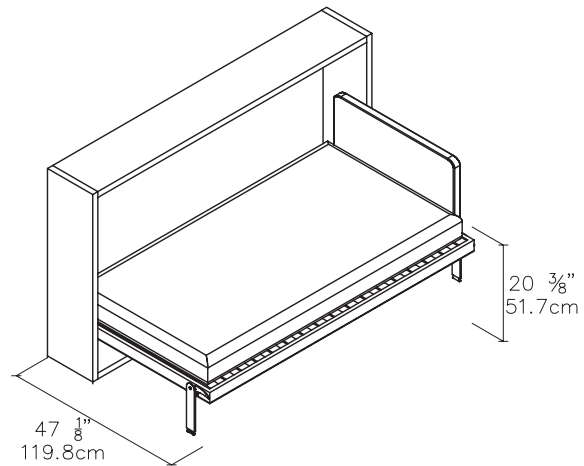

Kali Board

Single or Intermediate Horizontal Wall Bed with Desk

Kali Board

Toronto
Vancouver
San Francisco
Seattle
Calgary
Los Angeles
New York City

SPECS

Kali 90
(single)

Kali 120 Board
(intermediate)

ALSO AVAILABLE

Kali Board
(single or intermediate)

Kali Sofa
(single or intermediate)

Kali Upper Unit Add Ons
examples - different configurations available

FINISHES / OPTIONS

Components available in a wide variety of VOC-free matte lacquers and melamine finishes. Three exclusive mattress options. Mattress for 90 Plain/Board/Sofa 31 1/2" x 77 1/2" x 7" | 80 x 197 x 18 cm. Mattress for 120 Plain/Board/Sofa 41" x 77 1/2" x 7" | 104 x 197 x 18 cm. Interior LED lighting available. Flip-up headboard.