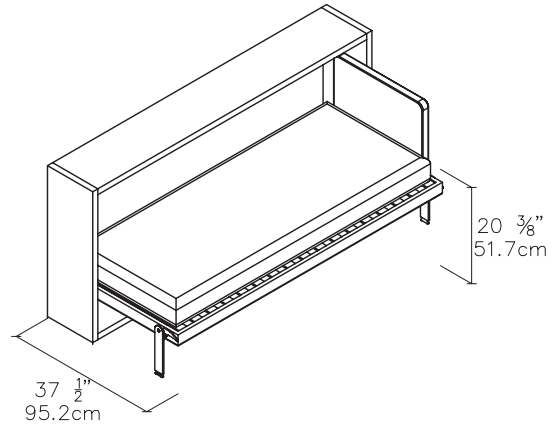

Kali

Single or Intermediate Horizontal Wall Bed

Kali

SPECS

Kali 90
(single)

Kali 120
(intermediate)

ALSO AVAILABLE

Kali Board
(single or intermediate)

Kali Sofa
(single or intermediate)

Kali Upper Unit Add Ons
examples - different configurations available

FINISHES / OPTIONS

Components available in a wide variety of VOC-free matte lacquers and melamine finishes. Three exclusive mattress options. Mattress for 90 Plain/Board/Sofa 31 1/2" x 77 1/2" x 7" | 80 x 197 x 18 cm. Mattress for 120 Plain/Board/Sofa 41" x 77 1/2" x 7" | 104 x 197 x 18 cm. Interior LED lighting available. Flip-up headboard.