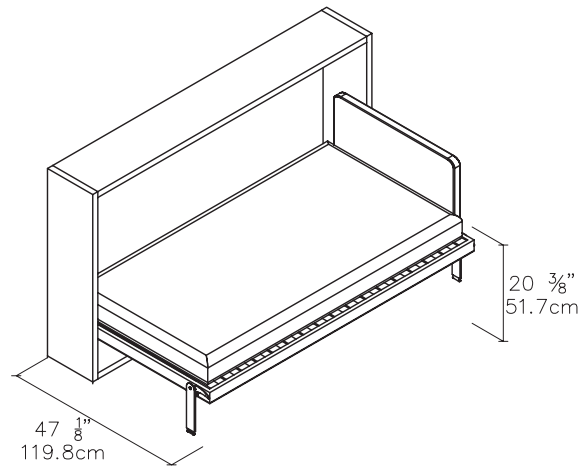

Kali

Single or Intermediate Horizontal Wall Bed

Kali

SPECS

Kali 90
(single)

Kali 120
(intermediate)

ALSO AVAILABLE

Kali Board
(single or intermediate)

Kali Sofa
(single or intermediate)

Kali Upper Unit Add Ons
examples - different configurations available

FINISHES / OPTIONS

Components available in a wide variety of VOC-free matte lacquers and melamine finishes. Three exclusive mattress options. Mattress for 90 Plain/Board/Sofa 31 1/2" x 77 1/2" x 7" | 80 x 197 x 18 cm. Mattress for 120 Plain/Board/Sofa 41" x 77 1/2" x 7" | 104 x 197 x 18 cm. Interior LED lighting available. Flip-up headboard.