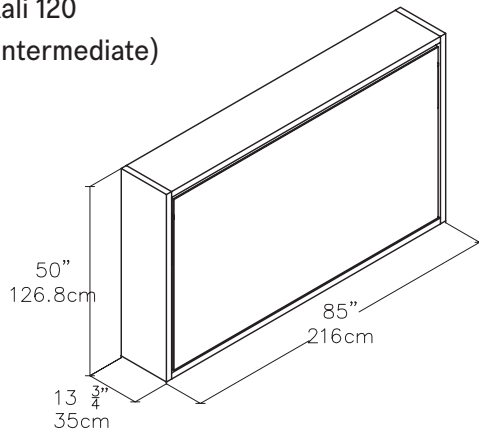

Kali

Single or Intermediate Horizontal Wall Bed

Kali

SPECS

Kali 90
(single)

Kali 120
(intermediate)

ALSO AVAILABLE

Kali Board
(single or intermediate)

Kali Sofa
(single or intermediate)

Kali Upper Unit Add Ons
examples - different configurations available

FINISHES / OPTIONS

Components available in a wide variety of VOC-free matte lacquers and melamine finishes. Three exclusive mattress options. Mattress for 90 Plain/Board/Sofa 31 1/2" x 77 1/2" x 7" | 80 x 197 x 18 cm. Mattress for 120 Plain/Board/Sofa 41" x 77 1/2" x 7" | 104 x 197 x 18 cm. Interior LED lighting available. Flip-up headboard.