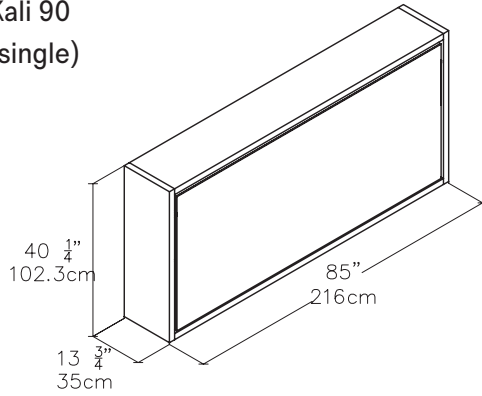

Kali

Single or Intermediate Horizontal Wall Bed

Kali

SPECS

Kali 90
(single)

Kali 120
(intermediate)

ALSO AVAILABLE

Kali Board
(single or intermediate)

Kali Sofa
(single or intermediate)

Kali Upper Unit Add Ons
examples - different configurations available

FINISHES / OPTIONS

Components available in a wide variety of VOC-free matte lacquers and melamine finishes. Three exclusive mattress options. Mattress for 90 Plain/Board/Sofa 31 1/2" x 77 1/2" x 7" | 80 x 197 x 18 cm. Mattress for 120 Plain/Board/Sofa 41" x 77 1/2" x 7" | 104 x 197 x 18 cm. Interior LED lighting available. Flip-up headboard.