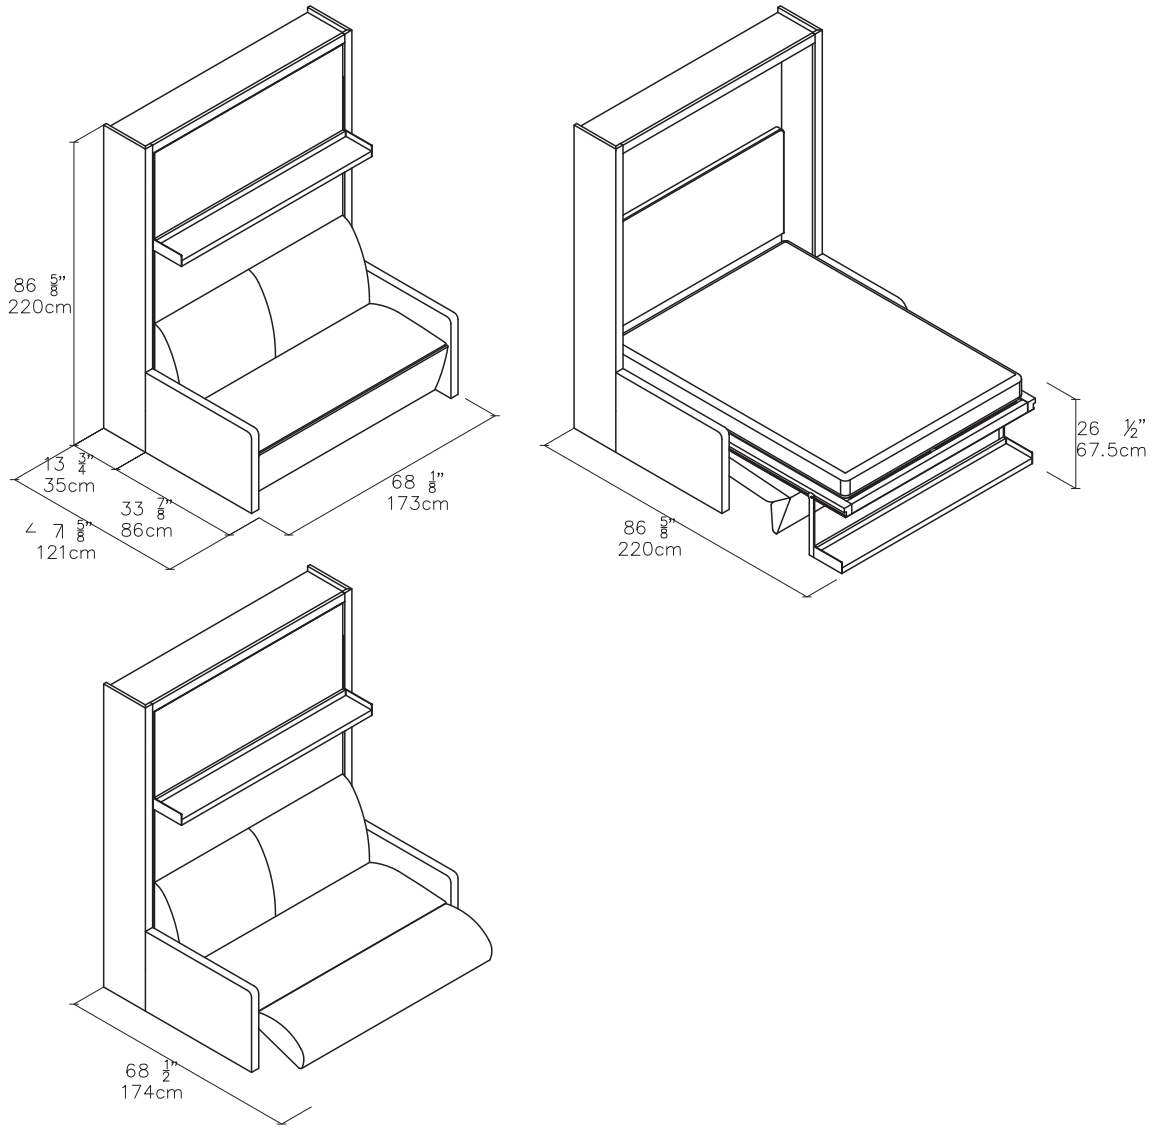

Queen Vertical Wall Bed with Reclining Sofa

SPECS

FINISHES / OPTIONS

Components available in a wide variety of VOC-free matte lacquers and melamine finishes. Three exclusive mattress options. Mattress dimensions are $60 \frac{5}{8}'' \times 79 \frac{1}{2}'' \times 7''$ | $154 \times 202 \times 18$ cm. Interior LED lighting available. Headboard upholstered in fabric or leather