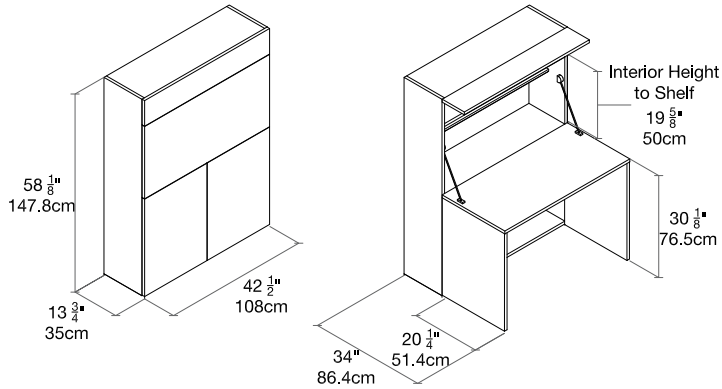

Home Office

Toronto

Vancouver

San Francisco

Seattle

Calgary

Los Angeles

New York City

SPECS

Home Office Basso