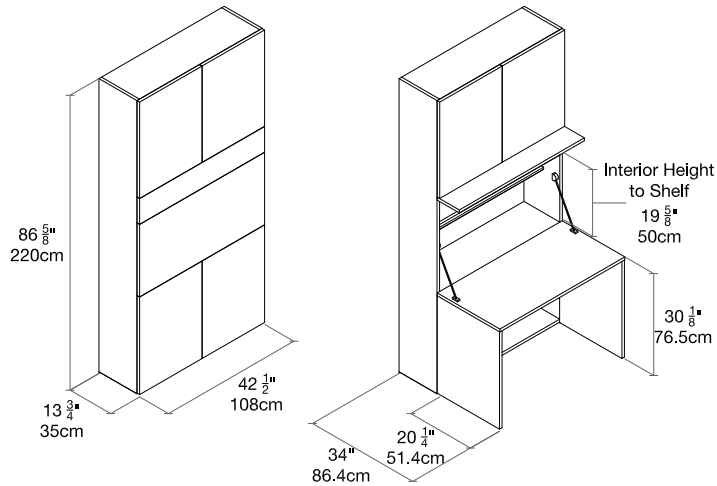

## FINISHES / OPTIONS

Interior desk dimensions:  $40\frac{1}{2}"$ W x  $19\frac{1}{4}"$ H x  $12"$ D

Components available in a wide variety of VOC-free matte lacquers and melamine finishes.

Door available in wood veneer finishes. Interior LED lighting. Wire management grommet.