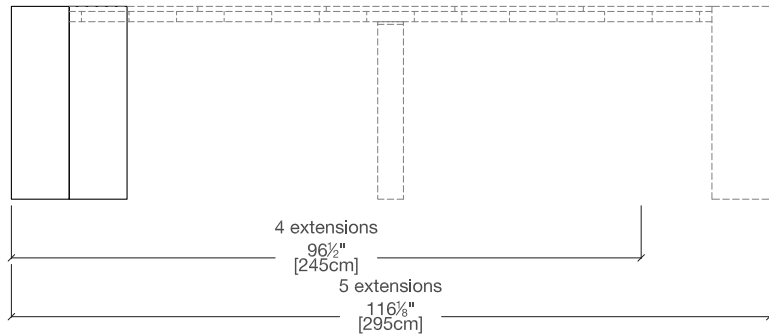

Goliath 195/295

Transforming Console to Dining Table

Goliath 195/295

SPECS

TOP FINISHES

Closed-Pore | Open-Pore Lacquer

Stained Wood Veneer