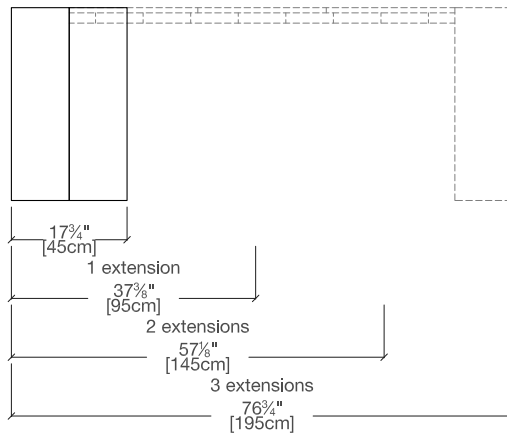

Goliath 195/295

Transforming Console to Dining Table

Goliath 195/295

SPECS

TOP FINISHES

Closed-Pore | Open-Pore Lacquer

Stained Wood Veneer