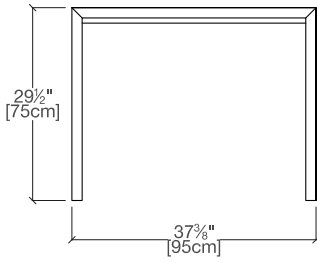

Goliath 195/295

Transforming Console to Dining Table

Goliath 195/295

SPECS

TOP FINISHES

Closed-Pore | Open-Pore Lacquer

Stained Wood Veneer