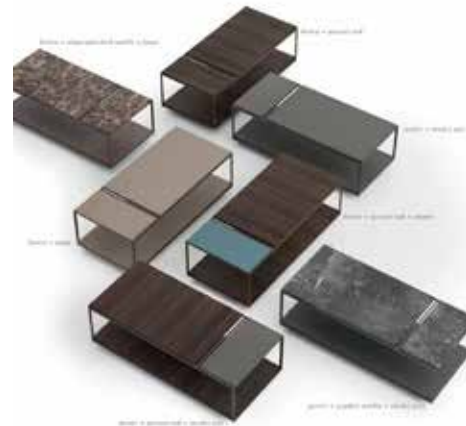

Glam Tables

Coffee, Side, and End Tables

Glam Tables

SPECS

Side Table

Coffee Tables

Round Side Tables

FINISHES

Coffee Table

- WSSB Frame: Bronze _ Top: Spessart Oak Veneer
- WSOB Frame: Bronze _ Top: Spessart Oak Veneer & Ottanio Lacquer
- WSYP Frame: Peltro _ Top: Spessart Oak Veneer & Smokey Grey Lacquer
- LTTB Frame: Bronze _ Top: Taupe Lacquer
- LYYP Frame: Peltro _ Top: Smokey Grey Lacquer

Side Table

- WSB Frame: Bronze _ Top: Spessart Oak Veneer
- LYP Frame: Pewter _ Top: Smokey Grey Lacquered
- MEB Frame: Bronze _ Top: Emperador dark marble
- MGP Frame: Peltro _ Top: Grafite marble

Round Side Table

- CGB Frame: Bronze _ Top: Grafite Leather
- CSP Frame: Pewter _ Top: Silver Leather
- MEB Frame: Bronze _ Top: Emperador dark marble
- MGP Frame: Peltro _ Top: Grafite marble
- LTB Frame: Bronze _ Top: Taupe Lacquer
- LYP Frame: Peltro _ Top: Smokey Grey Lacquer