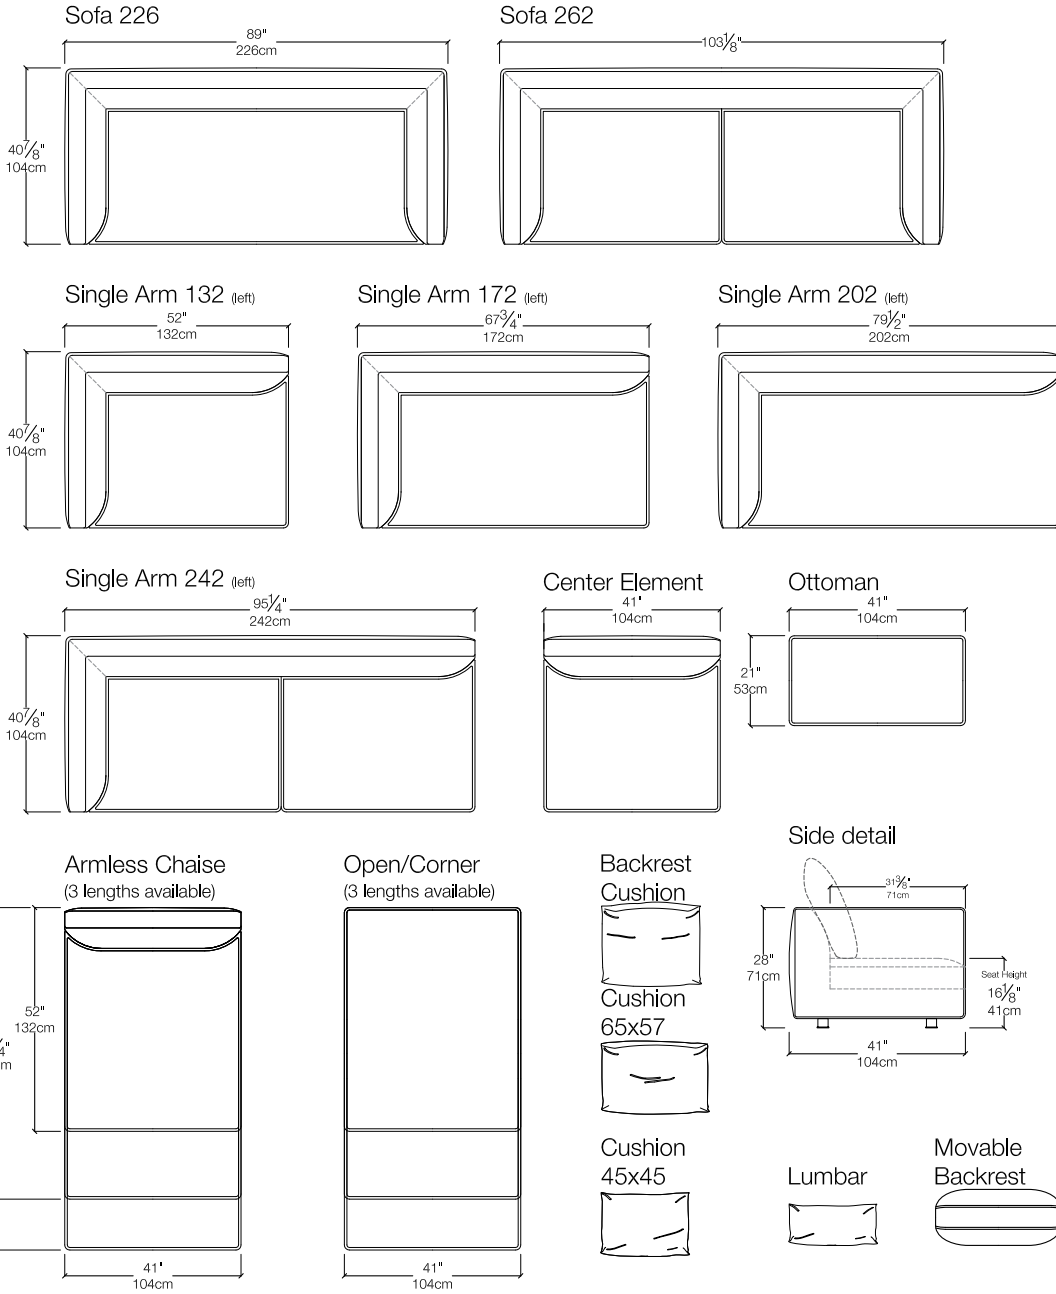

Los Angeles

New York City

SPECS

OPTIONS

Available in a wide variety of fabrics and leathers.
 50+ piping colors.
 Custom sleepovers for open/corner elements.