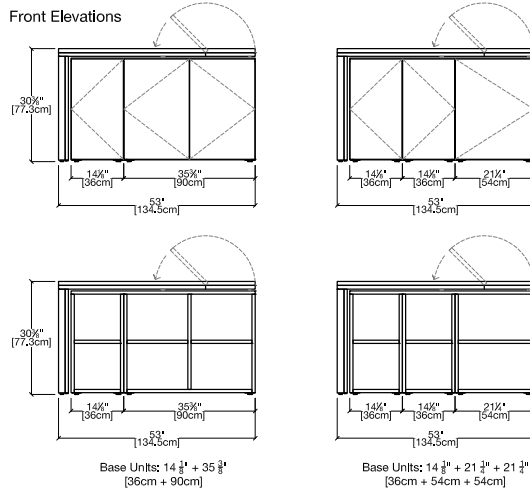

Giro

Transforming Console/Dining or Work Table

Giro

SPECS

WIDTH: 1525

Plan

Front Elevations

WIDTH: 1345

Plan

Front Elevations

WIDTH: 1165

Plan

Front Elevations

Toronto

Vancouver

San Francisco