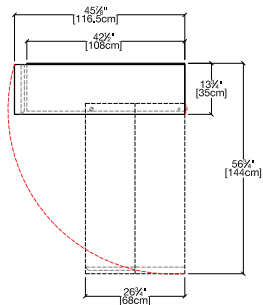

Giro

Transforming Console/Dining or Work Table

Giro

SPECS

WIDTH: 1525

Plan

Front Elevations

WIDTH: 1345

Plan

Front Elevations

WIDTH: 1165

Plan

Front Elevations

Toronto

Vancouver

San Francisco