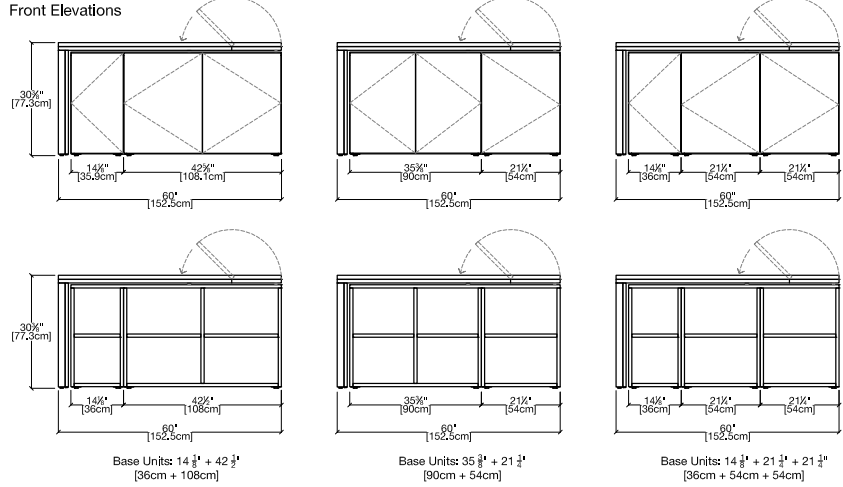

Giro

Transforming Console/Dining or Work Table

Giro

SPECS

WIDTH: 1525

Plan

Front Elevations

WIDTH: 1345

Plan

Front Elevations

WIDTH: 1165

Plan

Front Elevations

Toronto

Vancouver

San Francisco