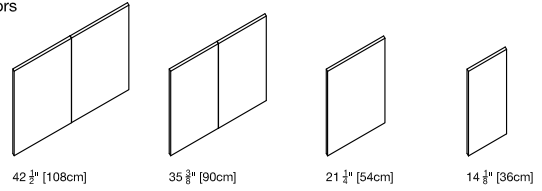

Plan

Front Elevations

WIDTH: 1165

Plan

Front Elevations

Toronto

Vancouver

San Francisco

Seattle

Calgary

Los Angeles

New York City

Giro

SPECS

1525 Configurations

Additional Components

Doors

Lateral Storage Tops

Drawers

Lateral Storage Elevations

1345 Configurations

1165 Configurations

FINISHES

Components available in white melamine and a wide variety of VOC-free matte lacquer finishes