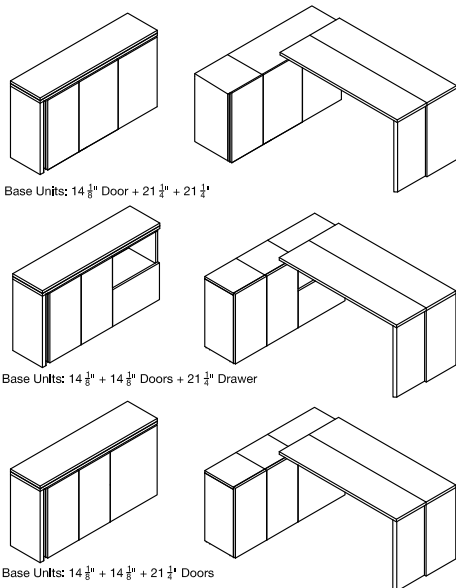

Doors

Lateral Storage Tops

Drawers

Lateral Storage Elevations

1345 Configurations

1165 Configurations

FINISHES

Components available in white melamine and a wide variety of VOC-free matte lacquer finishes