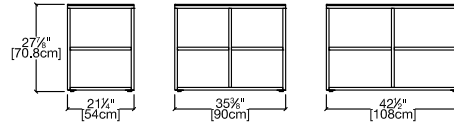

Doors

Lateral Storage Tops

Drawers

Lateral Storage Elevations

1345 Configurations

1165 Configurations

FINISHES

Components available in white melamine and a wide variety of VOC-free matte lacquer finishes