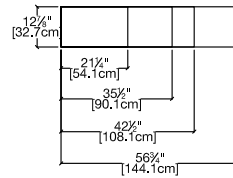

Giro

SPECS

1525 Configurations

Additional Components

Doors

Lateral Storage Tops

Drawers

Lateral Storage Elevations

1345 Configurations

1165 Configurations

FINISHES

Components available in white melamine and a wide variety of VOC-free matte lacquer finishes

RESOURCE

Toronto
Vancouver
San Francisco
Seattle
Calgary
Los Angeles
New York City