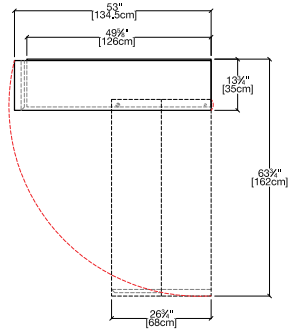

Giro

Transforming Console/Dining or Work Table

Giro

SPECS

WIDTH: 1525

Plan

Front Elevations

WIDTH: 1345

Plan

Front Elevations

WIDTH: 1165

Plan

Front Elevations

Toronto

Vancouver

San Francisco