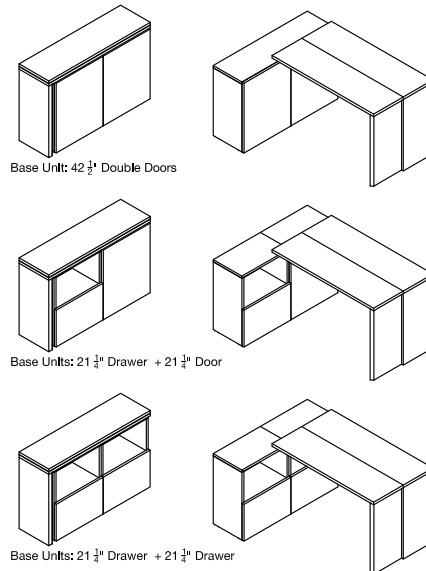

Giro

Transforming Console/Dining or Work Table

Giro

SPECS

WIDTH: 1525

Plan

Front Elevations

WIDTH: 1345

Doors

Lateral Storage Tops

Drawers

Lateral Storage Elevations

1345 Configurations

1165 Configurations

FINISHES

Components available in white melamine and a wide variety of VOC-free matte lacquer finishes