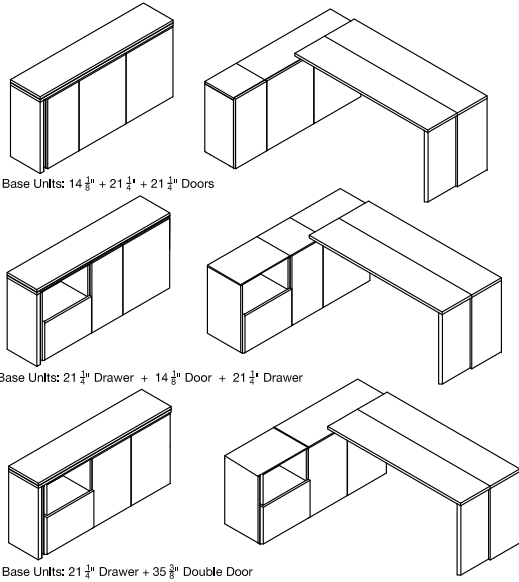

Giro

SPECS

1525 Configurations