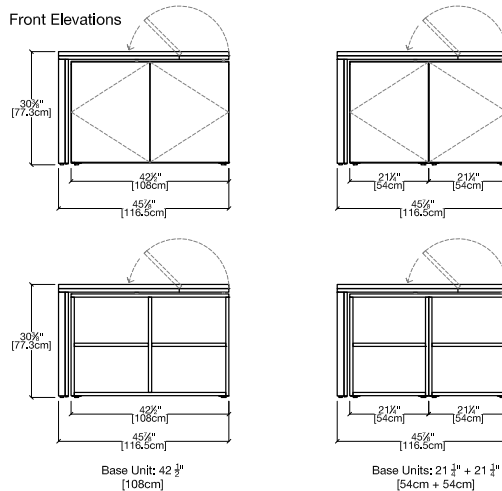

Giro

Transforming Console/Dining or Work Table

Giro

SPECS

WIDTH: 1525

Plan

Front Elevations

WIDTH: 1345

Plan

Front Elevations

WIDTH: 1165

Plan

Front Elevations

Toronto

Vancouver

San Francisco