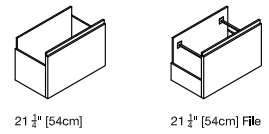

Plan

Front Elevations

WIDTH: 1165

Plan

Front Elevations

Toronto

Vancouver

San Francisco

Doors

Lateral Storage Tops

Drawers

Lateral Storage Elevations

1345 Configurations

1165 Configurations

FINISHES

Components available in white melamine and a wide variety of VOC-free matte lacquer finishes