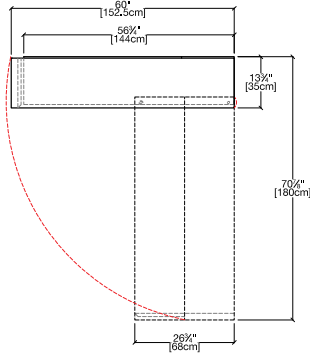

Giro

Transforming Console/Dining or Work Table

Giro

SPECS

WIDTH: 1525

Plan

Front Elevations

WIDTH: 1345

Plan

Front Elevations

WIDTH: 1165

Plan

Front Elevations

Toronto

Vancouver

San Francisco