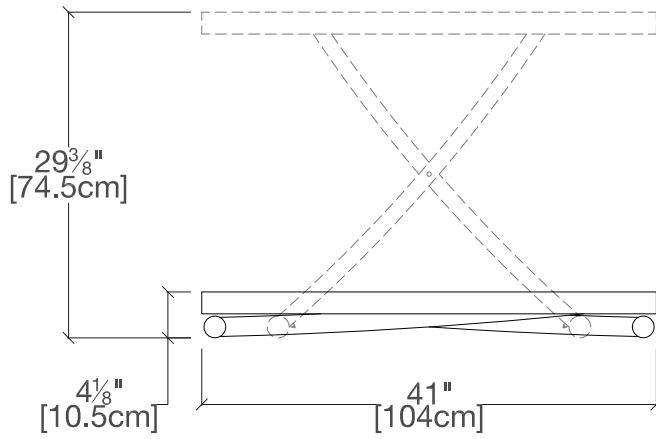

Genie

Height-Adjustable Coffee Table

Genie

SPECS

TOP FINISHES

Top available in a variety of melamine finishes.

BASE FINISHES

Metal