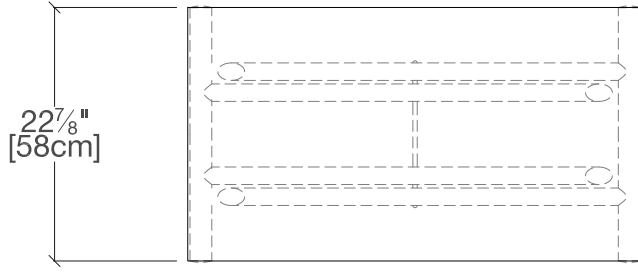

Genie

Height-Adjustable Coffee Table

Genie

SPECS

TOP FINISHES

Top available in a variety of melamine finishes.

BASE FINISHES

Metal