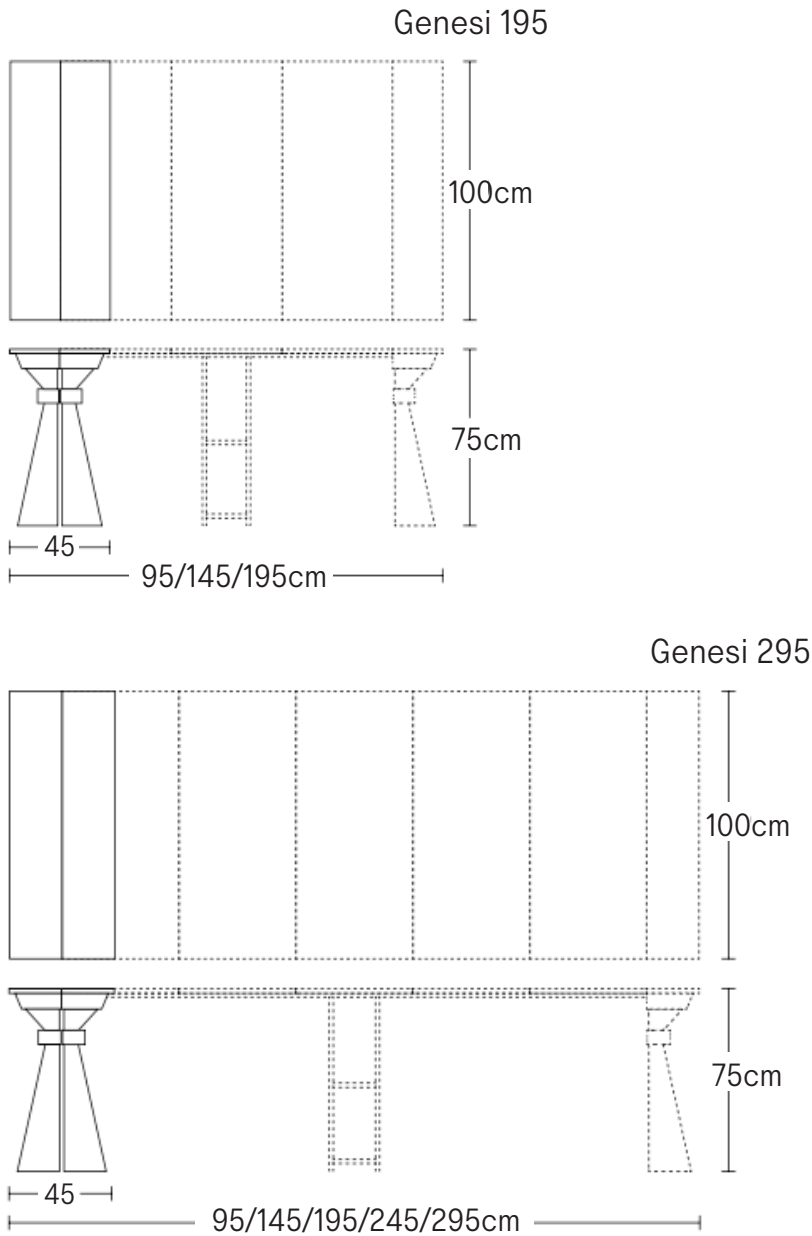

Genesis

Extendable Console Table

Genesi

SPECS

TOP FINISHES

Top available in a variety of ceramic, melamine, open-pore lacquer, stained wood veneer, glass, mortar-look, and frosted glass finishes.

BASE FINISHES