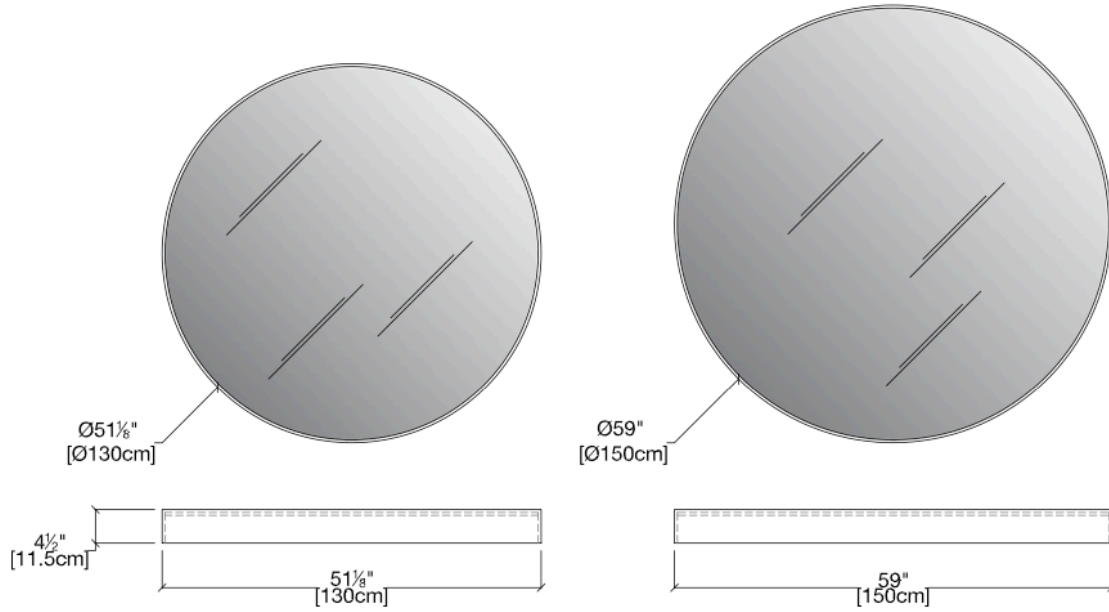

Full Moon

Illuminated Mirror

Full Moon

SPECS

FINISHES

Metal frame available in embossed finishes and silver or gold leaf.
Optional LED back light available in warm white light or RGB colour.