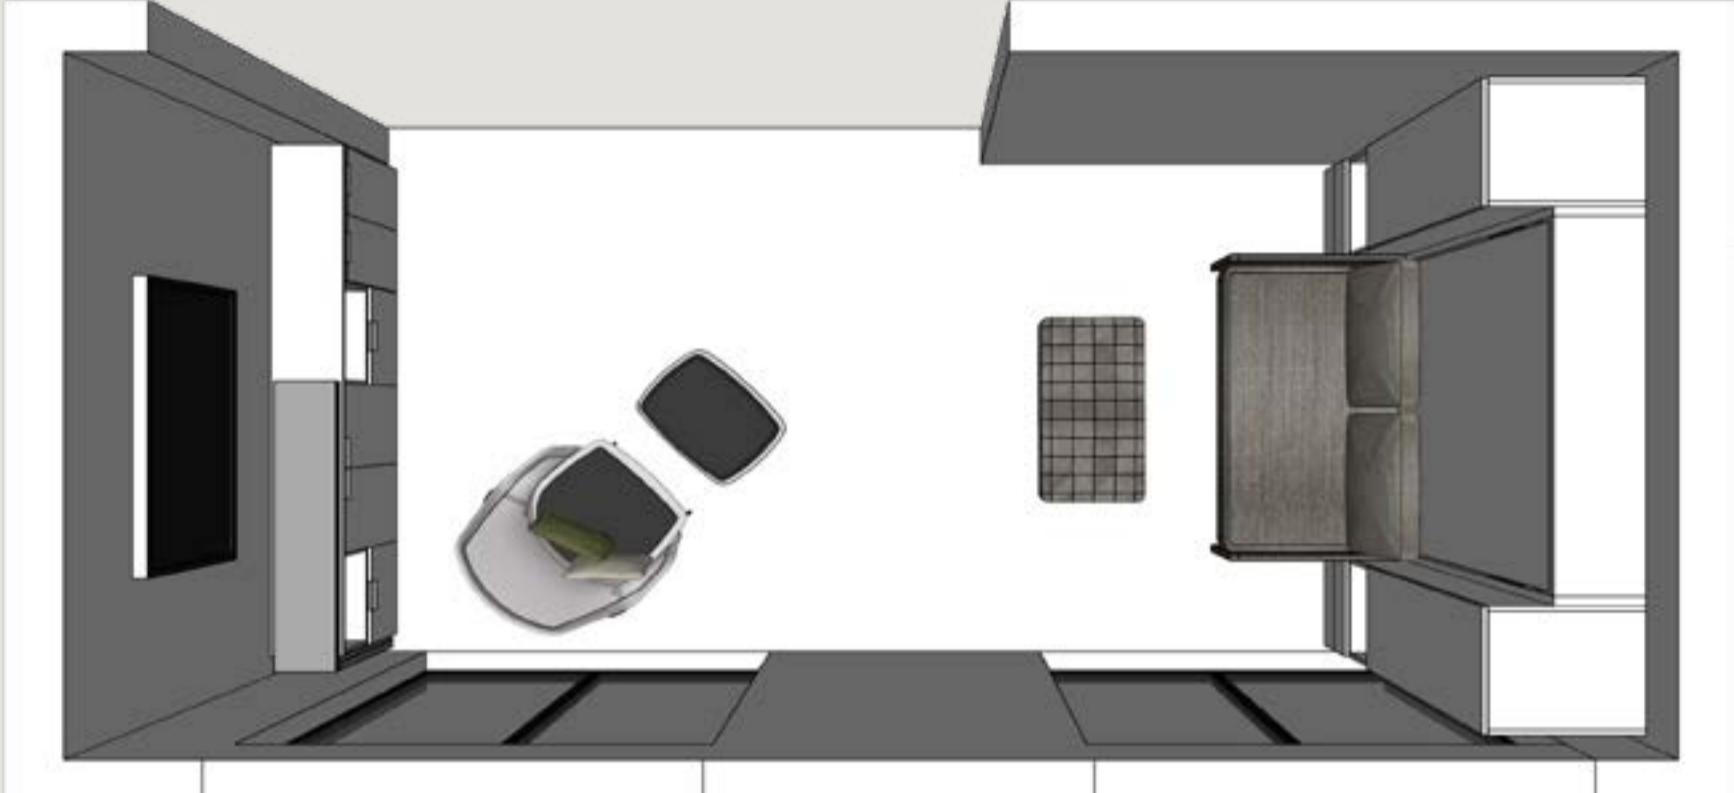

Hewing Haus ADU:
Scenario two - Penelope Sofa wall bed, Cabinets, Giro desk

Giro desk