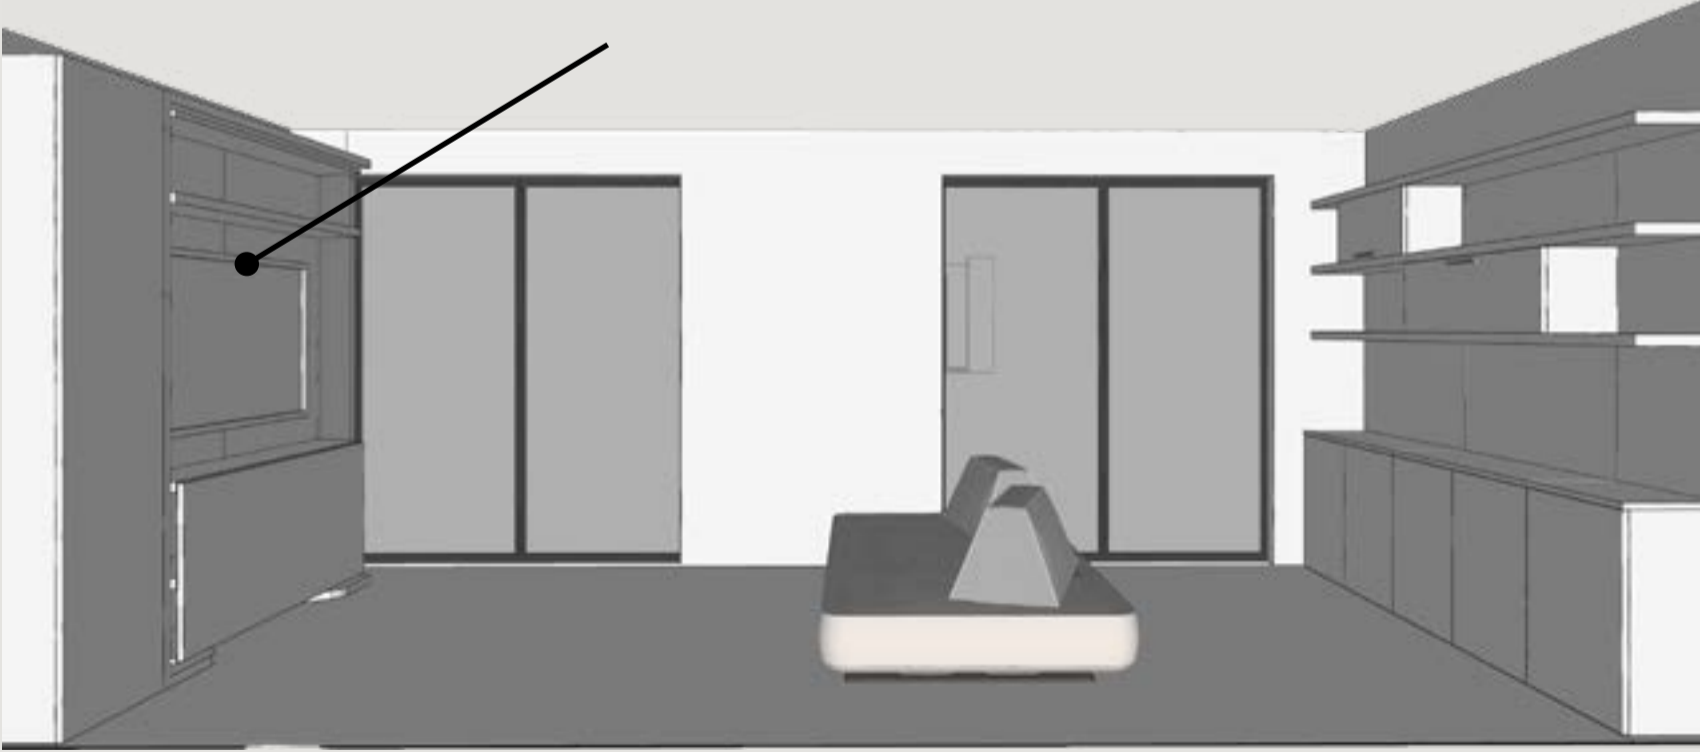

Finish: melamine white

Retail Price: \$3,945

Penelope Sofa is a vertically opening queen-sized wall bed with an integrated loveseat sofa. Simply remove the back cushions and lower the bed down over the sofa seat to transform the system from day to night.

Giro pivots 90 degrees out from the wall and unfolds to reveal a generous tabletop capable of seating four.

Hewing Haus ADU:
Scenario three - LGM Table wall bed, Cabinet, Flex sofa

Flex sofa

LGM Table wall bed

Hewing Haus ADU:

Scenario three - LGM Table wall bed, Cabinet, Flex sofa

54cm Deep Cabinet

Finish: melamine white

Retail Price: \$1,325

LGM Table wall bed

Finish: melamine white

Retail Price: \$17,535

54cm Standard Cabinet

Finish: melamine white

Retail Price: \$1,315

Flex Sofa - 1 seat with 2 backrests

Finish: Category D fabric

Retail Price Starting: \$6,175

LGM Table is a vertically opening queen-sized wall bed with an integrated bookshelf and fold-down table. The rotating mechanism allows items to be left on the shelves even when the bed is open and in use.