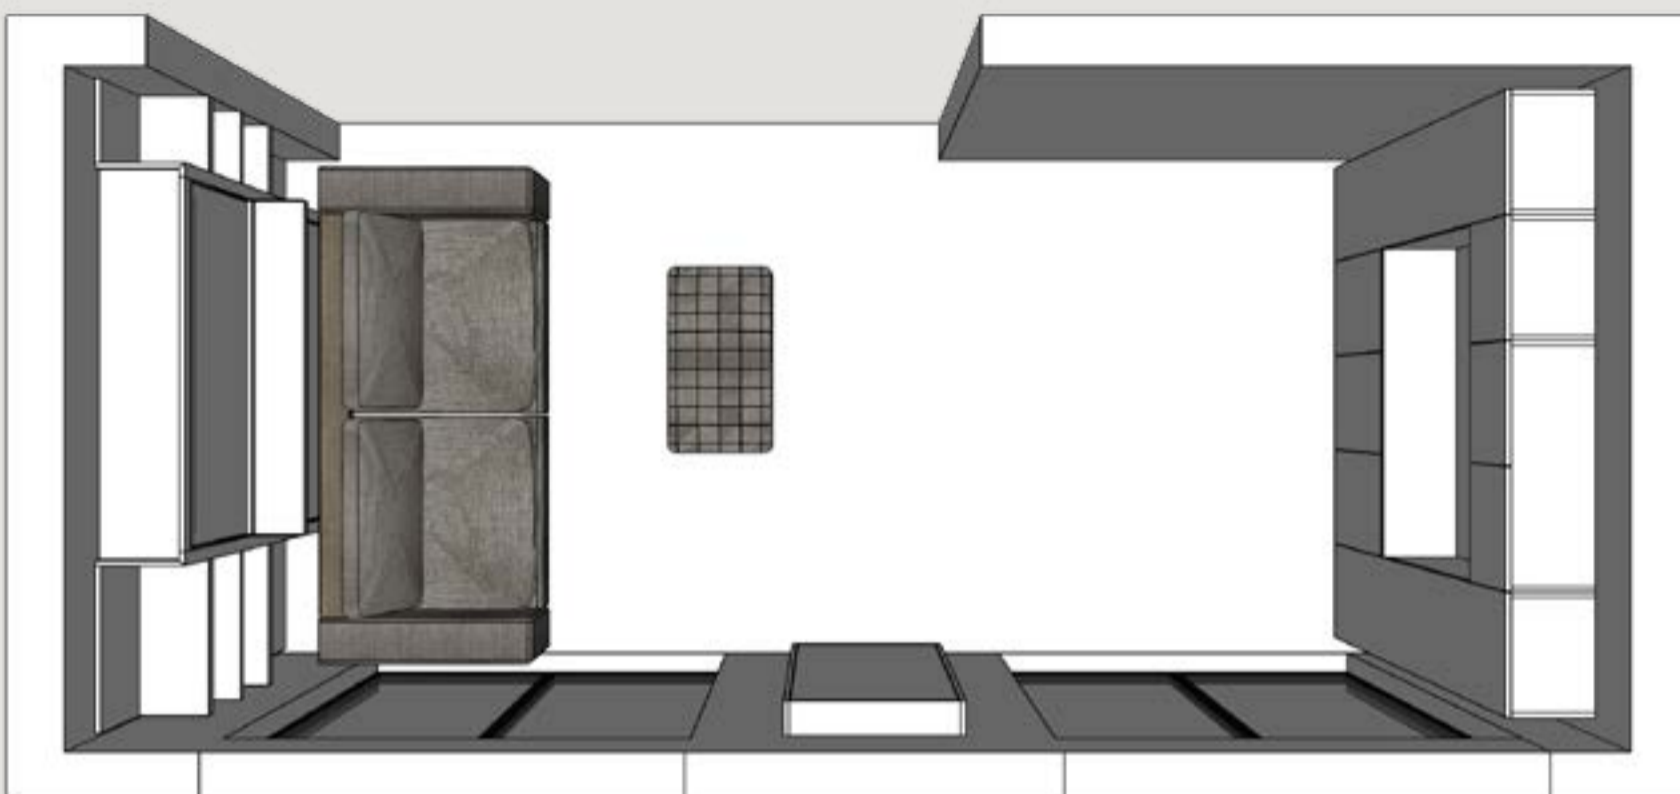

R.

H a u s

e w i n g

H

Furnished by

Resource Furniture

IDS West 2023

Hewing Haus ADU:
Scenario one - Tango Sofa wall bed, Shelving, Wally desk

Tango Sofa wall bed

Wally desk

Hewing Haus ADU:

Scenario one - Tango Sofa wall bed, Shelving, Wally desk

72cm Shelving

Finish: melamine white

Retail Price: \$1,525

Tango Sofa 270 wall bed

Tango Sofa is a vertically opening queen-sized wall bed with an integrated loveseat sofa. The shelf on the front of the bed stays parallel to the floor during use, allowing items to be left in place.

Wally is a wall mounted desk that reveals a workspace when needed, and folds away when it is not needed.

Finish: melamine white

Retail Price: \$3,945

Penelope Sofa is a vertically opening queen-sized wall bed with an integrated loveseat sofa. Simply remove the back cushions and lower the bed down over the sofa seat to transform the system from day to night.