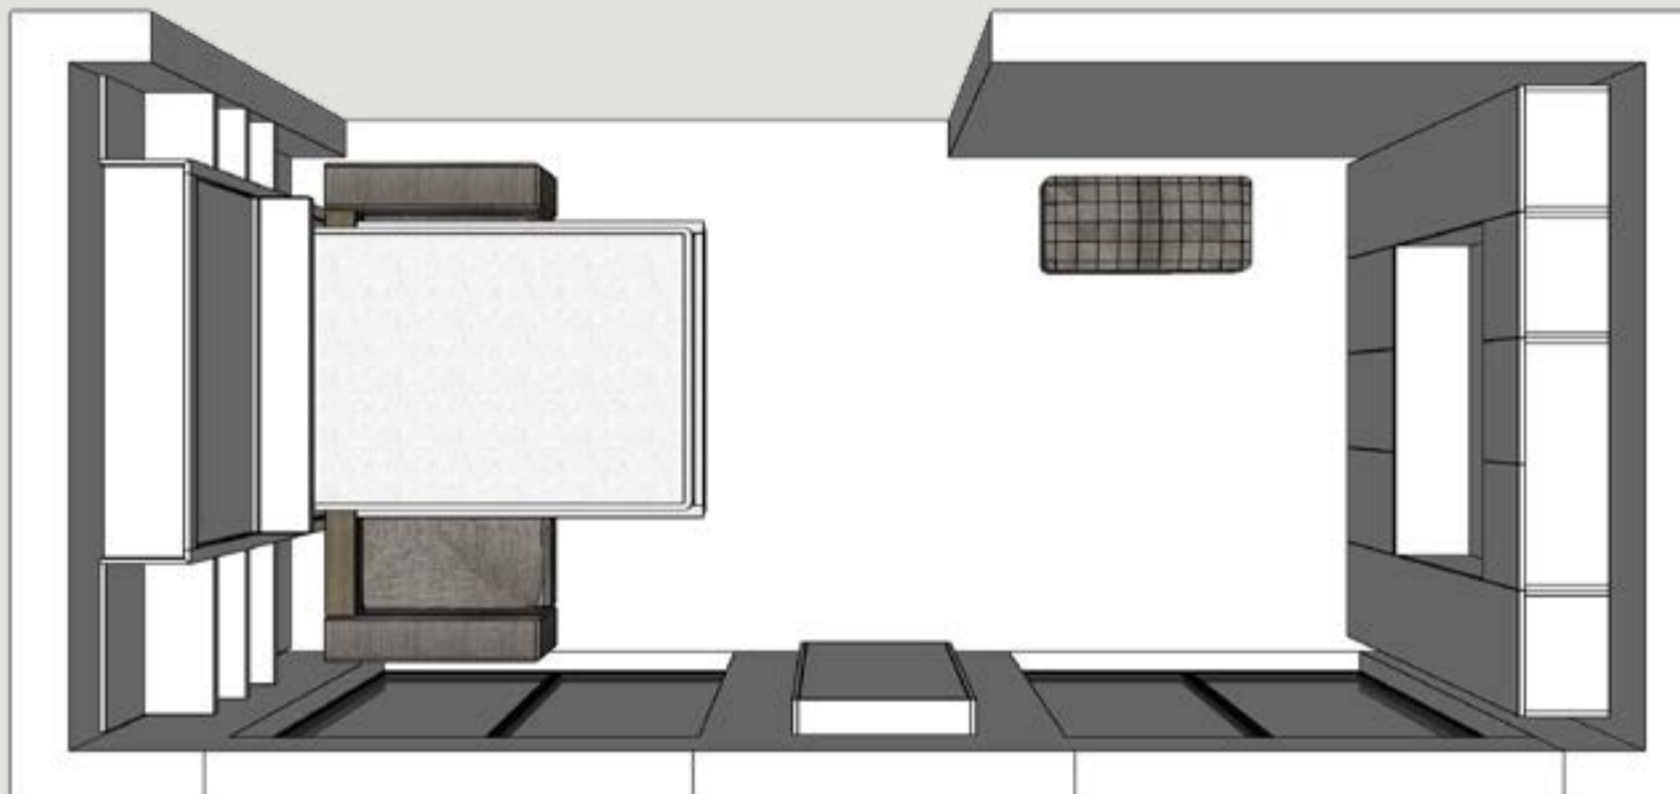

R.

H a u s

e w i n g

H

Furnished by

Resource Furniture

IDS West 2023

Hewing Haus ADU:
Scenario one - Tango Sofa wall bed, Shelving, Wally desk

Tango Sofa wall bed

Wally desk

Hewing Haus ADU:

Scenario one - Tango Sofa wall bed, Shelving, Wally desk

72cm Shelving

Finish: melamine white

Retail Price: \$1,525

Tango Sofa 270 wall bed

Tango Sofa is a vertically opening queen-sized wall bed with an integrated loveseat sofa. The shelf on the front of the bed stays parallel to the floor during use, allowing items to be left in place.

Wally is a wall mounted desk that reveals a workspace when needed, and folds away when it is not needed.

Finish: melamine white

Retail Price: \$3,945

Penelope Sofa is a vertically opening queen-sized wall bed with an integrated loveseat sofa. Simply remove the back cushions and lower the bed down over the sofa seat to transform the system from day to night.