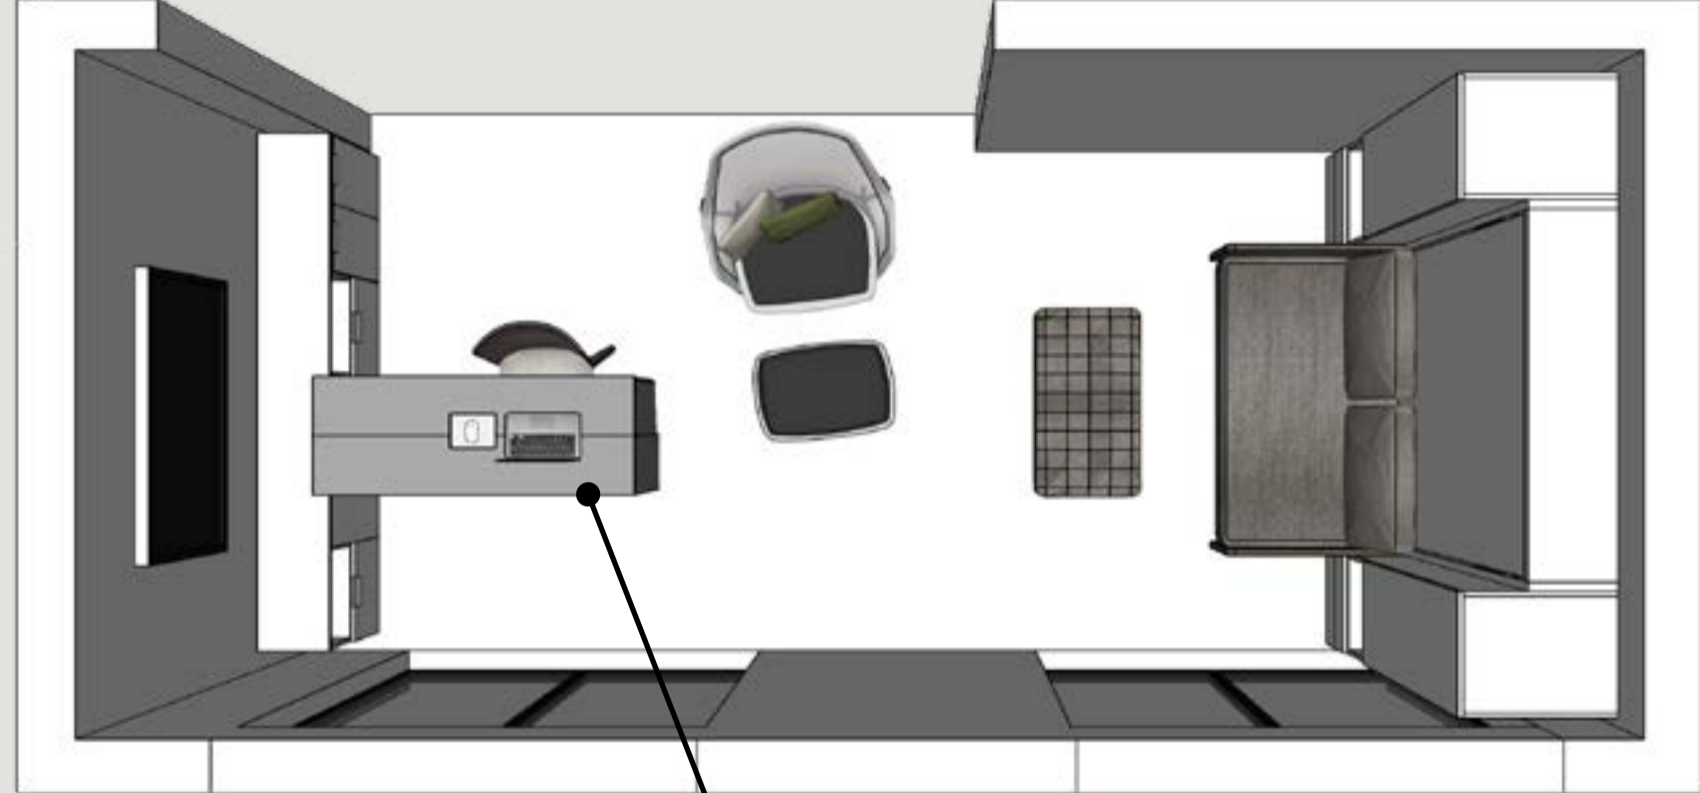

Tango Sofa is a vertically opening queen-sized wall bed with an integrated loveseat sofa. The shelf on the front of the bed stays parallel to the floor during use, allowing items to be left in place.

Wally is a wall mounted desk that reveals a workspace when needed, and folds away when it is not needed.

Hewing Haus ADU:
Scenario two - Penelope Sofa wall bed, Cabinets, Giro desk

Giro desk

Penelope Sofa wall bed

Hewing Haus ADU:

Scenario two - Penelope Sofa wall bed, Cabinets, Giro

72cm Cabinet

Finish: melamine white

Finish: melamine white

Retail Price: \$3,945

Penelope Sofa is a vertically opening queen-sized wall bed with an integrated loveseat sofa. Simply remove the back cushions and lower the bed down over the sofa seat to transform the system from day to night.

Giro pivots 90 degrees out from the wall and unfolds to reveal a generous tabletop capable of seating four.

Hewing Haus ADU:
Scenario three - LGM Table wall bed, Cabinet, Flex sofa

Flex sofa

LGM Table wall bed