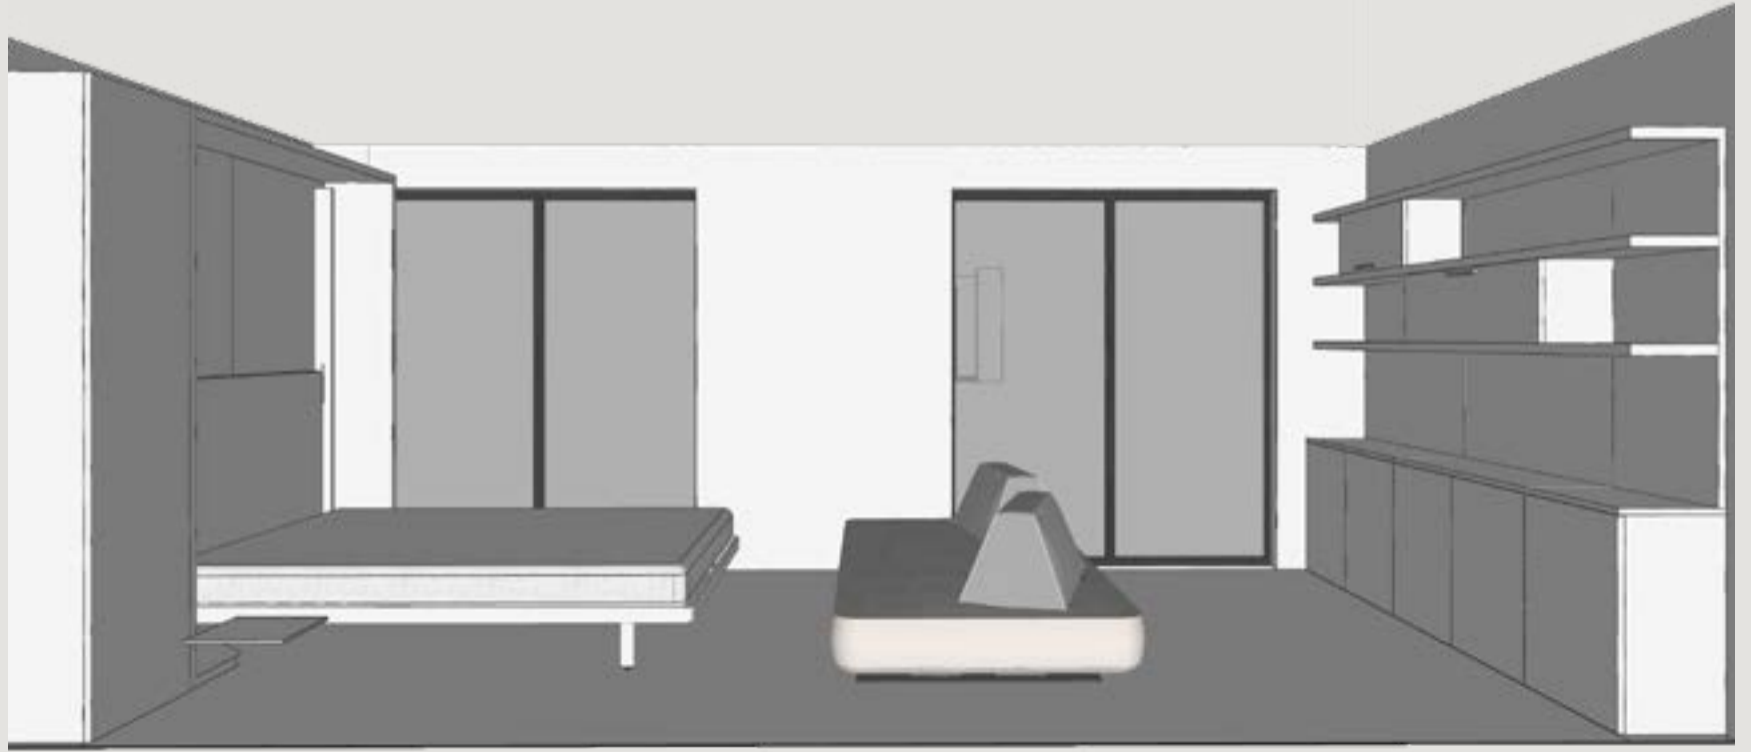

Tango Sofa is a vertically opening queen-sized wall bed with an integrated loveseat sofa. The shelf on the front of the bed stays parallel to the floor during use, allowing items to be left in place.

Wally is a wall mounted desk that reveals a workspace when needed, and folds away when it is not needed.

Finish: melamine white

Retail Price: \$3,945

Penelope Sofa is a vertically opening queen-sized wall bed with an integrated loveseat sofa. Simply remove the back cushions and lower the bed down over the sofa seat to transform the system from day to night.

Giro pivots 90 degrees out from the wall and unfolds to reveal a generous tabletop capable of seating four.

Hewing Haus ADU:
Scenario three - LGM Table wall bed, Cabinet, Flex sofa

Flex sofa

LGM Table wall bed

54cm Standard Cabinet

Finish: melamine white

Retail Price: \$1,315

Flex Sofa - 1 seat with 2 backrests

Finish: Category D fabric

Retail Price Starting: \$6,175

LGM Table is a vertically opening queen-sized wall bed with an integrated bookshelf and fold-down table. The rotating mechanism allows items to be left on the shelves even when the bed is open and in use.