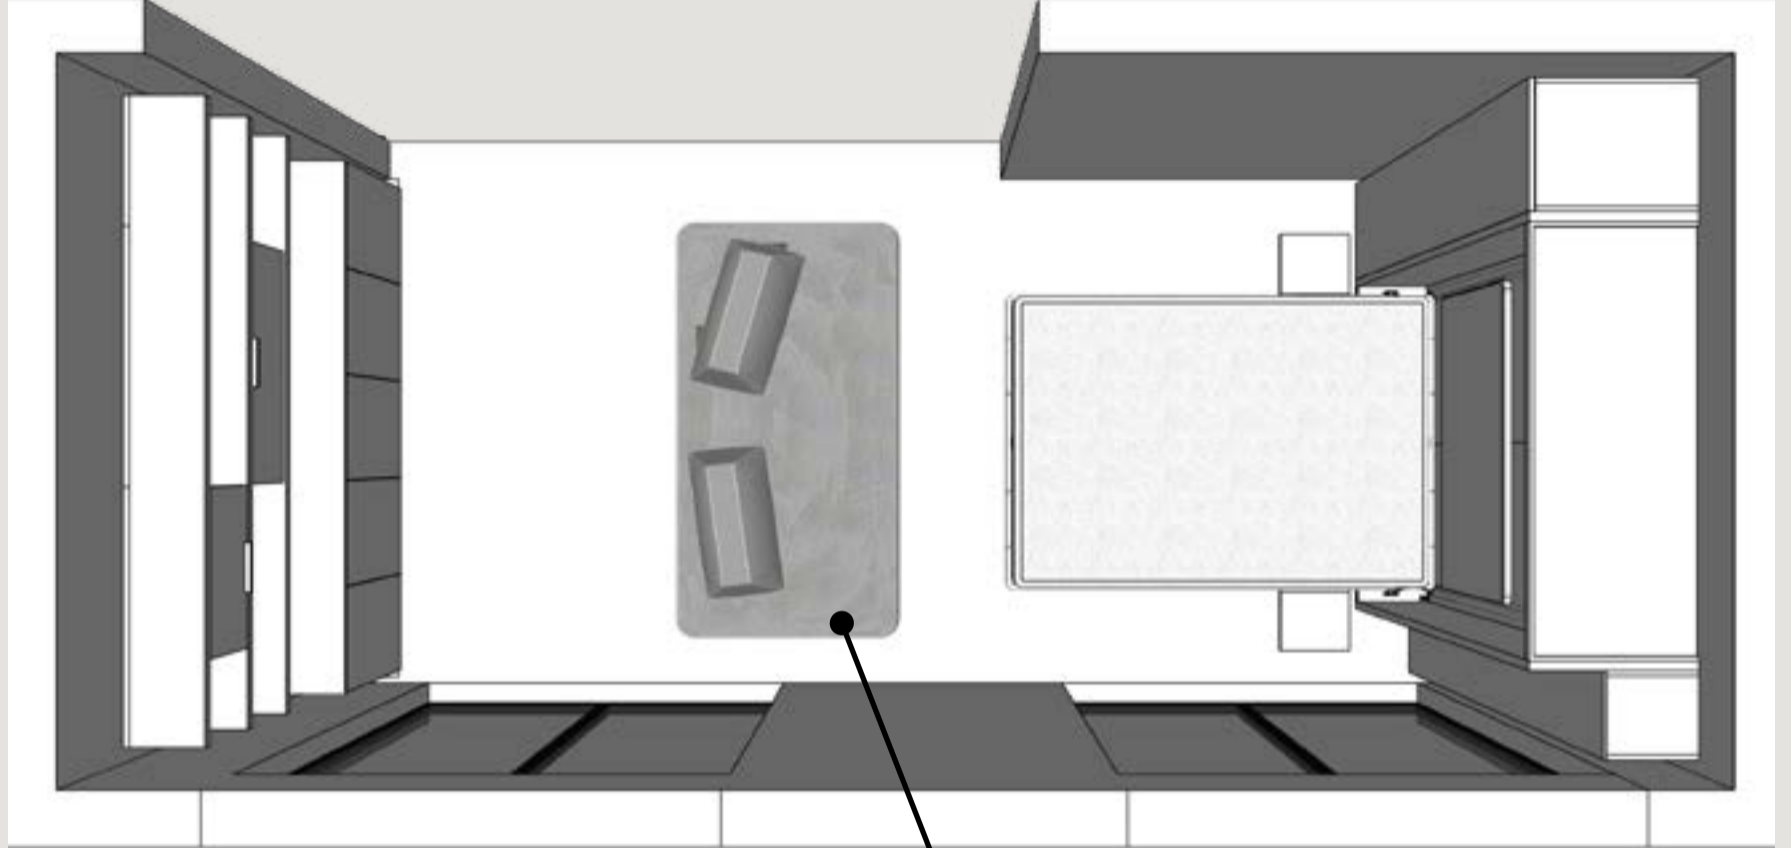

Tango Sofa is a vertically opening queen-sized wall bed with an integrated loveseat sofa. The shelf on the front of the bed stays parallel to the floor during use, allowing items to be left in place.

Wally is a wall mounted desk that reveals a workspace when needed, and folds away when it is not needed.

Finish: melamine white

Retail Price: \$3,945

Penelope Sofa is a vertically opening queen-sized wall bed with an integrated loveseat sofa. Simply remove the back cushions and lower the bed down over the sofa seat to transform the system from day to night.

Giro pivots 90 degrees out from the wall and unfolds to reveal a generous tabletop capable of seating four.

Hewing Haus ADU:
Scenario three - LGM Table wall bed, Cabinet, Flex sofa

Flex sofa

LGM Table wall bed

54cm Standard Cabinet

Finish: melamine white

Retail Price: \$1,315

Flex Sofa - 1 seat with 2 backrests

Finish: Category D fabric

Retail Price Starting: \$6,175

LGM Table is a vertically opening queen-sized wall bed with an integrated bookshelf and fold-down table. The rotating mechanism allows items to be left on the shelves even when the bed is open and in use.