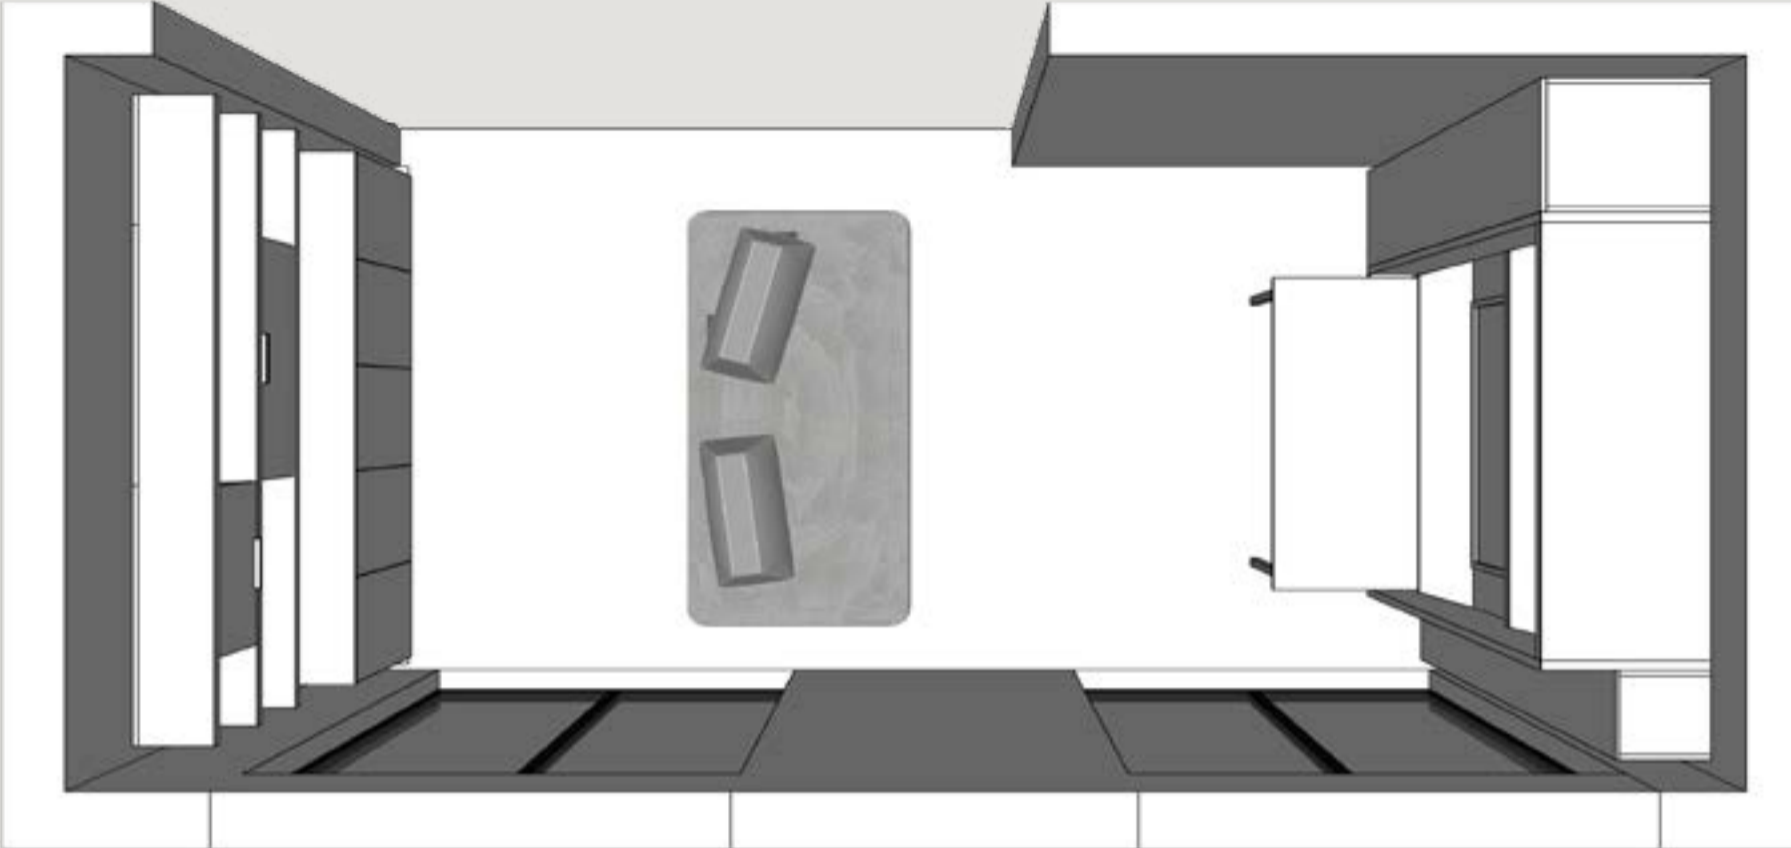

Tango Sofa is a vertically opening queen-sized wall bed with an integrated loveseat sofa. The shelf on the front of the bed stays parallel to the floor during use, allowing items to be left in place.

Wally is a wall mounted desk that reveals a workspace when needed, and folds away when it is not needed.

Finish: melamine white

Retail Price: \$3,945

Penelope Sofa is a vertically opening queen-sized wall bed with an integrated loveseat sofa. Simply remove the back cushions and lower the bed down over the sofa seat to transform the system from day to night.

Giro pivots 90 degrees out from the wall and unfolds to reveal a generous tabletop capable of seating four.

Hewing Haus ADU:
Scenario three - LGM Table wall bed, Cabinet, Flex sofa

Flex sofa

LGM Table wall bed

54cm Standard Cabinet

Finish: melamine white

Retail Price: \$1,315

Flex Sofa - 1 seat with 2 backrests

Finish: Category D fabric

Retail Price Starting: \$6,175

LGM Table is a vertically opening queen-sized wall bed with an integrated bookshelf and fold-down table. The rotating mechanism allows items to be left on the shelves even when the bed is open and in use.