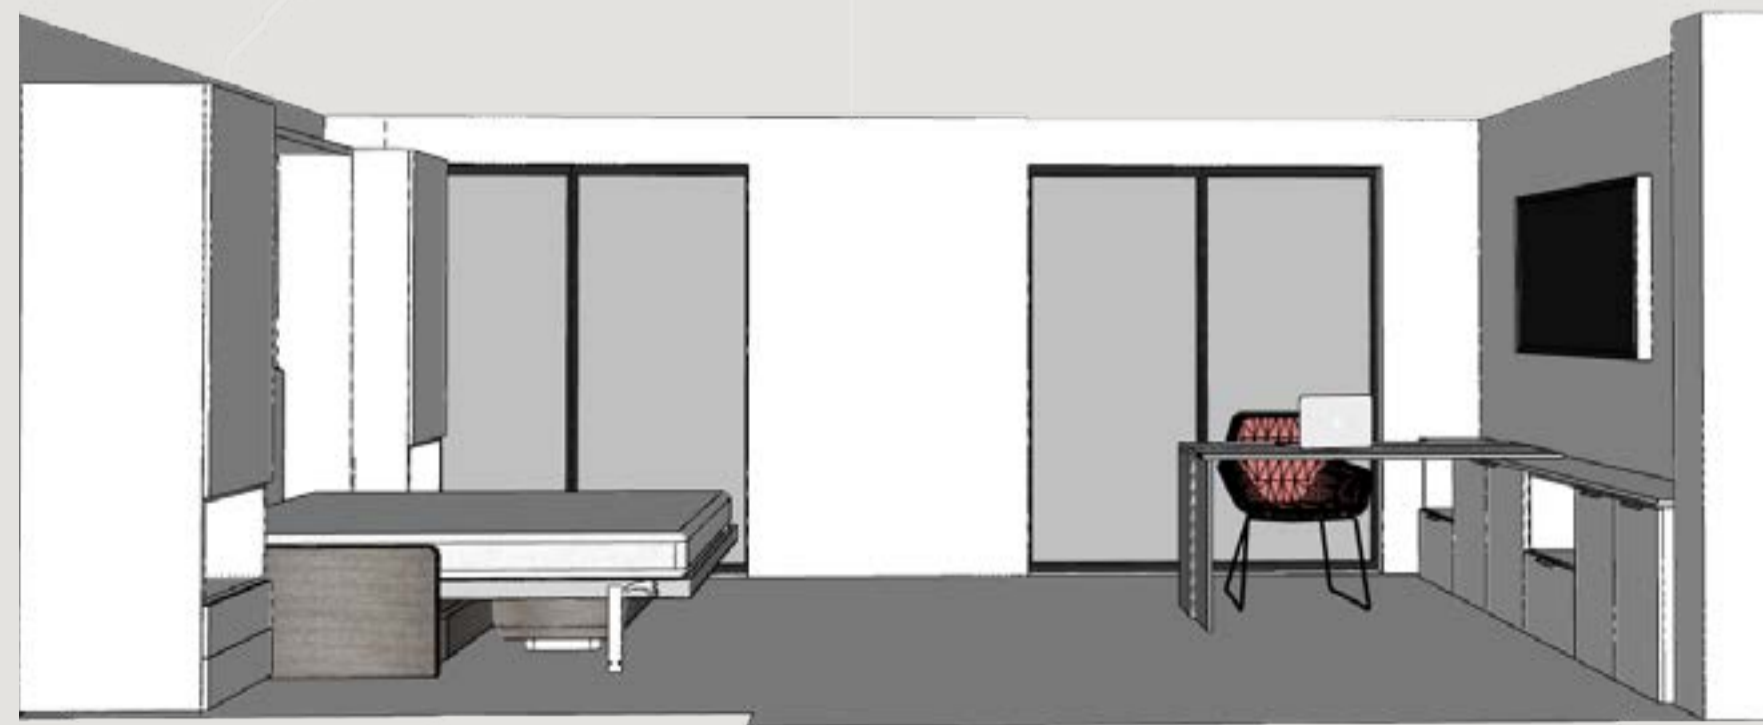

Tango Sofa is a vertically opening queen-sized wall bed with an integrated loveseat sofa. The shelf on the front of the bed stays parallel to the floor during use, allowing items to be left in place.

Wally is a wall mounted desk that reveals a workspace when needed, and folds away when it is not needed.

Hewing Haus ADU:
Scenario two - Penelope Sofa wall bed, Cabinets, Giro desk

Giro desk

Penelope Sofa wall bed

Hewing Haus ADU:

Scenario two - Penelope Sofa wall bed, Cabinets, Giro

72cm Cabinet

Finish: melamine white

Finish: melamine white

Retail Price: \$3,945

Penelope Sofa is a vertically opening queen-sized wall bed with an integrated loveseat sofa. Simply remove the back cushions and lower the bed down over the sofa seat to transform the system from day to night.

Giro pivots 90 degrees out from the wall and unfolds to reveal a generous tabletop capable of seating four.

Hewing Haus ADU:
Scenario three - LGM Table wall bed, Cabinet, Flex sofa

Flex sofa

LGM Table wall bed