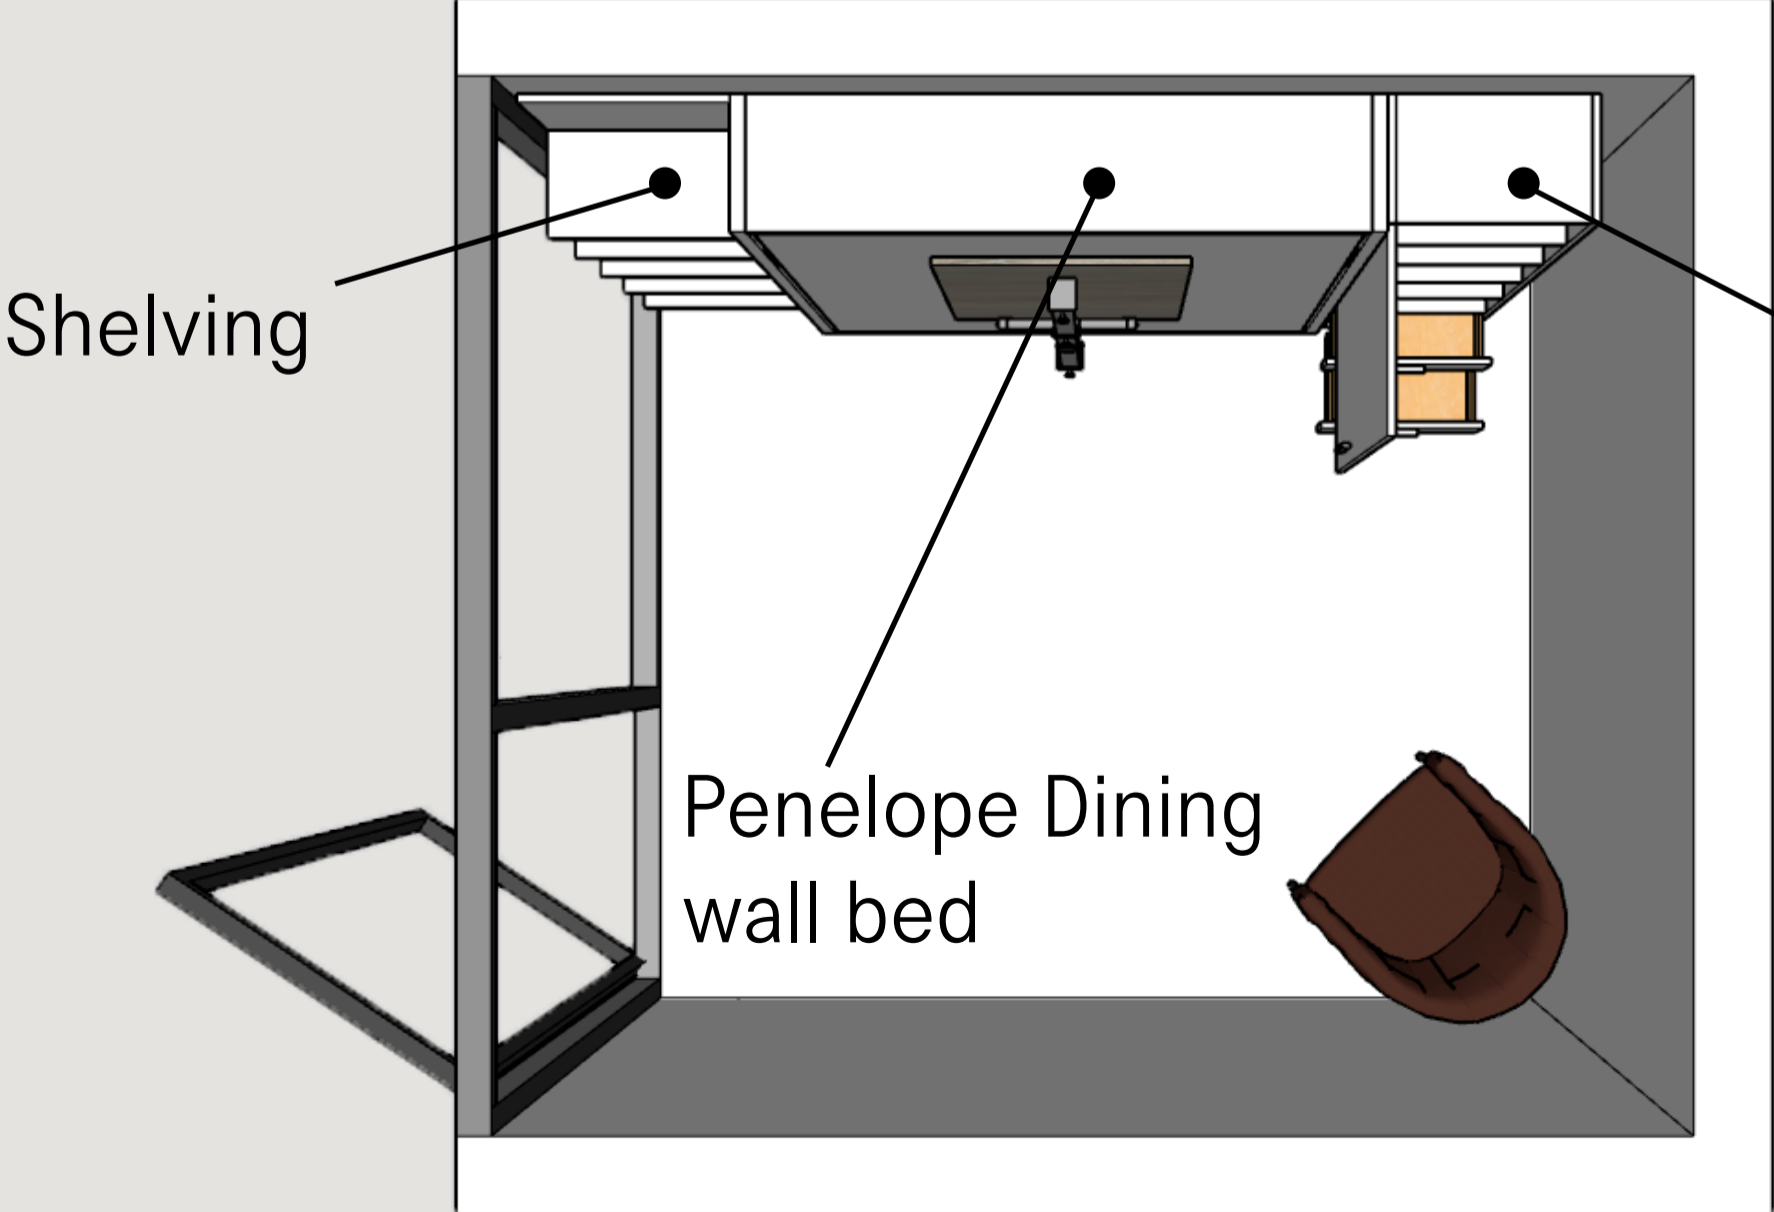

R.

A u x B o x

Furnished by

Resource Furniture

IDS West 2023

AuxBox ADU 106:
Shelving, Penelope Dining wall bed, Cabinet

AuxBox ADU 106:

Shelving, Penelope Dining wall bed, Cabinet

54cm Shelving

Finish: melamine white

Retail Price: \$1,525

Penelope Dining wall bed

Finish: melamine white with oak sabbia table

Retail Price: \$11,165

54cm Cabinet

Finish: melamine white

Retail Price: \$1,720

Penelope Dining is a vertically opening queen-sized wall bed with an integrated four-person dining table.

When the bed is open the table remains parallel to the floor allowing items on the table top to remain in place. When not in use, the table can be secured to the front panel to liberate floor space.