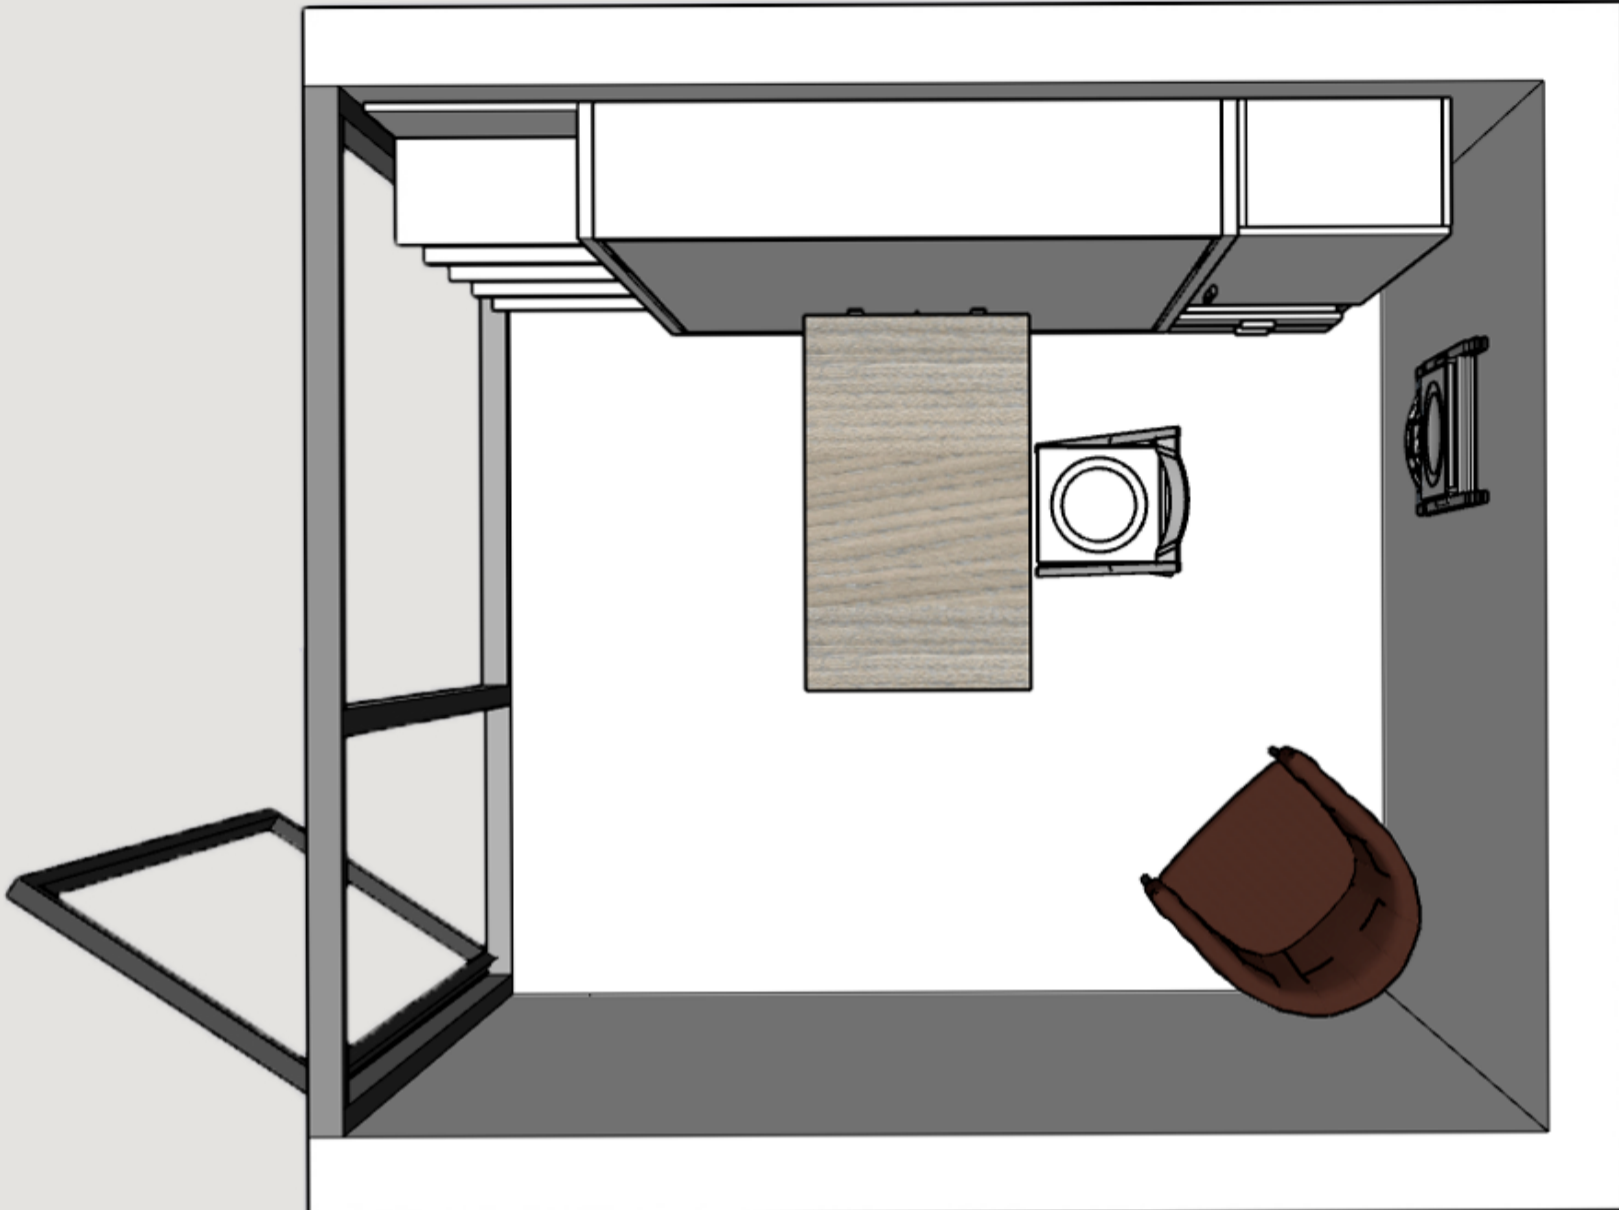

R.

A u x B o x

Furnished by

Resource Furniture

IDS West 2023

AuxBox ADU 106:
Shelving, Penelope Dining wall bed, Cabinet

AuxBox ADU 106:

Shelving, Penelope Dining wall bed, Cabinet

54cm Shelving

Finish: melamine white

Retail Price: \$1,525

Penelope Dining wall bed

Finish: melamine white with oak sabbia table

Retail Price: \$11,165

54cm Cabinet

Finish: melamine white

Retail Price: \$1,720

Penelope Dining is a vertically opening queen-sized wall bed with an integrated four-person dining table.

When the bed is open the table remains parallel to the floor allowing items on the table top to remain in place. When not in use, the table can be secured to the front panel to liberate floor space.