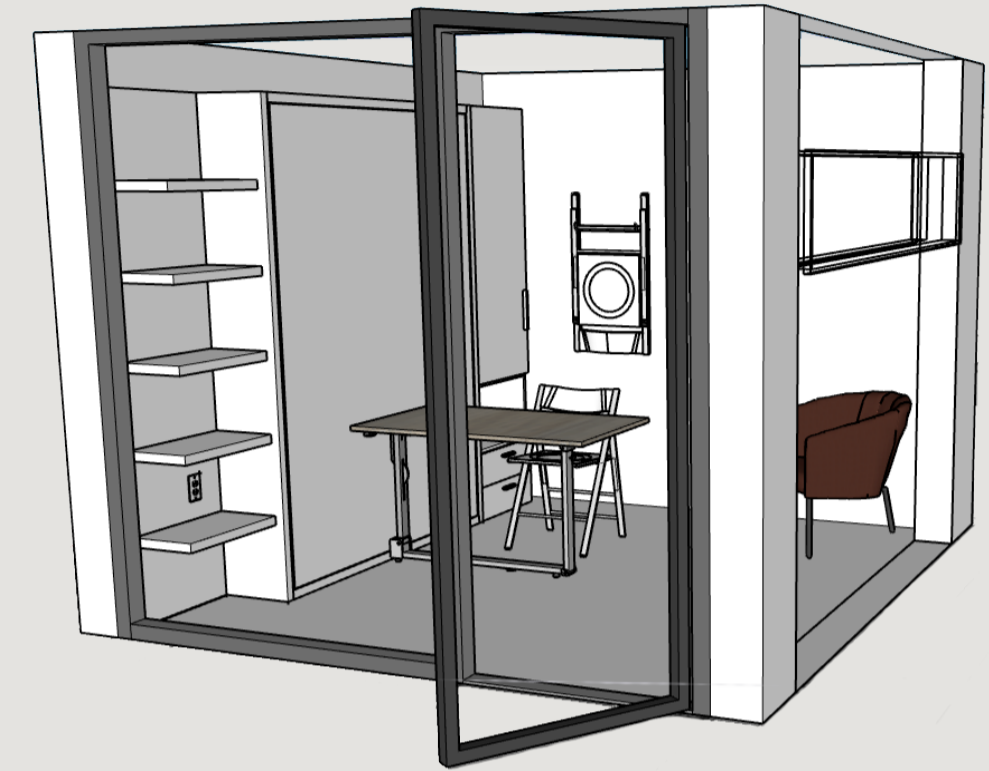

R.

A u x B o x

Furnished by

Resource Furniture

IDS West 2023

AuxBox ADU 106:
Shelving, Penelope Dining wall bed, Cabinet

AuxBox ADU 106:

Shelving, Penelope Dining wall bed, Cabinet

54cm Shelving

Finish: melamine white

Retail Price: \$1,525

Penelope Dining wall bed

Finish: melamine white with oak sabbia table

Retail Price: \$11,165

54cm Cabinet

Finish: melamine white

Retail Price: \$1,720

Penelope Dining is a vertically opening queen-sized wall bed with an integrated four-person dining table.

When the bed is open the table remains parallel to the floor allowing items on the table top to remain in place. When not in use, the table can be secured to the front panel to liberate floor space.