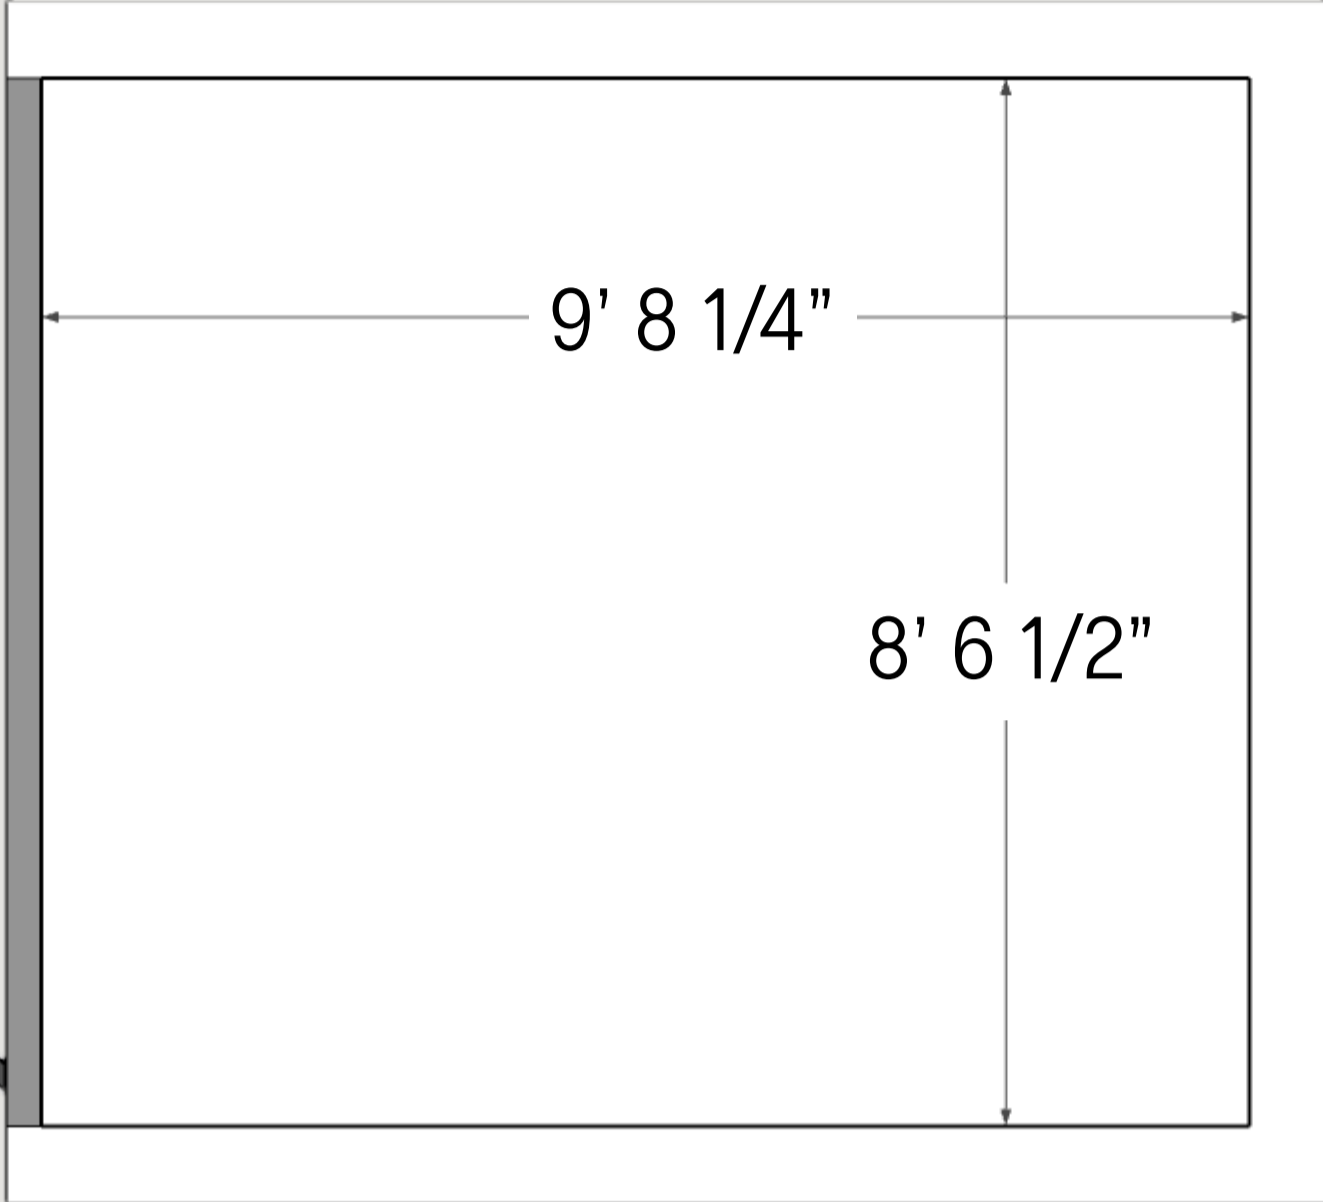

R.

A u x B o x

Furnished by

Resource Furniture

IDS West 2023

AuxBox ADU 106:
Shelving, Penelope Dining wall bed, Cabinet

AuxBox ADU 106:

Shelving, Penelope Dining wall bed, Cabinet

54cm Shelving

Finish: melamine white

Retail Price: \$1,525

Penelope Dining wall bed

Finish: melamine white with oak sabbia table

Retail Price: \$11,165

54cm Cabinet

Finish: melamine white

Retail Price: \$1,720

Penelope Dining is a vertically opening queen-sized wall bed with an integrated four-person dining table.

When the bed is open the table remains parallel to the floor allowing items on the table top to remain in place. When not in use, the table can be secured to the front panel to liberate floor space.