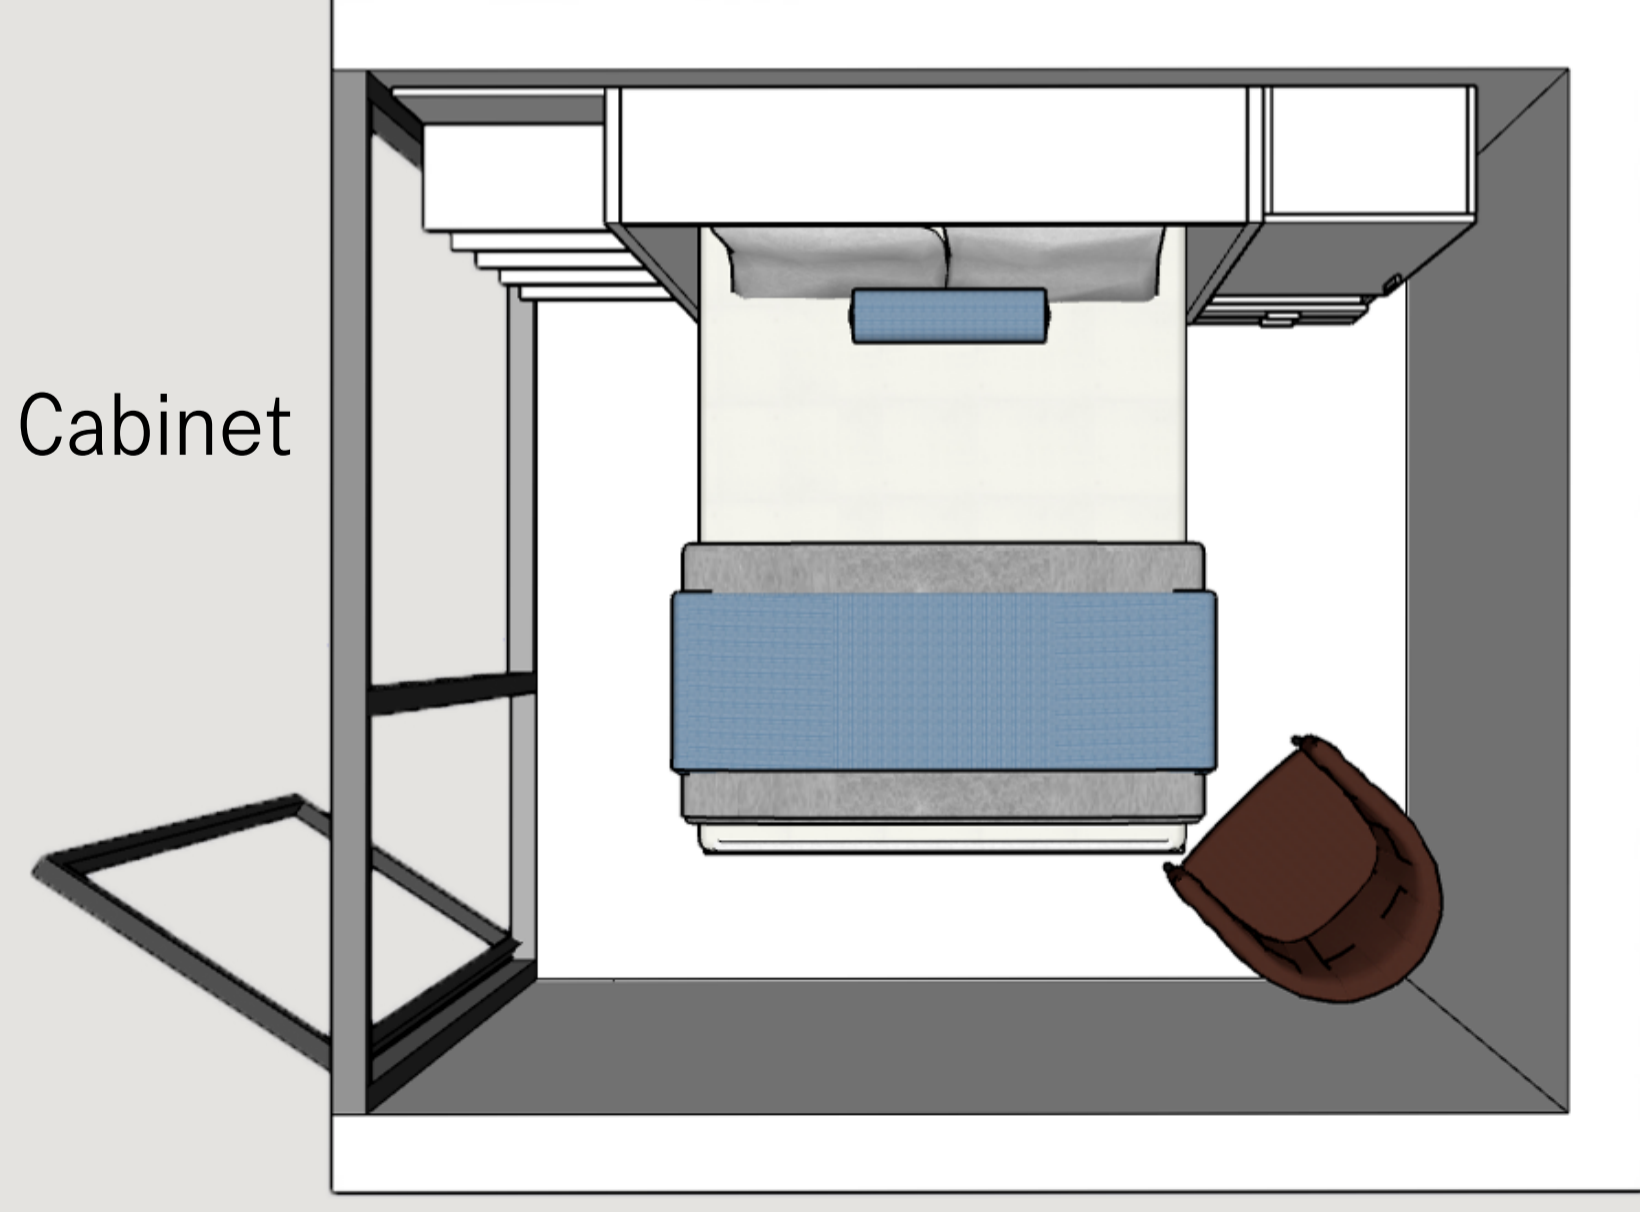

R.

A u x B o x

Furnished by

Resource Furniture

IDS West 2023

AuxBox ADU 106:
Shelving, Penelope Dining wall bed, Cabinet

AuxBox ADU 106:

Shelving, Penelope Dining wall bed, Cabinet

54cm Shelving

Finish: melamine white

Retail Price: \$1,525

Penelope Dining wall bed

Finish: melamine white with oak sabbia table

Retail Price: \$11,165

54cm Cabinet

Finish: melamine white

Retail Price: \$1,720

Penelope Dining is a vertically opening queen-sized wall bed with an integrated four-person dining table.

When the bed is open the table remains parallel to the floor allowing items on the table top to remain in place. When not in use, the table can be secured to the front panel to liberate floor space.