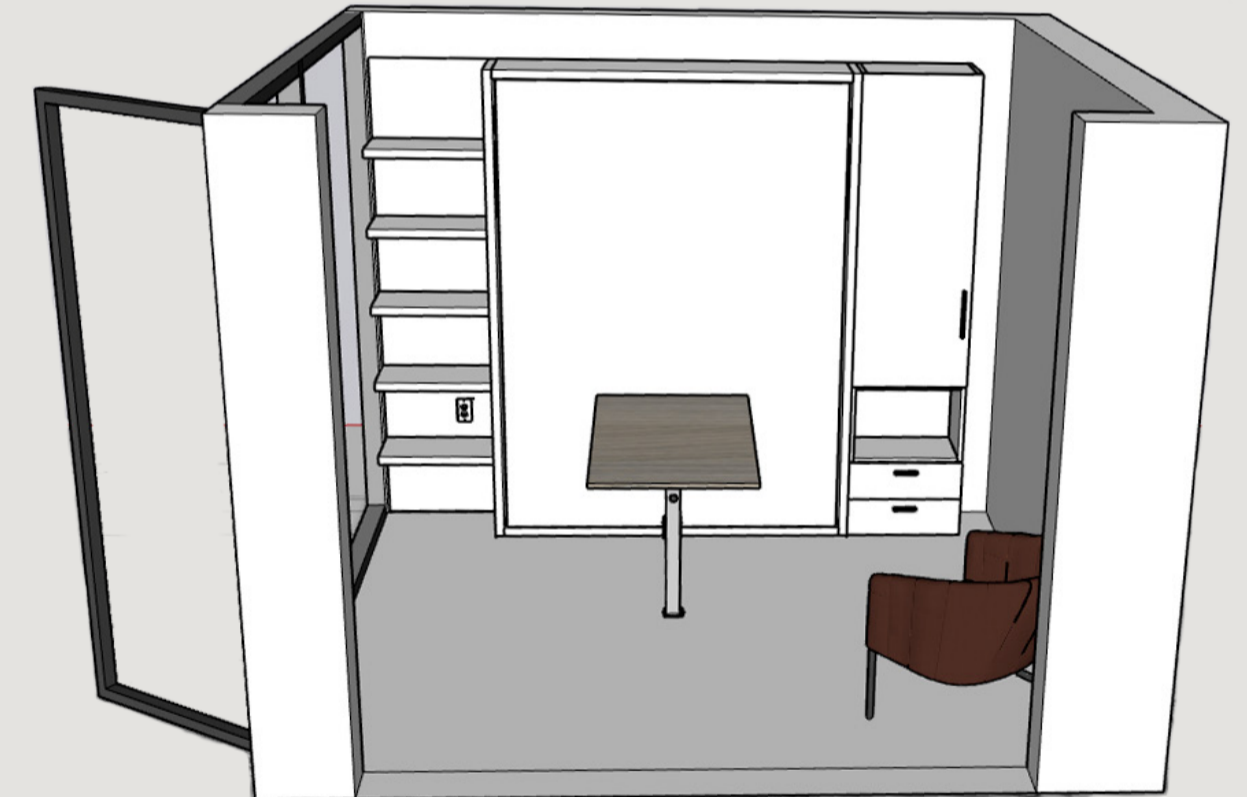

R.

A u x B o x

Furnished by

Resource Furniture

IDS West 2023

AuxBox ADU 106:
Shelving, Penelope Dining wall bed, Cabinet

AuxBox ADU 106:

Shelving, Penelope Dining wall bed, Cabinet

54cm Shelving

Finish: melamine white

Retail Price: \$1,525

Penelope Dining wall bed

Finish: melamine white with oak sabbia table

Retail Price: \$11,165

54cm Cabinet

Finish: melamine white

Retail Price: \$1,720

Penelope Dining is a vertically opening queen-sized wall bed with an integrated four-person dining table.

When the bed is open the table remains parallel to the floor allowing items on the table top to remain in place. When not in use, the table can be secured to the front panel to liberate floor space.