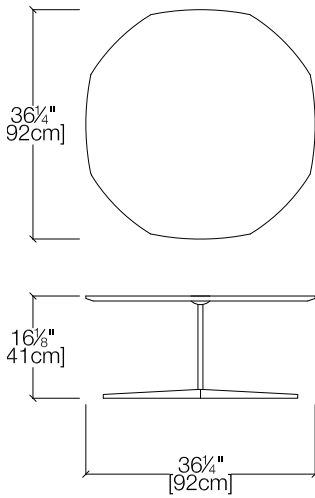

## SPECS

Octagonal 160x80

Hexagonal Side Table

Hexagonal Nesting Side Table

Octagonal 92x92