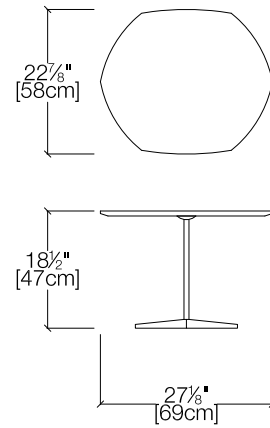

## SPECS

Octagonal 160x80

Hexagonal Side Table

Hexagonal Nesting Side Table

Octagonal 92x92