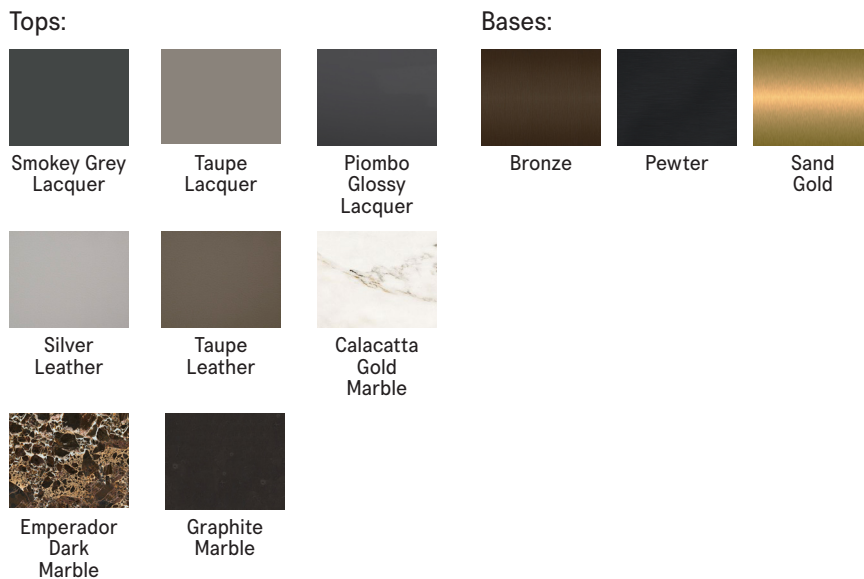

Flare Table Collection

Coffee, Side, and End Tables

Flare Table Collection

Toronto
Vancouver
San Francisco
Seattle
Calgary
Los Angeles
New York City

SPECS

FINISHES

RESOURCE