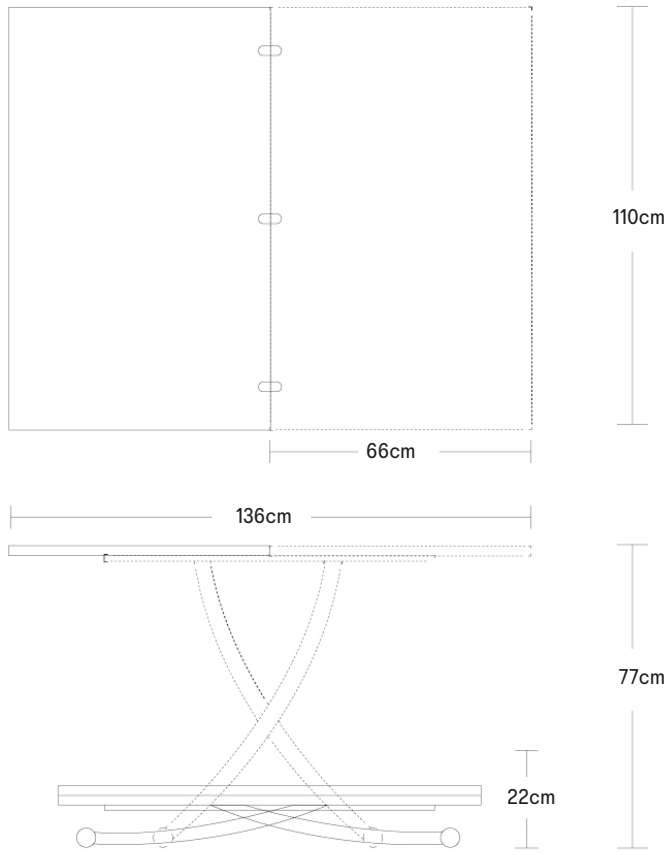

Fenice

Height-Adjustable Coffee Table

Fenice

SPECS

TOP FINISHES

Top available in a variety of melamine, mortar look, ceramic, glass and frosted glass finishes.

BASE FINISHES