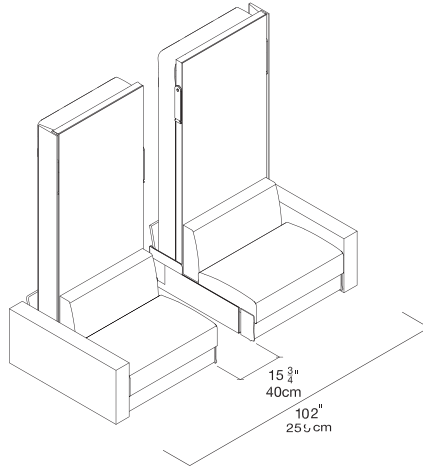

Ella & Louis

Split Queen/ Twin Sofa Wall Beds

Resource

Ella & Louis

SPECS

FINISHES / OPTIONS

Components available in a wide variety of VOC-free matte lacquers and melamine finishes. Three exclusive mattress options. Mattress dimensions are 33 1/2" x 77 1/2" x 7" | 85 x 197 x 18 cm. Bed base locking device used to tether twin beds together when open.