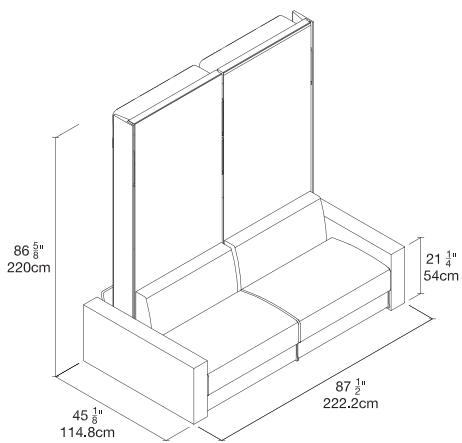

Ella & Louis

Split Queen/ Twin Sofa Wall Beds

Resource

Ella & Louis

SPECS

FINISHES / OPTIONS

Components available in a wide variety of VOC-free matte lacquers and melamine finishes. Three exclusive mattress options. Mattress dimensions are 33 1/2" x 77 1/2" x 7" | 85 x 197 x 18 cm. Bed base locking device used to tether twin beds together when open.