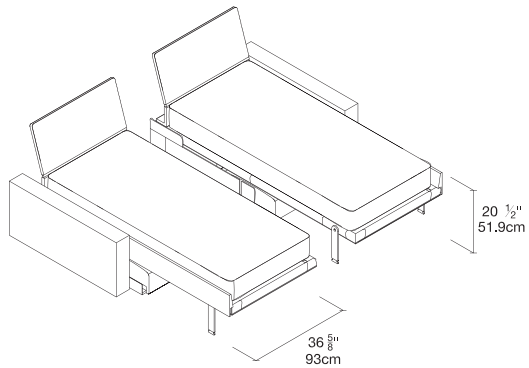

Ella & Louis

Split Queen/ Twin Sofa Wall Beds

Resource

Ella & Louis

SPECS

FINISHES / OPTIONS

Components available in a wide variety of VOC-free matte lacquers and melamine finishes. Three exclusive mattress options. Mattress dimensions are 33 1/2" x 77 1/2" x 7" | 85 x 197 x 18 cm. Bed base locking device used to tether twin beds together when open.