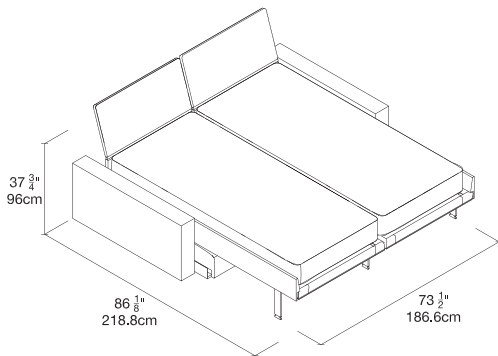

Ella & Louis

Split Queen/ Twin Sofa Wall Beds

Resource

Ella & Louis

SPECS

FINISHES / OPTIONS

Components available in a wide variety of VOC-free matte lacquers and melamine finishes. Three exclusive mattress options. Mattress dimensions are 33 1/2" x 77 1/2" x 7" | 85 x 197 x 18 cm. Bed base locking device used to tether twin beds together when open.