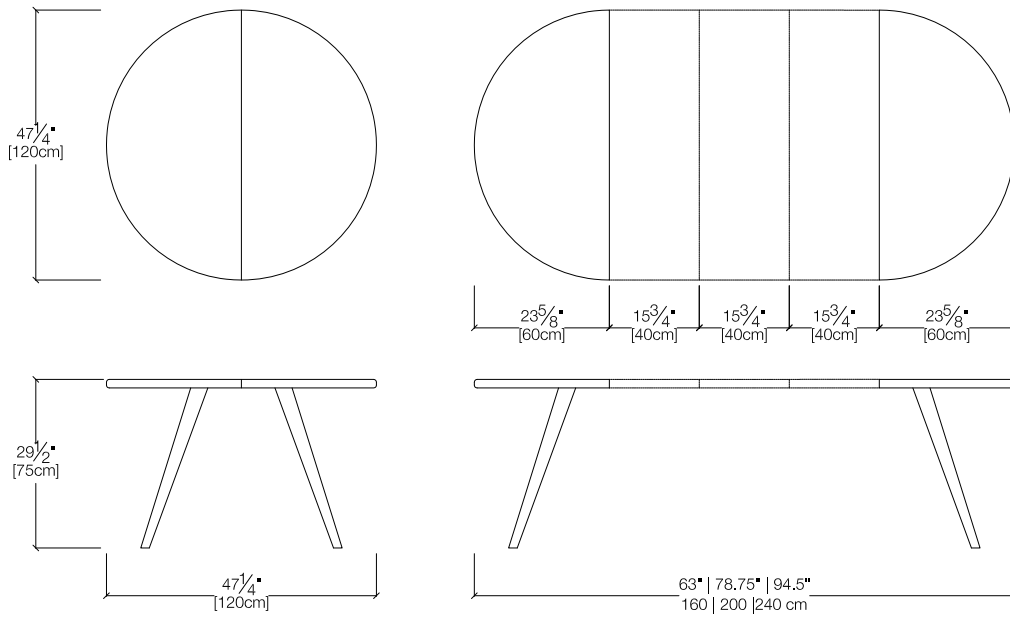

Elegance

Extendable Circular Table

Elegance

Toronto
Vancouver
San Francisco
Seattle
Calgary
Los Angeles
New York City

SPECS

FINISHES

Choice of 1, 2 or 3 extension leaves.

resource