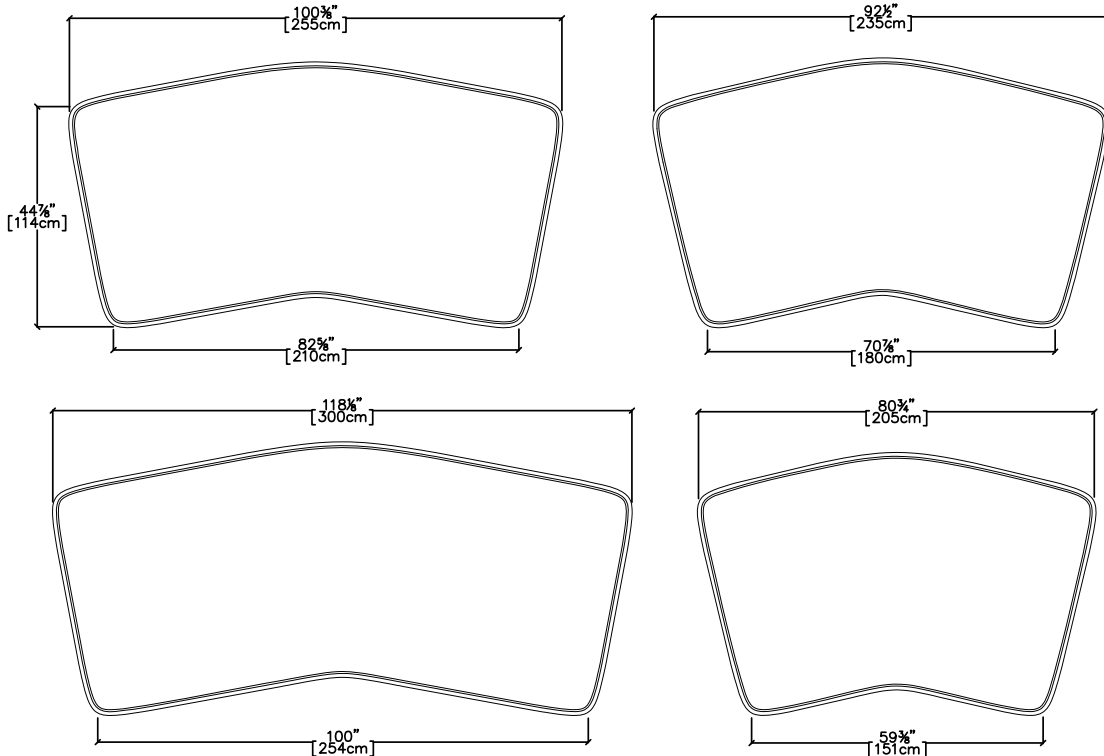

Los Angeles

New York City

SPECS

Sofa

Bend Shape Sofa

Curve Sofa

Calgary
Vancouver
Mexico City

Los Angeles
Seattle
Toronto

New York City
Washington, D.C.
San Francisco

SPECS

Chaise Longue

Corner Sofa

Moveable Backrest

Bend Shape Moveable Backrest

Sofa Profile View

RESOURCE