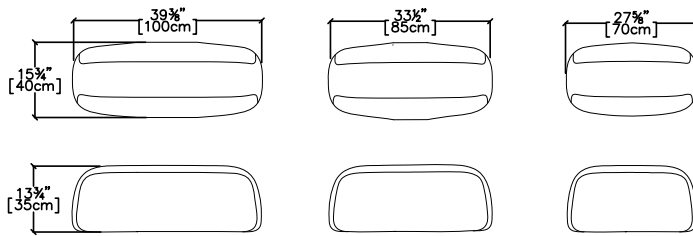

New York City
Washington, D.C.
San Francisco

SPECS

Chaise Longue

Corner Sofa

Moveable Backrest

Bend Shape Moveable Backrest

Sofa Profile View

RESOURCE