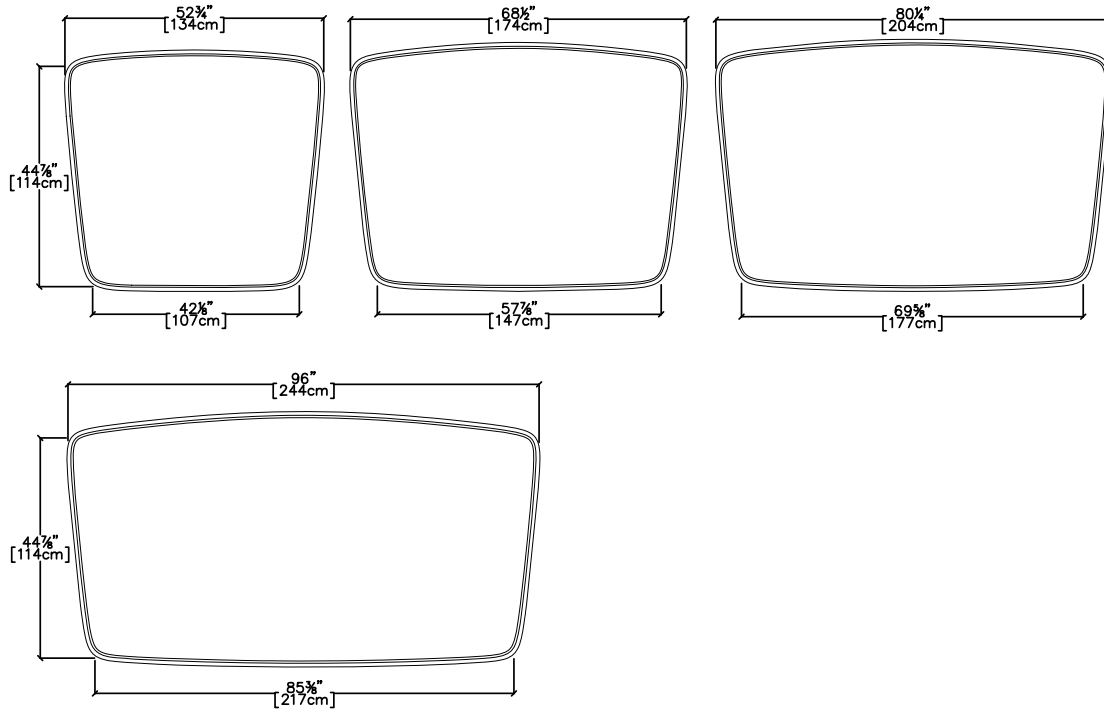

Curve Sofa

Modular Sofa

Curve Sofa

Toronto

Vancouver

San Francisco

Seattle

Calgary

Los Angeles

New York City

SPECS

Sofa

Bend Shape Sofa

Curve Sofa

Calgary
Vancouver
Mexico City

Los Angeles
Seattle
Toronto

New York City
Washington, D.C.
San Francisco

SPECS

Chaise Longue

Corner Sofa

Moveable Backrest

Bend Shape Moveable Backrest

Sofa Profile View

RESOURCE