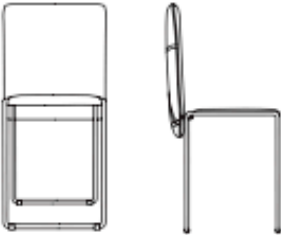

Cubix

Transformable Ottoman

Cubix

SPECS

57 x 57 x 53cm

2 small chairs

32 x 46 x 82cm

2 large chairs

42.5 x 51 x 83cm

FINISHES

Available in a range of eco-leather, velvet, and bouclé.
For samples please contact your local showroom.

Toronto

Vancouver

San Francisco

Seattle

Calgary