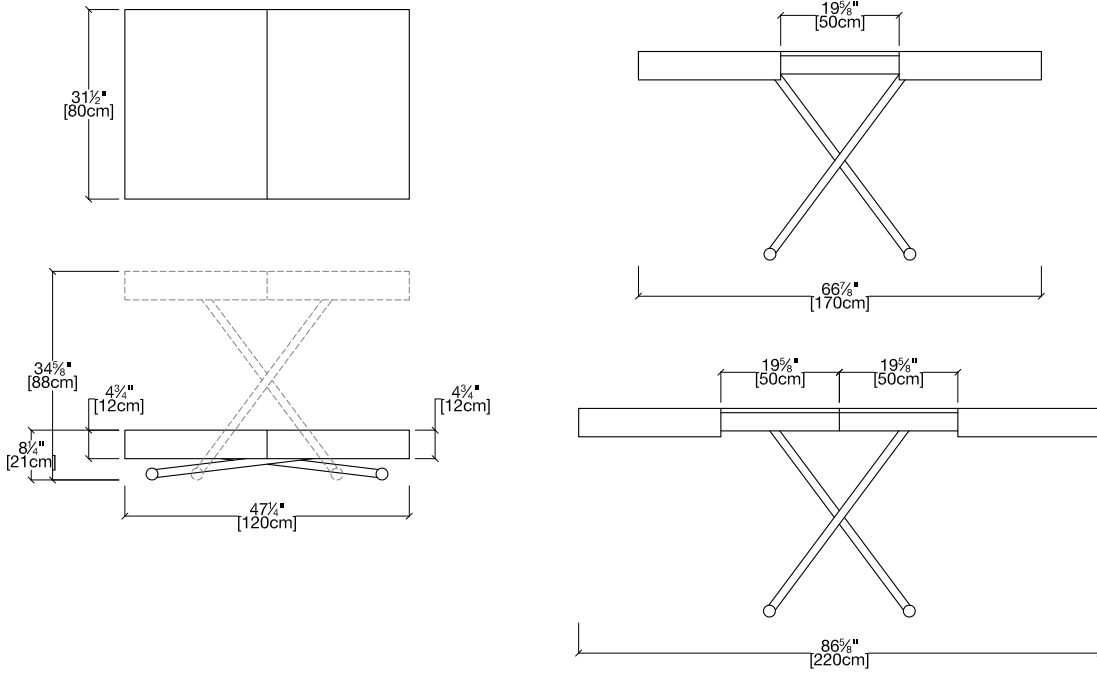

Cristallo

Transforming Coffee-to-Dining Table

Cristallo

SPECS

TOP FINISHES

Top available in a variety of melamine, mortar look, solid wood, open-pore and closed-pore lacquers, and stained wood veneer finishes.