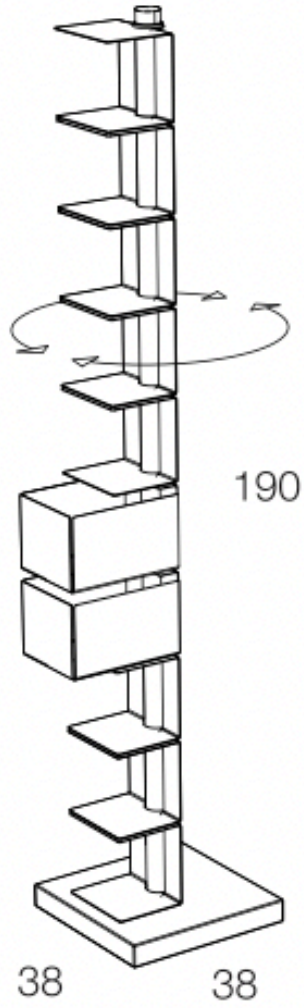

Cleopatra

Bookshelf

Resource

Cleopatra

SPECS

FINISHES

White matte lacquer structure with mirrored base.