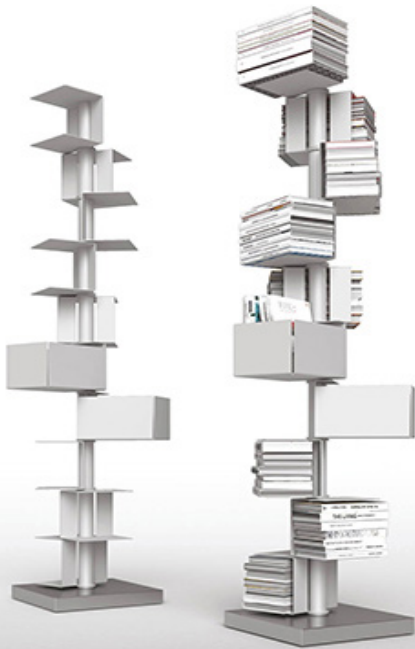

Cleopatra

Bookshelf

Resource

Cleopatra

SPECS

FINISHES

White matte lacquer structure with mirrored base.