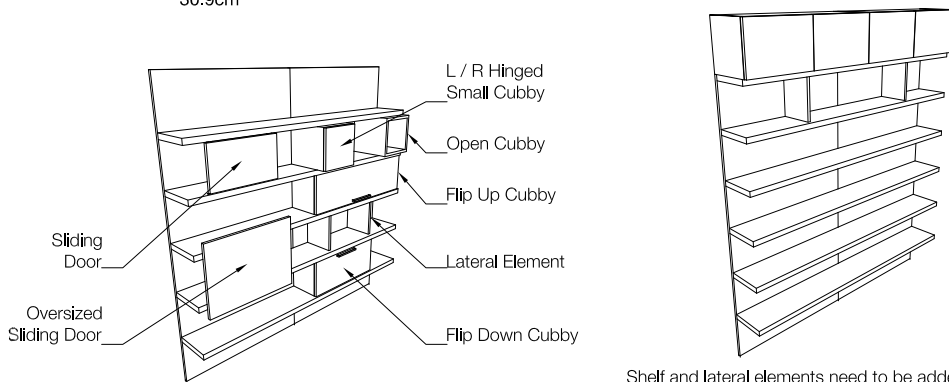

Calgary

Los Angeles

New York City

SPECS

OPTIONS

Components available in a wide variety of VOC-free matte lacquers, melamine finishes and wood veneer finishes.

RESOURCE

Boiserie Shelving

Toronto
Vancouver
San Francisco
Seattle
Calgary
Los Angeles
New York City

SPECS

Shelf and lateral elements need to be added to top of Boiserie when using upper cabinets.

OPTIONS

Components available in a wide variety of VOC-free matte lacquers, melamine finishes and wood veneer finishes.