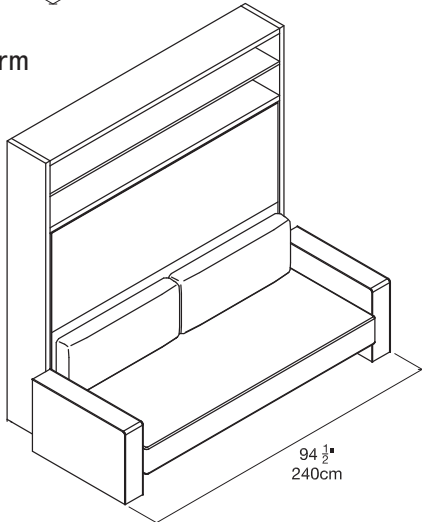

Circe Sofa

Horizontal Wall Bed with Sofa

Resource

Circe Sofa

SPECS

Thin Arm

Wide Arm

Circe Sofa

Circe Board

ALSO AVAILABLE

FINISHES / OPTIONS

Available in custom height between $65\frac{7}{8}"$ and $86\frac{5}{8}"$. Components available in a wide variety of VOC-free matte lacquers and melamine finishes. Three exclusive mattress options. Mattress with no headboard $59" \times 78\frac{3}{4}" \times 7"$ | $150 \times 200 \times 18$ cm. Mattress with headboard $59" \times 74\frac{7}{8}" \times 7"$ | $150 \times 190 \times 18$ cm. Interior LED lighting available. Flip-up headboard.