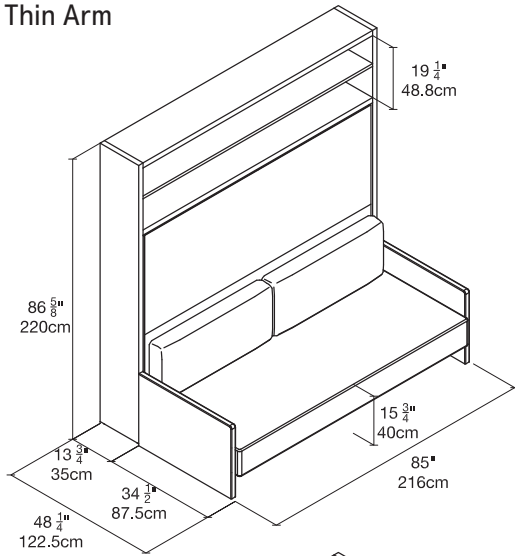

Circe Sofa

Horizontal Wall Bed with Sofa

Resource

Circe Sofa

SPECS

Thin Arm

Wide Arm

Circe Sofa

Circe Board

ALSO AVAILABLE

FINISHES / OPTIONS

Available in custom height between $65\frac{7}{8}"$ and $86\frac{5}{8}"$. Components available in a wide variety of VOC-free matte lacquers and melamine finishes. Three exclusive mattress options. Mattress with no headboard $59" \times 78\frac{3}{4}" \times 7"$ | $150 \times 200 \times 18$ cm. Mattress with headboard $59" \times 74\frac{7}{8}" \times 7"$ | $150 \times 190 \times 18$ cm. Interior LED lighting available. Flip-up headboard.