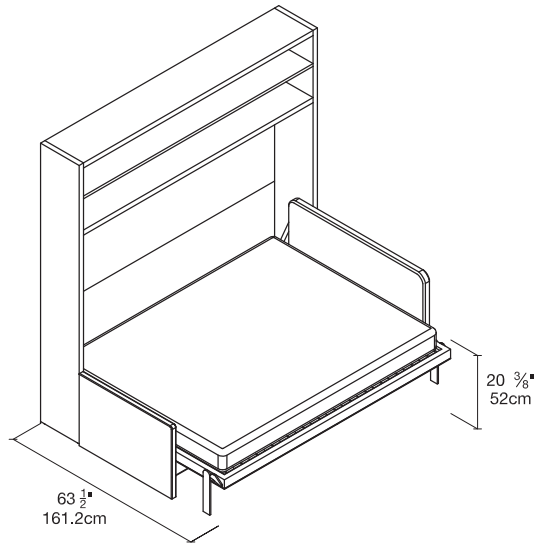

Circe Sofa

Horizontal Wall Bed with Sofa

Resource

Circe Sofa

SPECS

Thin Arm

Wide Arm

Circe Sofa

Circe Board

ALSO AVAILABLE

FINISHES / OPTIONS

Available in custom height between $65\frac{7}{8}"$ and $86\frac{5}{8}"$. Components available in a wide variety of VOC-free matte lacquers and melamine finishes. Three exclusive mattress options. Mattress with no headboard $59" \times 78\frac{3}{4}" \times 7"$ | $150 \times 200 \times 18$ cm. Mattress with headboard $59" \times 74\frac{7}{8}" \times 7"$ | $150 \times 190 \times 18$ cm. Interior LED lighting available. Flip-up headboard.