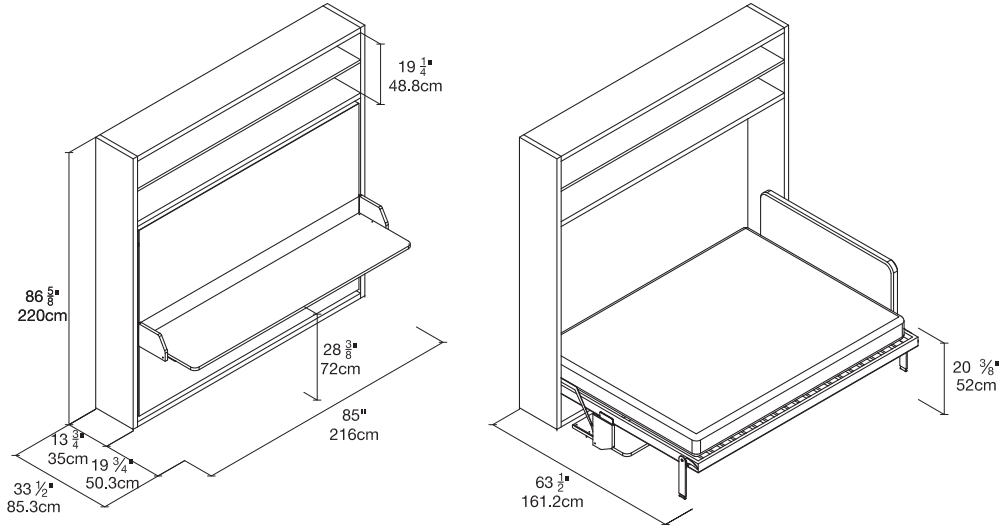

Circe Board

Horizontal Wall Bed with Desk

Circe Board

SPECS

ALSO AVAILABLE

Circe

Circe Sofa

FINISHES / OPTIONS

Available in custom height between $65 \frac{7}{8}"$ and $86 \frac{5}{8}"$. Components available in a wide variety of VOC-free matte lacquers and melamine finishes. Three exclusive mattress options. Mattress with no headboard $59" \times 78 \frac{3}{4}" \times 7"$ | $150 \times 200 \times 18$ cm. Mattress with headboard $59" \times 74 \frac{7}{8}" \times 7"$ | $150 \times 190 \times 18$ cm. Interior LED lighting available. Flip-up headboard.