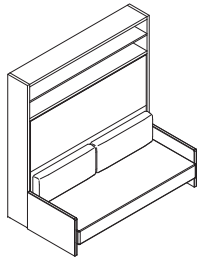

Circe Board

Horizontal Wall Bed with Desk

Circe Board

SPECS

ALSO AVAILABLE

Circe

Circe Sofa

FINISHES / OPTIONS

Available in custom height between $65 \frac{7}{8}"$ and $86 \frac{5}{8}"$. Components available in a wide variety of VOC-free matte lacquers and melamine finishes. Three exclusive mattress options. Mattress with no headboard $59" \times 78 \frac{3}{4}" \times 7"$ | $150 \times 200 \times 18$ cm. Mattress with headboard $59" \times 74 \frac{7}{8}" \times 7"$ | $150 \times 190 \times 18$ cm. Interior LED lighting available. Flip-up headboard.