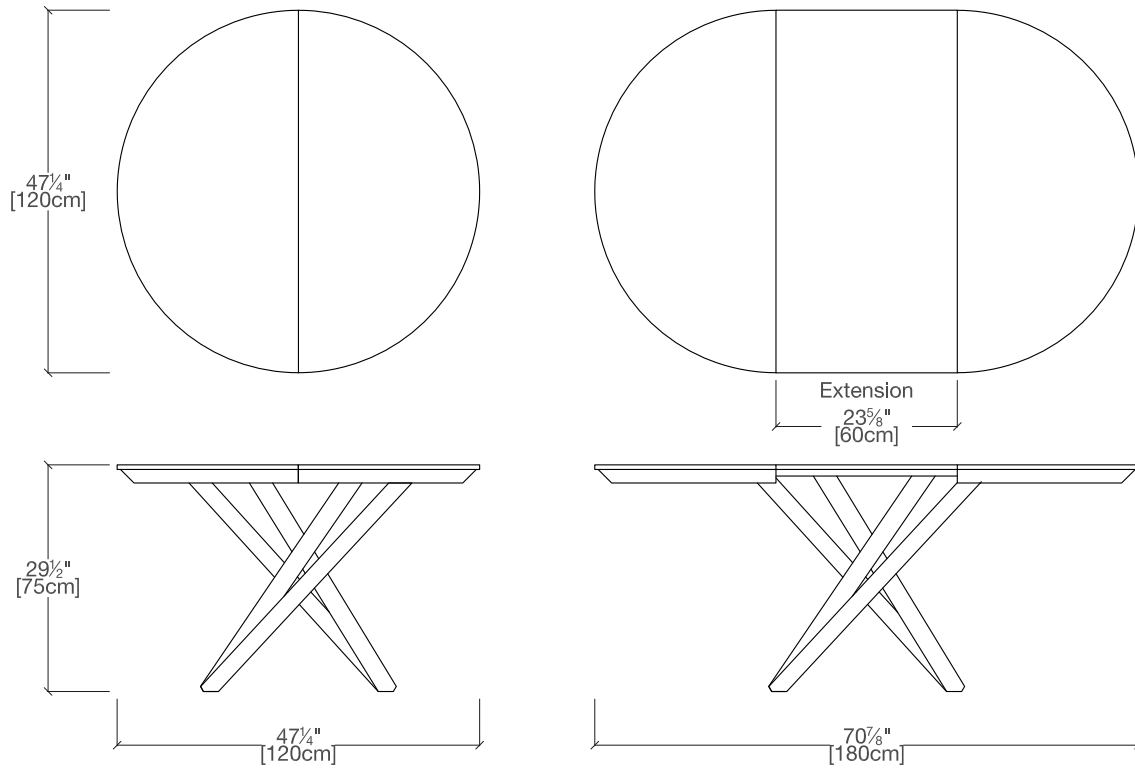

Celsius Round

Extendable Dining Table

Resource

Celsius Round

SPECS

TOP FINISHES

Top available in a variety of mortar look, ceramic, melamine, open-pore lacquer, glass and stained wood veneer finishes.

BASE FINISHES