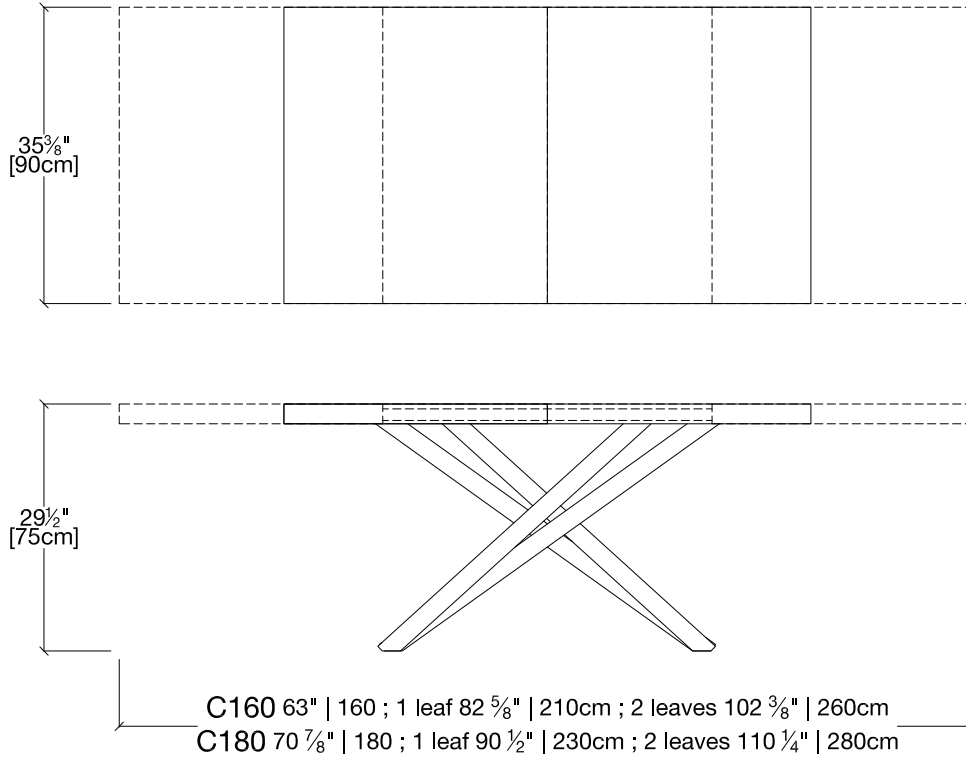

Celsius 160/180

Extendable Dining Table

Resource

Celsius 160/180

SPECS

TOP FINISHES

Top available in a variety of melamine, mortar look, open-pore lacquer, and stained wood finishes.

BASE FINISHES