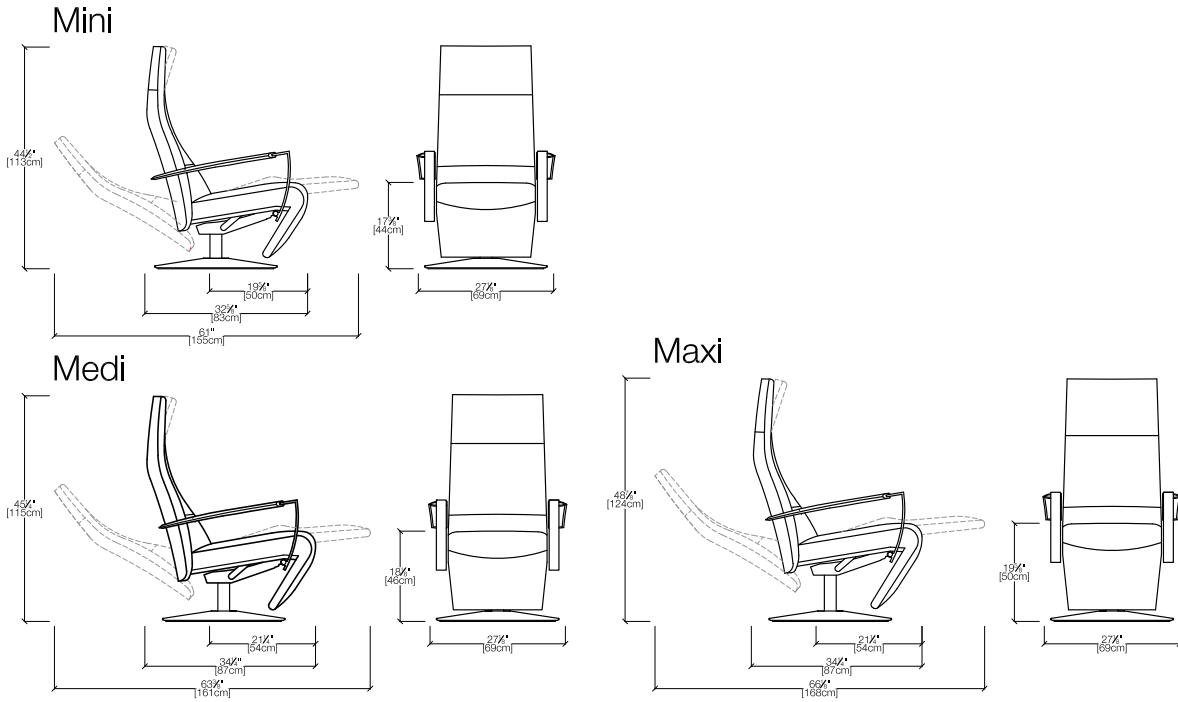

# Cascade

Lounge Chair

## SPECS

Available bases: Round base in leather, 5-star base in high-gloss chrome or lacquered, 4-star base in high-gloss chrome or lacquered. Upholstered in a wide range of fabrics, leathers or COM. Armrest always upholstered in leather.