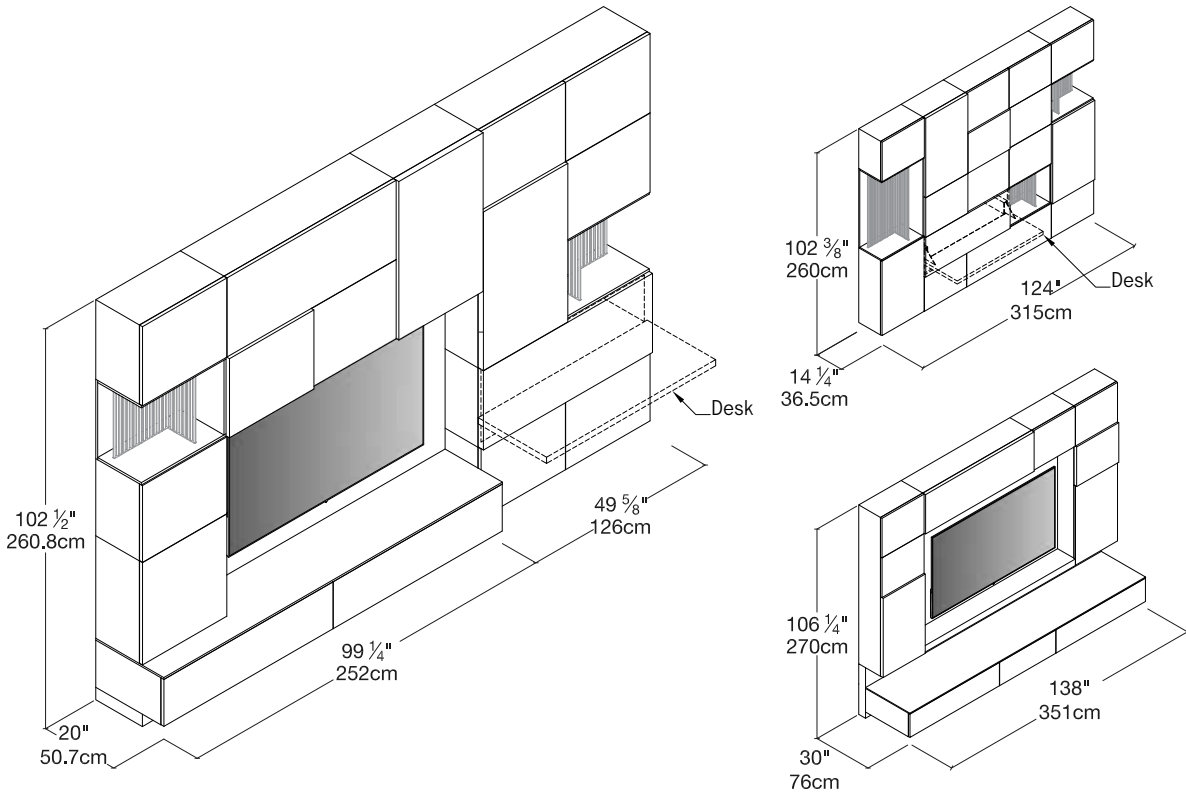

Cabinetry Units

Wall-Mounted, Closed Cabinetry System

Resource

Cabinetry Units

Toronto
Vancouver
San Francisco
Seattle
Calgary
Los Angeles
New York City

SAMPLE COMPOSITIONS

FINISHES

OPTIONS

Infinite configurations and sizes available. Contact a showroom for your custom solution.
Optional Features: Drawers for media components, desk, bar, TV panel, concealed projection screen, stereo, metal grills, LED lighting, display niches