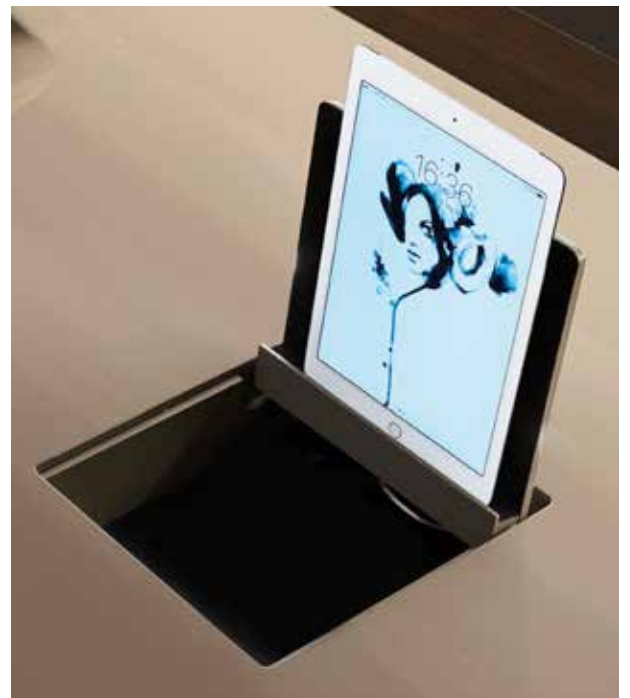

Cabinetry Units

Wall-Mounted, Closed Cabinetry System

Resource