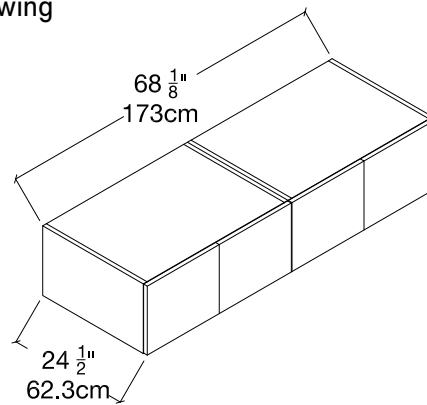

Wall Units

Upper Cabinets for Queen Wall Beds

Wall Units

SPECS

LGM

Penelope 2 / Ulisse

Atoll / Ito / Nuovoliola / Oslo / Tango / Swing

OPTIONS