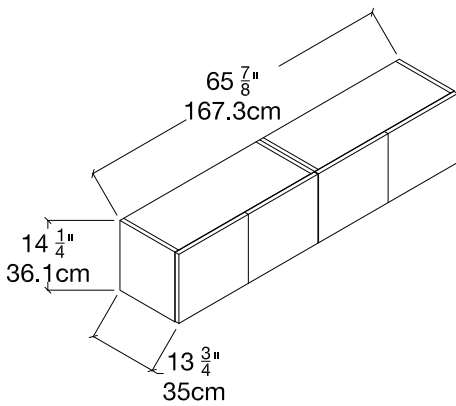

Wall Units

Upper Cabinets for Queen Wall Beds

Wall Units

SPECS

LGM

Penelope 2 / Ulisse

Atoll / Ito / Nuovoliola / Oslo / Tango / Swing

OPTIONS