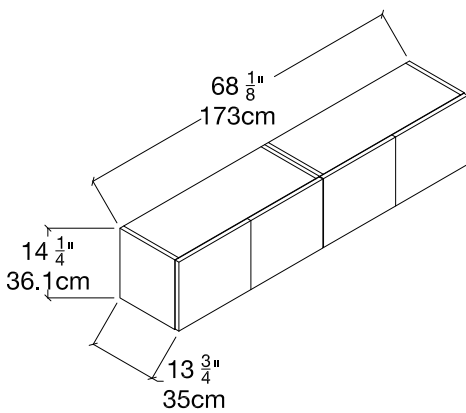

Wall Units

Upper Cabinets for Queen Wall Beds

Wall Units

SPECS

LGM

Penelope 2 / Ulisse

Atoll / Ito / Nuovoliola / Oslo / Tango / Swing

OPTIONS