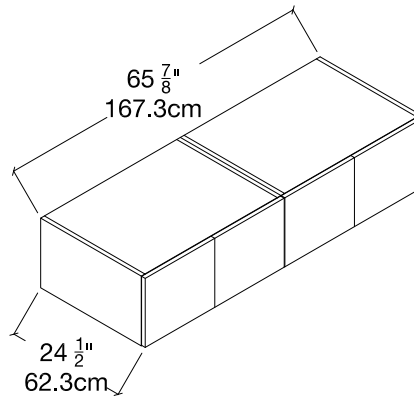

Wall Units

Upper Cabinets for Queen Wall Beds

Wall Units

SPECS

LGM

Penelope 2 / Ulisse

Atoll / Ito / Nuovoliola / Oslo / Tango / Swing

OPTIONS