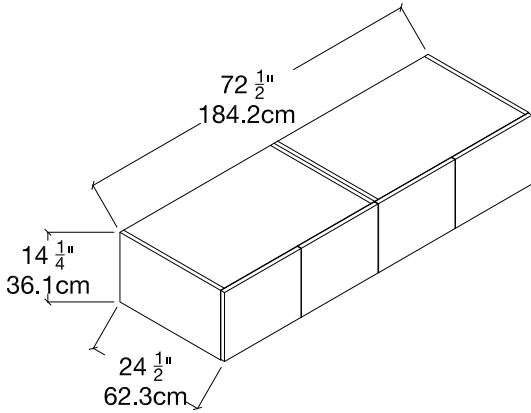

Wall Units

Upper Cabinets for Queen Wall Beds

Wall Units

SPECS

LGM

Penelope 2 / Ulisse

Atoll / Ito / Nuovoliola / Oslo / Tango / Swing

OPTIONS